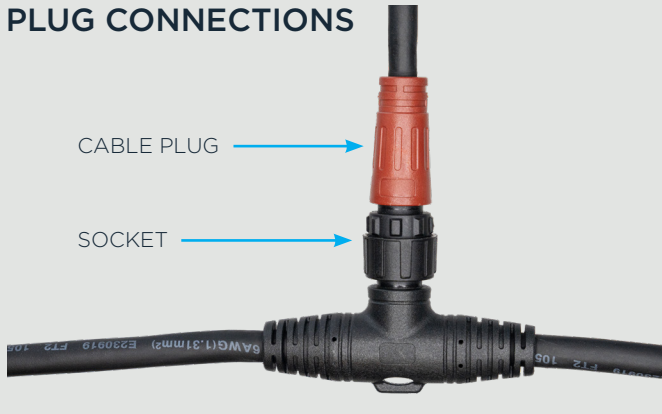

SONANCE

8+2 OUTDOOR WIRING HARNESS

93560

Sonance 8 + 2 Outdoor Wiring Harness is designed to maximize installation efficiency for Garden Series systems. The harness includes 90 feet of 16 AWG 4-conductor wire with an outdoor rated jacket and weatherproof connectors to support up to eight Garden Series satellite speakers and two Garden Series buried subwoofers. The pre-stripped branch cable leads allow for fast set up and the universal, color coded plug connections automatically designate each speaker for Left or Right channel playback.

PLUG CONNECTIONS

PRODUCT FEATURES

- SKU 93560
- 8+2 Landscape Wiring Harness
- IP67 Rated
- Harness with quick connect branch cables
- Supports efficient on-site installation process for Sonance Garden Series systems
- Pre-stripped speaker wire leads on each branch cable for a virtually tool-less install