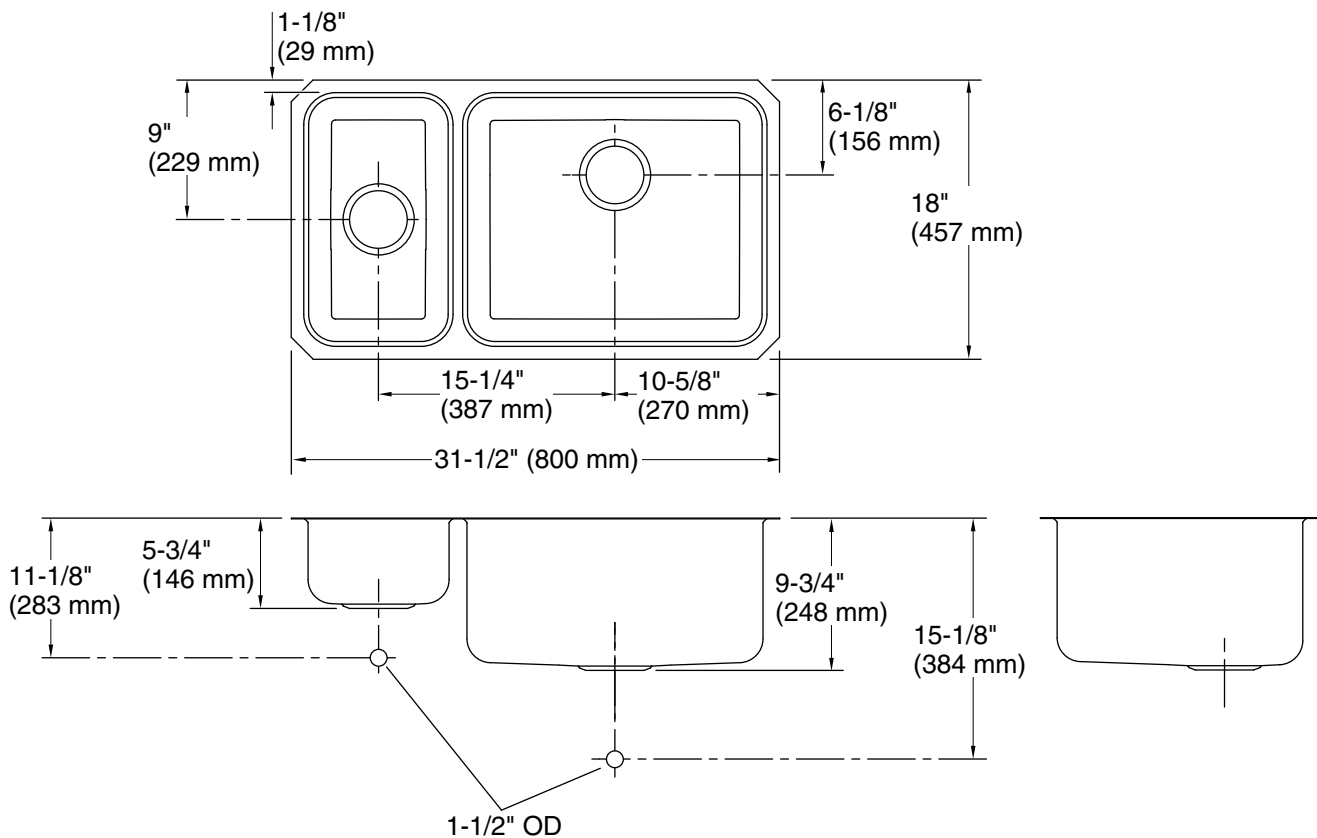

**Undertone®**  
31-1/2" undermount double-bowl kitchen sink  
**K-3174-L**

**Features**

- 36" minimum base cabinet width
- Large/small bowls with high/low design
- 5-1/2" depth left bowl and 9-1/2" depth right bowl
- Includes installation hardware

## Technical Information

All product dimensions are nominal.

Basin configuration: Large Bowl on Right

Min. base cabinet width: 36" (914 mm)

Bowl area (Left): Length: 9" (229 mm)  
 Width: 15-3/4" (400 mm)  
 Bowl depth: 5-1/2" (140 mm)  
 Water depth: 5-1/2" (140 mm)

Bowl area (Right): Length: 19" (483 mm)  
 Width: 15-3/4" (400 mm)  
 Bowl depth: 9-1/2" (241 mm)  
 Water depth: 9-1/2" (241 mm)

Drain hole: 3-3/4" (94 mm)

Template: 1221369-7, required, included