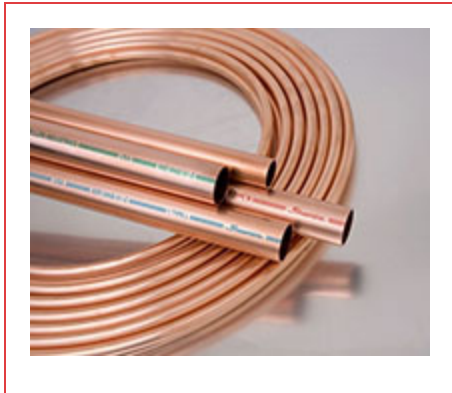

## ITEM # LH14010, PLUMBING WATER TUBE, 1-1/2" X 10'

Streamline® Copper Tube sets the standard for quality, consistency and service in the plumbing industries. With a full line of copper tube products to support most all plumbing supply and DWV applications, Streamline® Copper Tube is available in all common types including, Type K, Type L, Type M and DWV. Each piece of tube is incised marked and color coded for easy, long lasting identity. Manufactured in accordance with applicable standards, our ongoing commitment to quality continues to make [+ more](#)