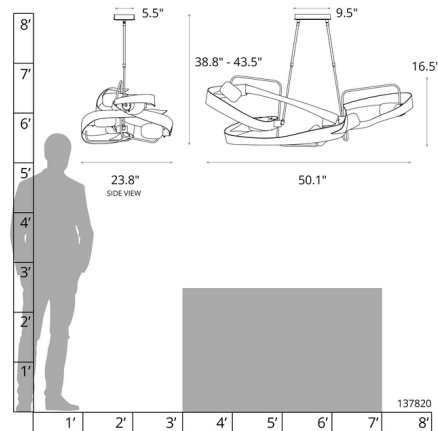

### Description

The Graffiti Linear Pendant brings strong industrial lines and sculptural curves to your interior space. This piece of steel and glass is an interpretation of contemporary calligraphy. Available with Standard, Short and Long length options. Canopy: 9.5 inch x 5.5 inch rectangle. Slope ceiling adaptable to 45 degrees. Double down-rod fixtures can be used in one direction only. The two down-rods must remain the same length. The fixtures will run parallel or along the slope, but not perpendicular or up the slope. Lifetime Limited Warranty when installed in residential setting. Handcrafted to order by skilled artisans in Vermont, USA.

### Specifications

COLOR . . . . . Clear  
 BODY FINISH . . . . . Ink  
 WATTAGE . . . . . 500W  
 DIMMER . . . . . Standard 120V  
 DIMENSIONS . . . . . 50.1"L x 23.8"W x 16.5"H  
 BULB NOT INCLUDED . . . . . 5 x Edison Tube/Medium (E26)/100W/120V Incandescent  
 COUNTRY OF ORIGIN . . . . . United States