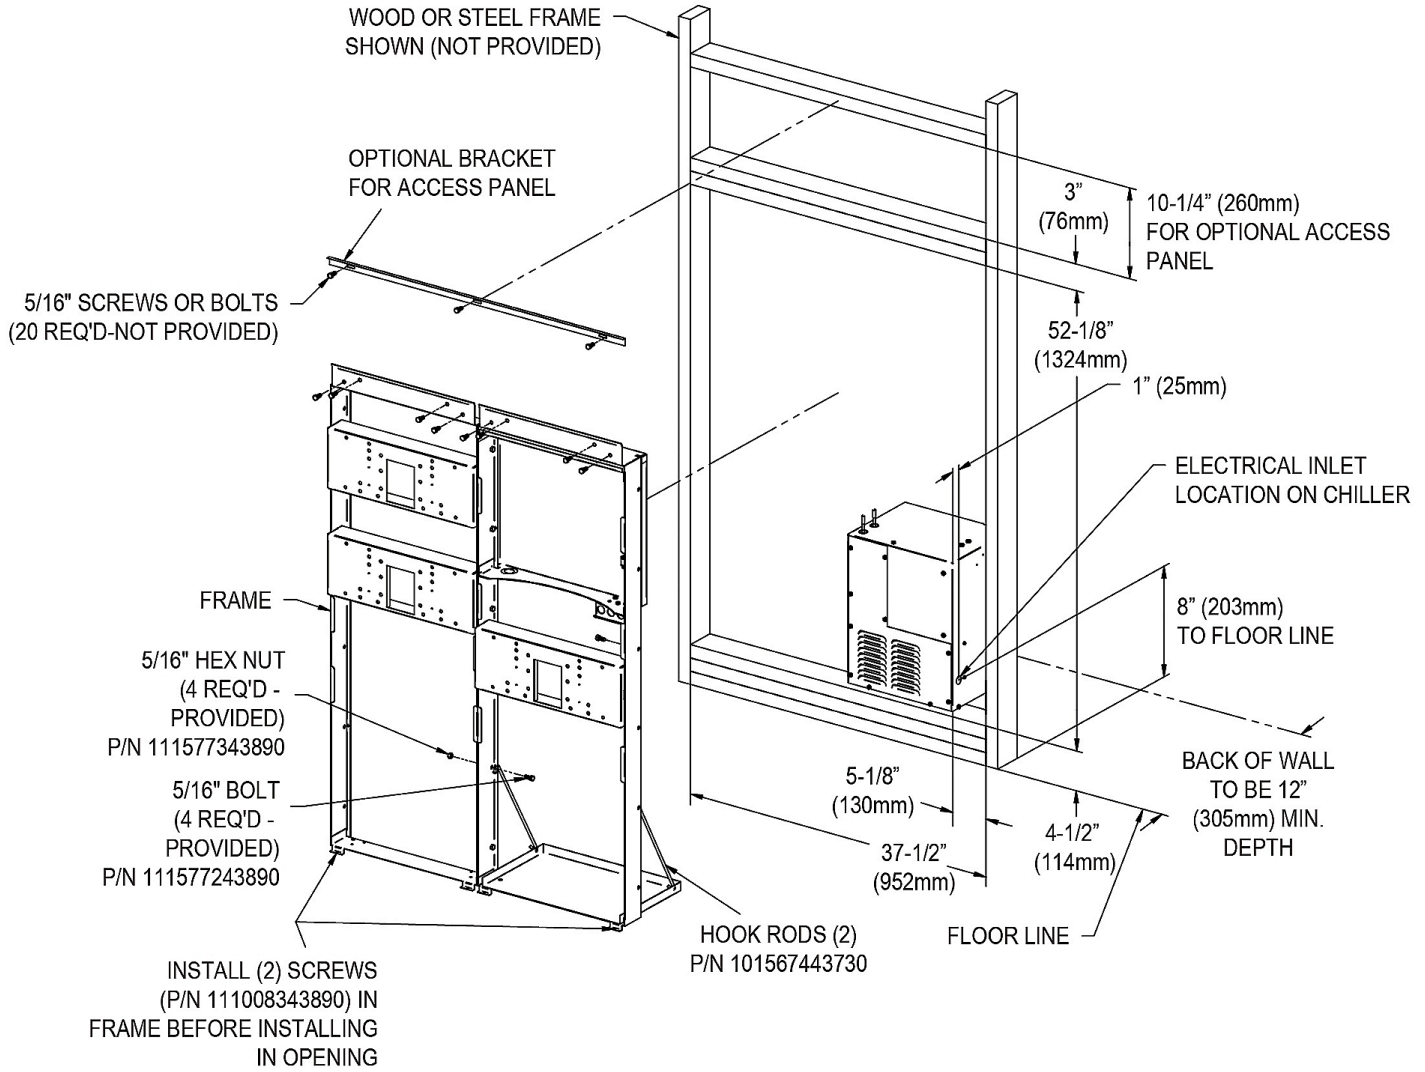

In keeping with our policy of continuing product improvement, Elkay reserves the right to change product specifications without notice. Please visit elkay.com for the most current version of Elkay product specification sheets. This specification describes an Elkay product with design, quality, and functional benefits to the user. When making a comparison of other producers' offerings, be certain these features are not overlooked.