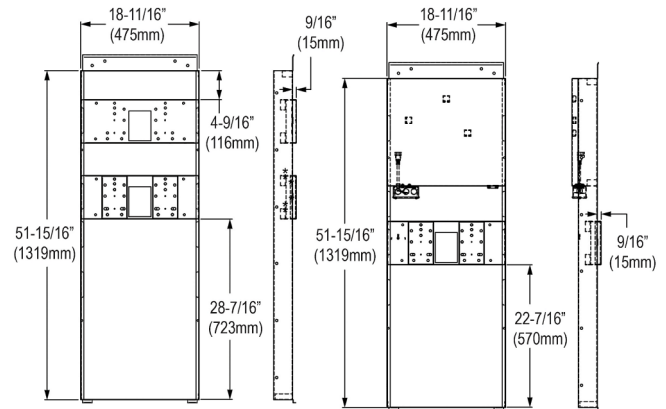

PART: _____ QTY: _____

PROJECT: _____

CONTACT: _____

DATE: _____

NOTES: _____

APPROVAL: _____

In keeping with our policy of continuing product improvement, Elkay reserves the right to change product specifications without notice. Please visit elkay.com for the most current version of Elkay product specification sheets. This specification describes an Elkay product with design, quality, and functional benefits to the user. When making a comparison of other producers' offerings, be certain these features are not overlooked.