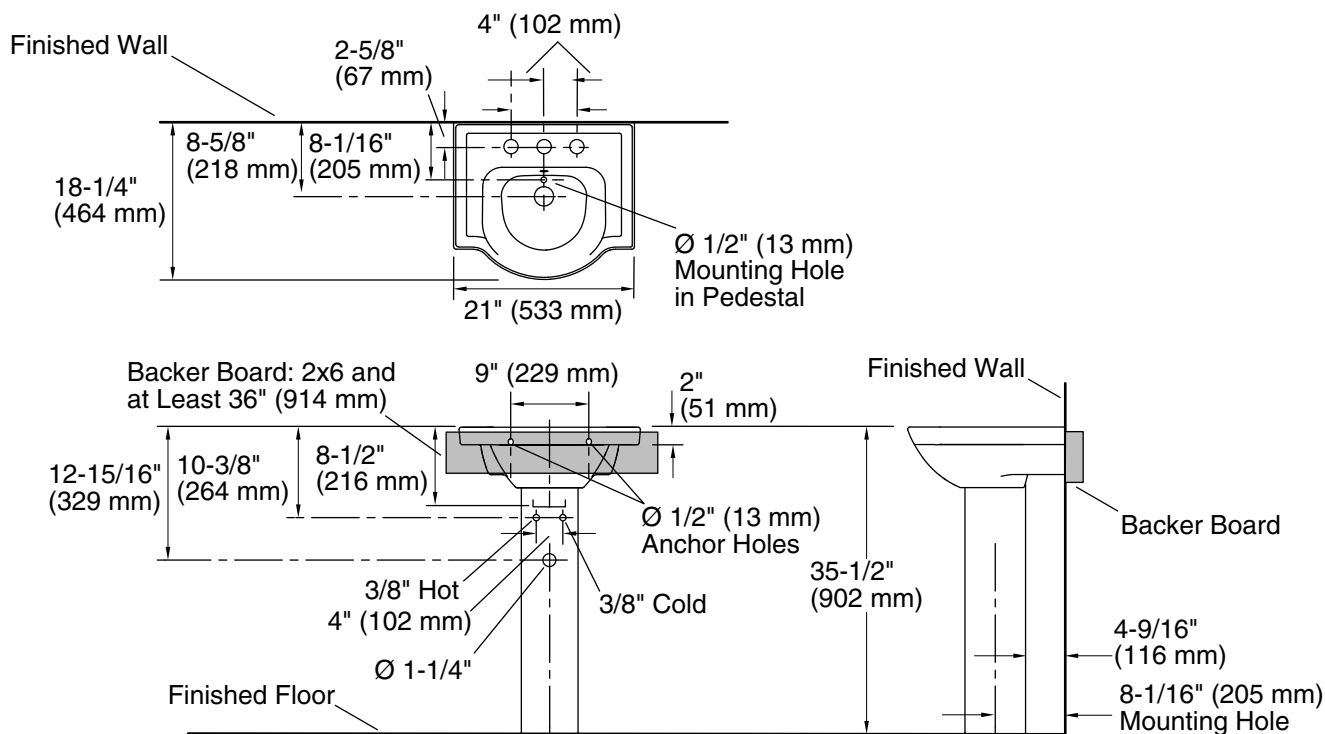

#### Features

- Ample side deck space for toiletries
- 8" (203 mm) widespread faucet holes
- Combination consists of the K-5247-8 basin and the K-5246 pedestal

## Technical Information

All product dimensions are nominal.

Basin configuration:	Single Bowl
Center(s):	8" (203 mm)
Bowl area:	Length: 13-3/4" (349 mm) Width: 12-5/8" (321 mm) Water depth: 4" (102 mm)
With overflow:	Yes
Number of deck holes:	3
Faucet hole(s):	1-3/8" (35 mm)
Drain hole:	1-3/4" (44 mm)