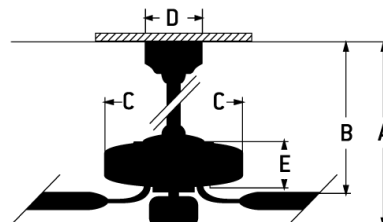

Rush 84 Indoor | Outdoor Fan - RSH84FB8

84" Rush in Flat Black w/ Flat Black Blades

Color Flat Black

Designed to deliver maximum airflow, the indoor/outdoor wet-rated Craftmade Rush 84" ceiling fan with its eight custom aluminum blades features a quiet energy-saving 6-speed, reversible DC motor, integrated dimmable LED light with optional lens cover and is easily controlled with either the included remote control or the integrated Wi-Fi featuring breeze and timer functions compatible for use with most smart home devices, smart phones and systems with no additional hub needed.

- Two options to Control fan: Included WIDC Handheld Control or Wi-Fi enabled Smart by Bond to use with most smart phones and devices
- Custom Rush 84" Aluminum Blades Included
- Downrod Only (Flat Ceiling Only)
- Wet Rated
- Included (Optional) 20 Watt LED Light Kit (Dimmable); Optional Lens Cover Included
- Energy Saving, 6-Speed Reversible DC Motor
- 6 inch Downrod Included
- Energy Guide 8211 CFM, High Speed 12305 CFM

Specs

Blade Sweep Opt (in.)	84
Blades	8
Blade Pitch (deg)	3.50
Motor Size (MM)	168x30
Amps at High Speed	0.50
Watts (Hi Speed)	36.56
Energy Guide Watts	23
Energy Guide CFM	8211
Energy Guide CFM_Watts	363
Energy Guide Est. Yearly	6
Energy Cost	
High Speed (CFM)	12305
Low Speed (CFM)	3570
Carton Size (CU FT)	3.14
Bulb CCT	3000
Bulb Wattage	20
CRI	90
Light Kit Options	Included (Optional)
Lumens	1040

Dimensions

A:	15.03
B:	12.01
C:	9.53
D:	5.87
E:	5.71
Downrod Length (in.)	6

Mounting Location	Wet
Shipping Weight (lbs.)	37.26
UPS Oversized	No
Warranty	Limited Lifetime Warranty
Blade Finish	Flat Black
Finish	Flat Black