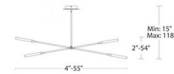

CLICK TO VIEW PRODUCT

Notes: