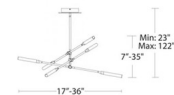

CLICK TO VIEW PRODUCT

Notes: