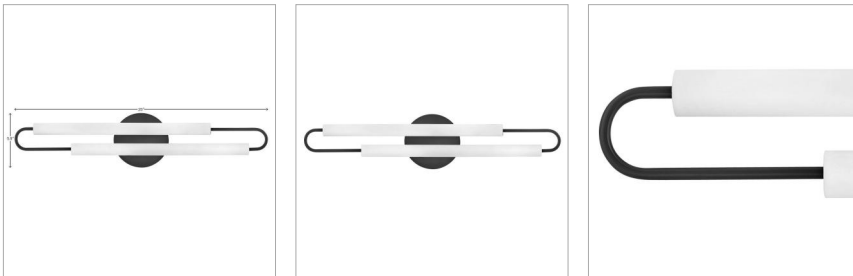

EOS

53860BK

LARGE LED VANITY

Clean and contemporary, Eos is simplicity at its finest with a double dose of style. Offset etched tubes are striking in any finish. Slim and streamlined, Eos makes a dramatic impact whether mounted horizontally or vertically.

DETAILS	
FINISH:	Black
MATERIAL:	Steel
GLASS:	Etched
DIMMABLE:	YES - CL TYPE DIMMER (SSL7A)

DIMENSIONS	
WIDTH:	25"
HEIGHT:	5.5"
WEIGHT:	2.5lb
BACK PLATE:	4.75" Dia.
EXTENSION:	3"
TOP TO OUTLET:	12.5"

LIGHT SOURCE	
LIGHT SOURCE:	Integrated LED
LED NAME:	5386XD
WATTAGE:	19w LED *Included
VOLTAGE:	120v
LUMENS:	1000
CRI:	93
INCANDESCENT EQUIVALENCY:	1 x 75w
DIMMABLE:	YES - CL TYPE DIMMER (SSL7A)

SHIPPING	
CARTON LENGTH:	24
CARTON WIDTH:	7
CARTON HEIGHT:	8
CARTON WEIGHT:	3.5

PRODUCT DETAILS:

- Invisimount hardware is hidden on the backplate for a clean silhouette
- This fixture can be mounted vertically
- This fixture can be mounted horizontally
- Damp Rated
- ADA compliant design provides added accessibility and maximum clearance
- LED components carry a 5-year limited warranty
- Bold silhouette with dramatic details creates a modern statement
- Energy-efficient integrated LED - safer for the environment and low maintenance