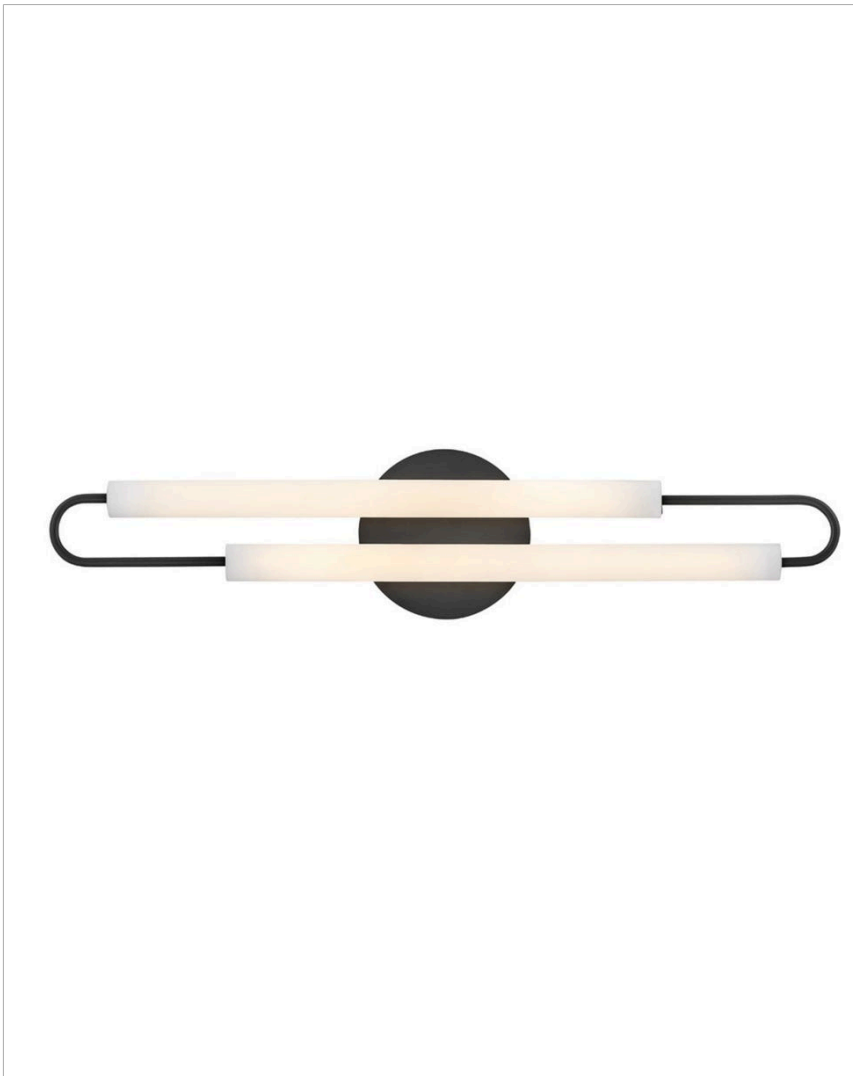

EOS

53860BK

LARGE LED VANITY

Clean and contemporary, Eos is simplicity at its finest with a double dose of style. Offset etched tubes are striking in any finish. Slim and streamlined, Eos makes a dramatic impact whether mounted horizontally or vertically.

DETAILS	
FINISH:	Black
MATERIAL:	Steel
GLASS:	Etched
DIMMABLE:	YES - CL TYPE DIMMER (SSL7A)

DIMENSIONS	
WIDTH:	25"
HEIGHT:	5.5"
WEIGHT:	2.5lb
BACK PLATE:	4.75" Dia.
EXTENSION:	3"
TOP TO OUTLET:	12.5"

LIGHT SOURCE	
LIGHT SOURCE:	Integrated LED
LED NAME:	5386XD
WATTAGE:	19w LED *Included
VOLTAGE:	120v
LUMENS:	1000
CRI:	93
INCANDESCENT EQUIVALENCY:	1 x 75w
DIMMABLE:	YES - CL TYPE DIMMER (SSL7A)

SHIPPING	
CARTON LENGTH:	24
CARTON WIDTH:	7
CARTON HEIGHT:	8
CARTON WEIGHT:	3.5

PRODUCT DETAILS:

- Invisimount hardware is hidden on the backplate for a clean silhouette
- This fixture can be mounted vertically
- This fixture can be mounted horizontally
- Damp Rated
- ADA compliant design provides added accessibility and maximum clearance
- LED components carry a 5-year limited warranty
- Bold silhouette with dramatic details creates a modern statement
- Energy-efficient integrated LED - safer for the environment and low maintenance