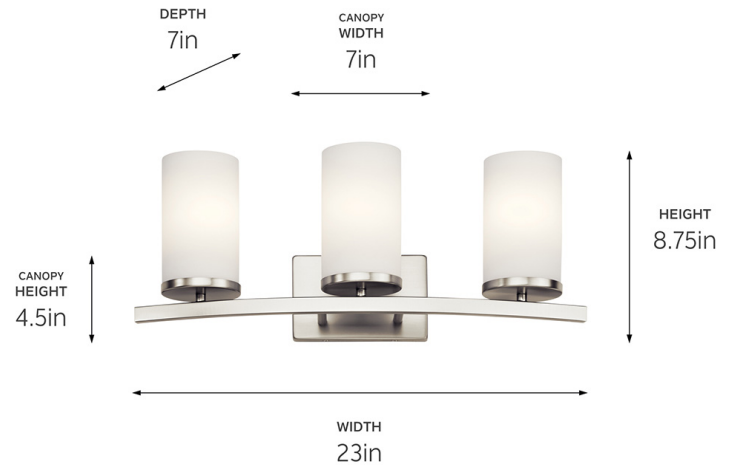

SPECIFICATIONS

Certifications/Qualifications

ADA Compliant	No
Prop65	No
Location Rating	Damp
	kichler.com/warranty

Dimensions

Height	8.75"
Width	23"
Height From Center Of Wall Opening (Spec Sheet)	6.5"
Depth	7"
Weight	6.93 LBS
Canopy Height	4.5"
Canopy Width	7"
Canopy Depth	0.75"

Electrical

Input Voltage	120 V

Light Source

Light Source	Bulb
Lamp Included	Not Included
# Of Bulbs/LED Modules	3
Max Or Nominal Watt	100 W
Lamp Type	A19
Socket Type	E26 (Medium)
Dimmable	Yes
Dimmable Notes	Dimmable when used with dimmer switch (sold separately); when using LED bulbs, see bulb manufacturer dimming specifications.

Mounting/Installation

Interior/Exterior	Interior Product
Mounting Weight	4.73 LBS
Install Glass Up Or Down	Both
Modular	No
Lead Wire Length	6

FIXTURE ATTRIBUTES

Housing/Glass

Primary Material	Steel
Shade Included	No
Shade Dimensions	4.00 DIA X 6.75

Product/Ordering Information

Sku	45497NI
Finish	Brushed Nickel
UPC	783927513951

Finishes

- Black
- Black
- Brushed Nickel
- Brushed Nickel
- Chrome
- Chrome
- Natural Brass