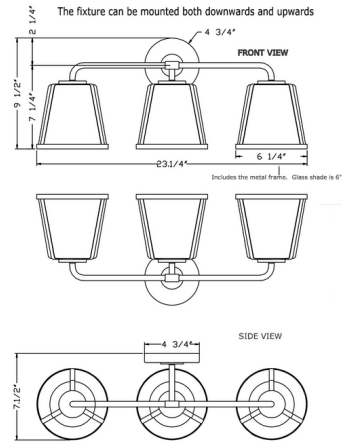

Shown in polished nickel / clear