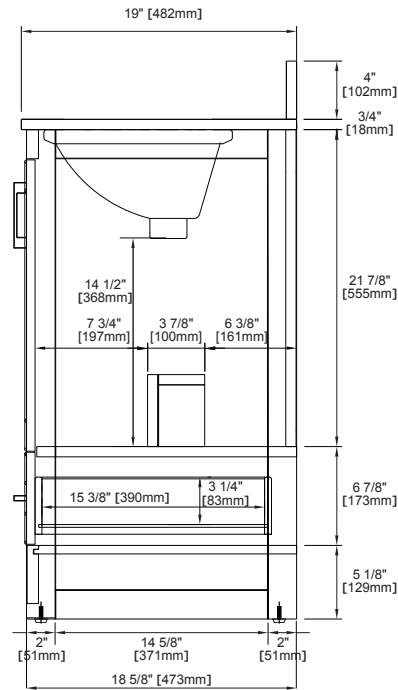

Panels: MDF

Number of Doors: Two

Number of Drawers: One

Hardware Features: Soft Close Hinges, Full Extension, Soft Close Slides, Adjustable Levelers

USB/Power Component: Yes (ETL5011080)

Cord Length: 6'6"

Installation Type: Floor standing

Number of Basins: One

Faucet: 8" Widespread, not included

Basin Overflow: Yes, facing front

Fits Drain Hole Size: 1-3/4"

Overall Dimensions

Width: 24"

Depth: 19"

Height: 38-1/2"

N241-V24-BW

N241-V24-DPO

N241-V24-SBL

Top View

Top View

Front View

Pulls

All dimensions are nominal

24" SINGLE VANITY

N241-V24-MPW

N241-V24-BW

N241-V24-DPO

N241-V24-SBL

Side View

Back View

All dimensions are nominal