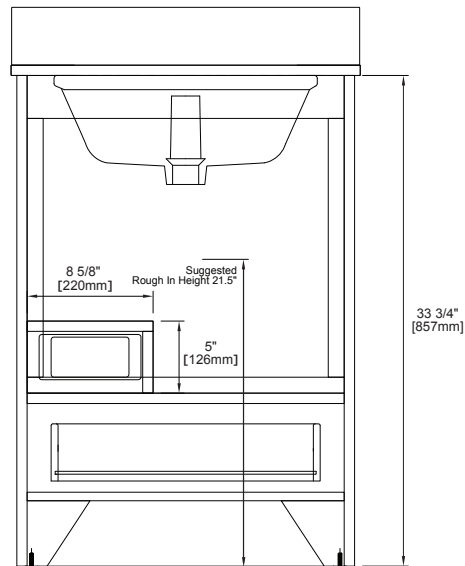

Panels: MDF

Number of Doors: Two

Number of Drawers: One

Hardware Features: Soft Close Hinges, Full Extension, Soft Close Slides, Adjustable Levelers

USB/Power Component: Yes (ETL5011080)

Cord Length: 6'6"

Installation Type: Floor standing

Number of Basins: One

Faucet: 8" Widespread, not included

Basin Overflow: Yes, facing front

Fits Drain Hole Size: 1-3/4"

Overall Dimensions

Width: 24"

Depth: 19"

Height: 38-1/2"

N241-V24-BW

N241-V24-DPO

N241-V24-SBL

Top View

Top View

Front View

Pulls

All dimensions are nominal

24" SINGLE VANITY

N241-V24-MPW

N241-V24-BW

N241-V24-DPO

N241-V24-SBL

Side View

Back View

All dimensions are nominal