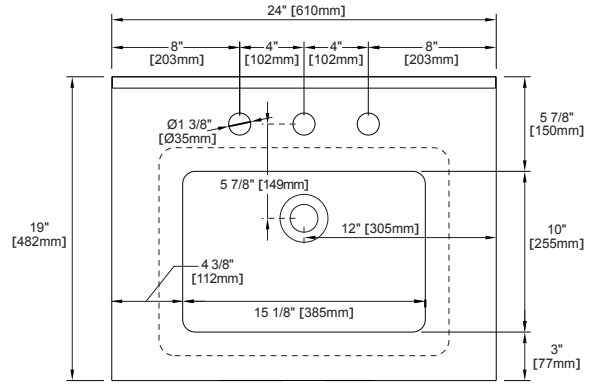

Number of Basins: One

Faucet: 8" Widespread, not included

Basin Overflow: Yes, facing front

Fits Drain Hole Size: 1-3/4"

Overall Dimensions

Width: 24"

Depth: 19"

Height: 38-1/2"

N241-V24-BW

N241-V24-DPO

N241-V24-SBL

Top View

Top View

Front View

Pulls

All dimensions are nominal

24" SINGLE VANITY

N241-V24-MPW

N241-V24-BW

N241-V24-DPO

N241-V24-SBL

Side View

Back View

All dimensions are nominal