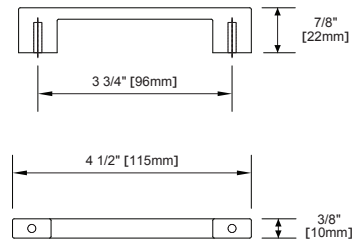

Number of Basins: One

Faucet: 8" Widespread, not included

Basin Overflow: Yes, facing front

Fits Drain Hole Size: 1-3/4"

Overall Dimensions

Width: 24"

Depth: 19"

Height: 38-1/2"

N241-V24-BW

N241-V24-DPO

N241-V24-SBL

Top View

Top View

Front View

Pulls

All dimensions are nominal

24" SINGLE VANITY

N241-V24-MPW

N241-V24-BW

N241-V24-DPO

N241-V24-SBL

Side View

Back View

All dimensions are nominal