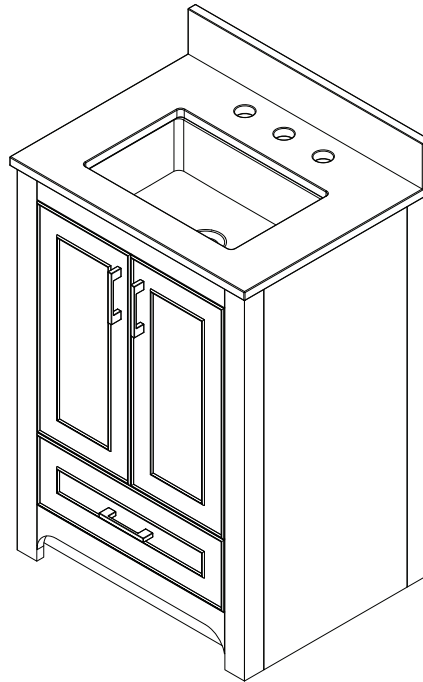

24" SINGLE VANITY

N241-V24-MPW

N241-V24-BW

N241-V24-DPO

N241-V24-SBL

Features and Materials

Solids: Poplar

Veneers: (MPW) Engineered Oak

Panels: MDF

Number of Doors: Two

Number of Drawers: One

Hardware Features: Soft Close Hinges, Full Extension, Soft Close Slides, Adjustable Levelers

USB/Power Component: Yes (ETL5011080)

Cord Length: 6'6"

Installation Type: Floor standing

Number of Basins: One

Faucet: 8" Widespread, not included

Basin Overflow: Yes, facing front

Fits Drain Hole Size: 1-3/4"

Overall Dimensions

Width: 24"

Depth: 19"

Height: 38-1/2"

24" SINGLE VANITY

N241-V24-MPW

N241-V24-BW

N241-V24-DPO

N241-V24-SBL

Side View

Back View

All dimensions are nominal