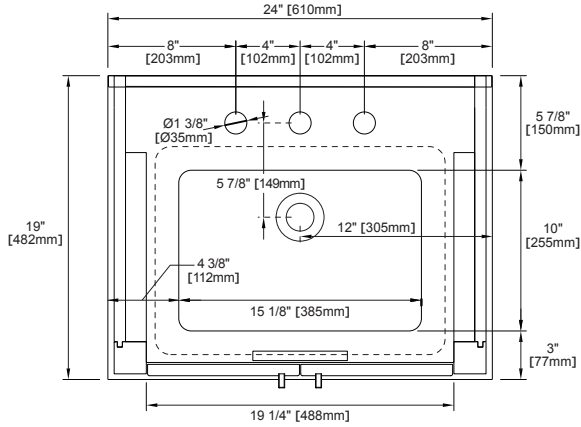

Panels: MDF

Number of Doors: Two

Number of Drawers: One

Hardware Features: Soft Close Hinges, Full Extension, Soft Close Slides, Adjustable Levelers

USB/Power Component: Yes (ETL5011080)

Cord Length: 6'6"

Installation Type: Floor standing

Number of Basins: One

Faucet: 8" Widespread, not included

Basin Overflow: Yes, facing front

Fits Drain Hole Size: 1-3/4"

Overall Dimensions

Width: 24"

Depth: 19"

Height: 38-1/2"

N241-V24-BW

N241-V24-DPO

N241-V24-SBL

Top View

Top View

Front View

Pulls

All dimensions are nominal

24" SINGLE VANITY

N241-V24-MPW

N241-V24-BW

N241-V24-DPO

N241-V24-SBL

Side View

Back View

All dimensions are nominal