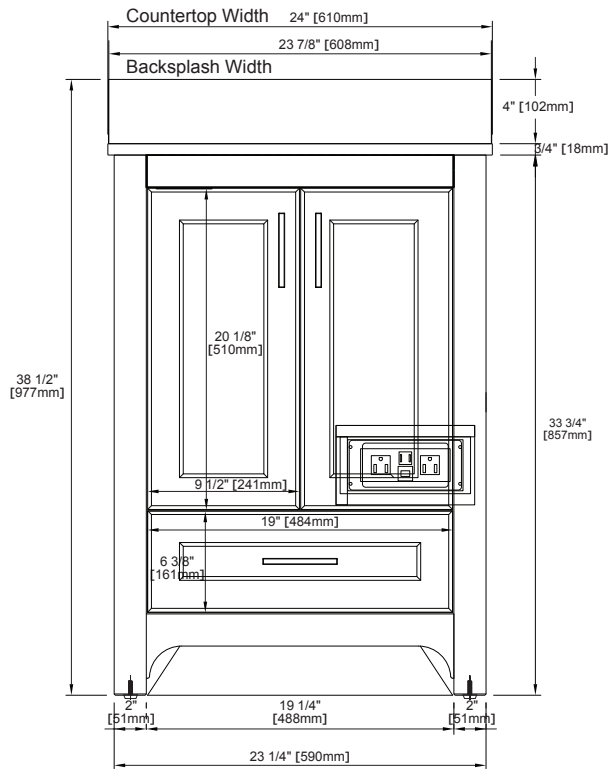

Panels: MDF

Number of Doors: Two

Number of Drawers: One

Hardware Features: Soft Close Hinges, Full Extension, Soft Close Slides, Adjustable Levelers

USB/Power Component: Yes (ETL5011080)

Cord Length: 6'6"

Installation Type: Floor standing

Number of Basins: One

Faucet: 8" Widespread, not included

Basin Overflow: Yes, facing front

Fits Drain Hole Size: 1-3/4"

Overall Dimensions

Width: 24"

Depth: 19"

Height: 38-1/2"

N241-V24-BW

N241-V24-DPO

N241-V24-SBL

Top View

Top View

Front View

Pulls

All dimensions are nominal

24" SINGLE VANITY

N241-V24-MPW

N241-V24-BW

N241-V24-DPO

N241-V24-SBL

Side View

Back View

All dimensions are nominal