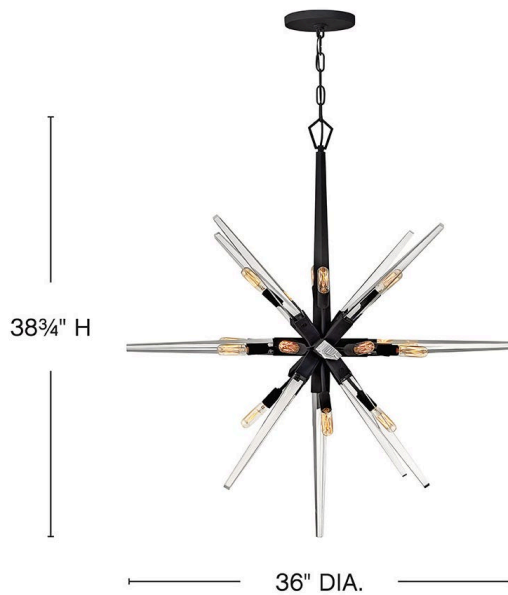

ARIEL

FR47408BLK

LARGE ORB CHANDELIER

Ariel takes a fresh approach to the classic midcentury modern starburst shape. Reinterpreted with a sleek, minimalist profile in a jet-Black finish, Ariel adds an unexpected dash of elegance with the addition of sophisticated crystal spires.

DETAILS	
FINISH:	Black
MATERIAL:	Steel
SLOPE DEGREE:	90
DIMMABLE:	YES - WITH DIMMABLE LAMP (NOT INCLUDED)

DIMENSIONS	
WIDTH:	36"
HEIGHT:	38.8"
WEIGHT:	6.3lb

LIGHT SOURCE	
LIGHT SOURCE:	Socketed
WATTAGE:	16-5w Cand. LED, 60w Equiv.
VOLTAGE:	120v

MOUNTING	
CANOPY:	6.5" Dia.
LEAD WIRE:	1 X 144"

SHIPPING	
CARTON LENGTH:	28
CARTON WIDTH:	15
CARTON HEIGHT:	19.5
CARTON WEIGHT:	22.3

PRODUCT DETAILS:

- Can be hung on a sloped ceiling
- Dry Rated
- Striking and glamorous silhouette with luxe details and a rich finish that makes a dramatic statement