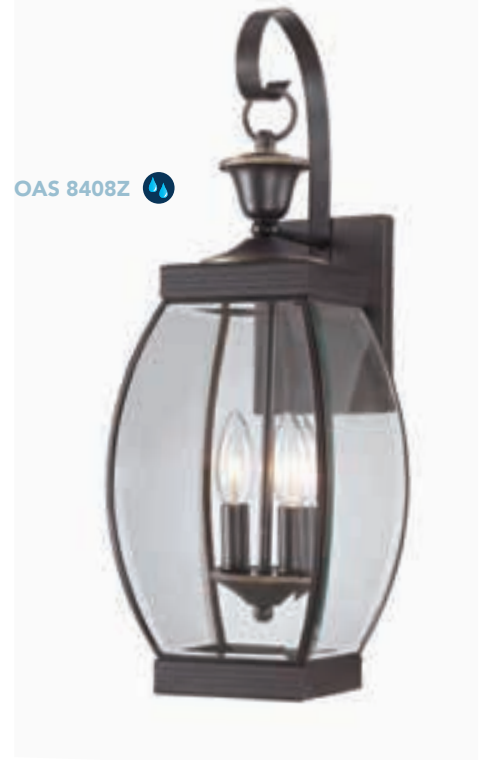

Oasis

Finish: Medici Bronze Glass: Clear Beveled

S·O·L·I·D
BRASS

OAS 8413Z 

NEW!
FOR 2013

OUTDOOR LIGHTING

S·O·L·I·D
BRASS

OAS 8411Z 

NEW!
FOR 2013

OAS 8408Z 

OAS 8406Z 

OAS 9009Z 

PRODUCT	DIMENSIONS	BACKPLATE	HCWO	BULBS
OAS8406Z/P	17" H, 5.5" W, 7.5" Ext.	4.5" W x 6" H	8.5"	1-100W Med. Base or 1-23W CFL
OAS8408Z/P	21" H, 7.5" W, 9" Ext.	4.5" W x 6" H	9.5"	2-60W Cand. Base
OAS8411Z/P	26" H, 11" W, 12.5" Ext.	4.5" W x 6" H	9.5"	4-60W Cand. Base
OAS8413Z/P	33" H, 13" W, 14" Ext.	4.5" W x 6" H	9.5"	5-60W Cand. Base
OAS9009Z/P	22" H, 9" D	-	-	3-60W Cand. Base