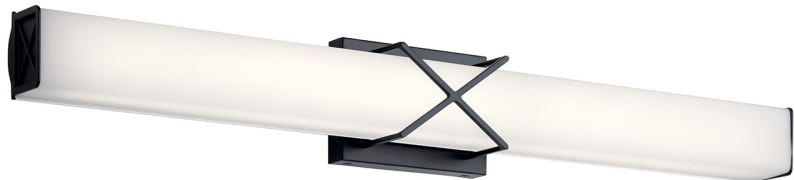

**SPECIFICATIONS**

**Certifications/Qualifications**

ADA Compliant	Yes
Prop65	No
DarkSky Approved	No
Location Rating	Damp
	<a href="http://kichler.com/warranty">kichler.com/warranty</a>

**Dimensions**

Height	4.5"
Width	32"
Height From Center Of Wall Opening (Spec Sheet)	16"
Depth	3.5"
Weight	6.24 LBS
Canopy Height	4.5"
Canopy Width	6.25"
Canopy Depth	1"

Color Temperature Range	3000K
Color Rendering Index (CRI)	90
Delivered Lumens	2200 L
Delivered Efficacy (Lumens/Watt)	58
Rated Life	40000 hours

**Mounting/Installation**

Interior/Exterior	Interior Product
Mounting Style	WALL MOUNT
Mounting Weight	4.62 LBS
Modular	Yes
Lead Wire Length	6
Wire Connectors	Wire Nuts

**FIXTURE ATTRIBUTES**

**Housing/Glass**

Primary Material	Steel
------------------	-------

**Product/Ordering Information**

SKU	45658MBKLED
Finish	Matte Black
UPC	783927603072

**Finishes**

- Brushed Nickel
- Chrome
- Matte Black