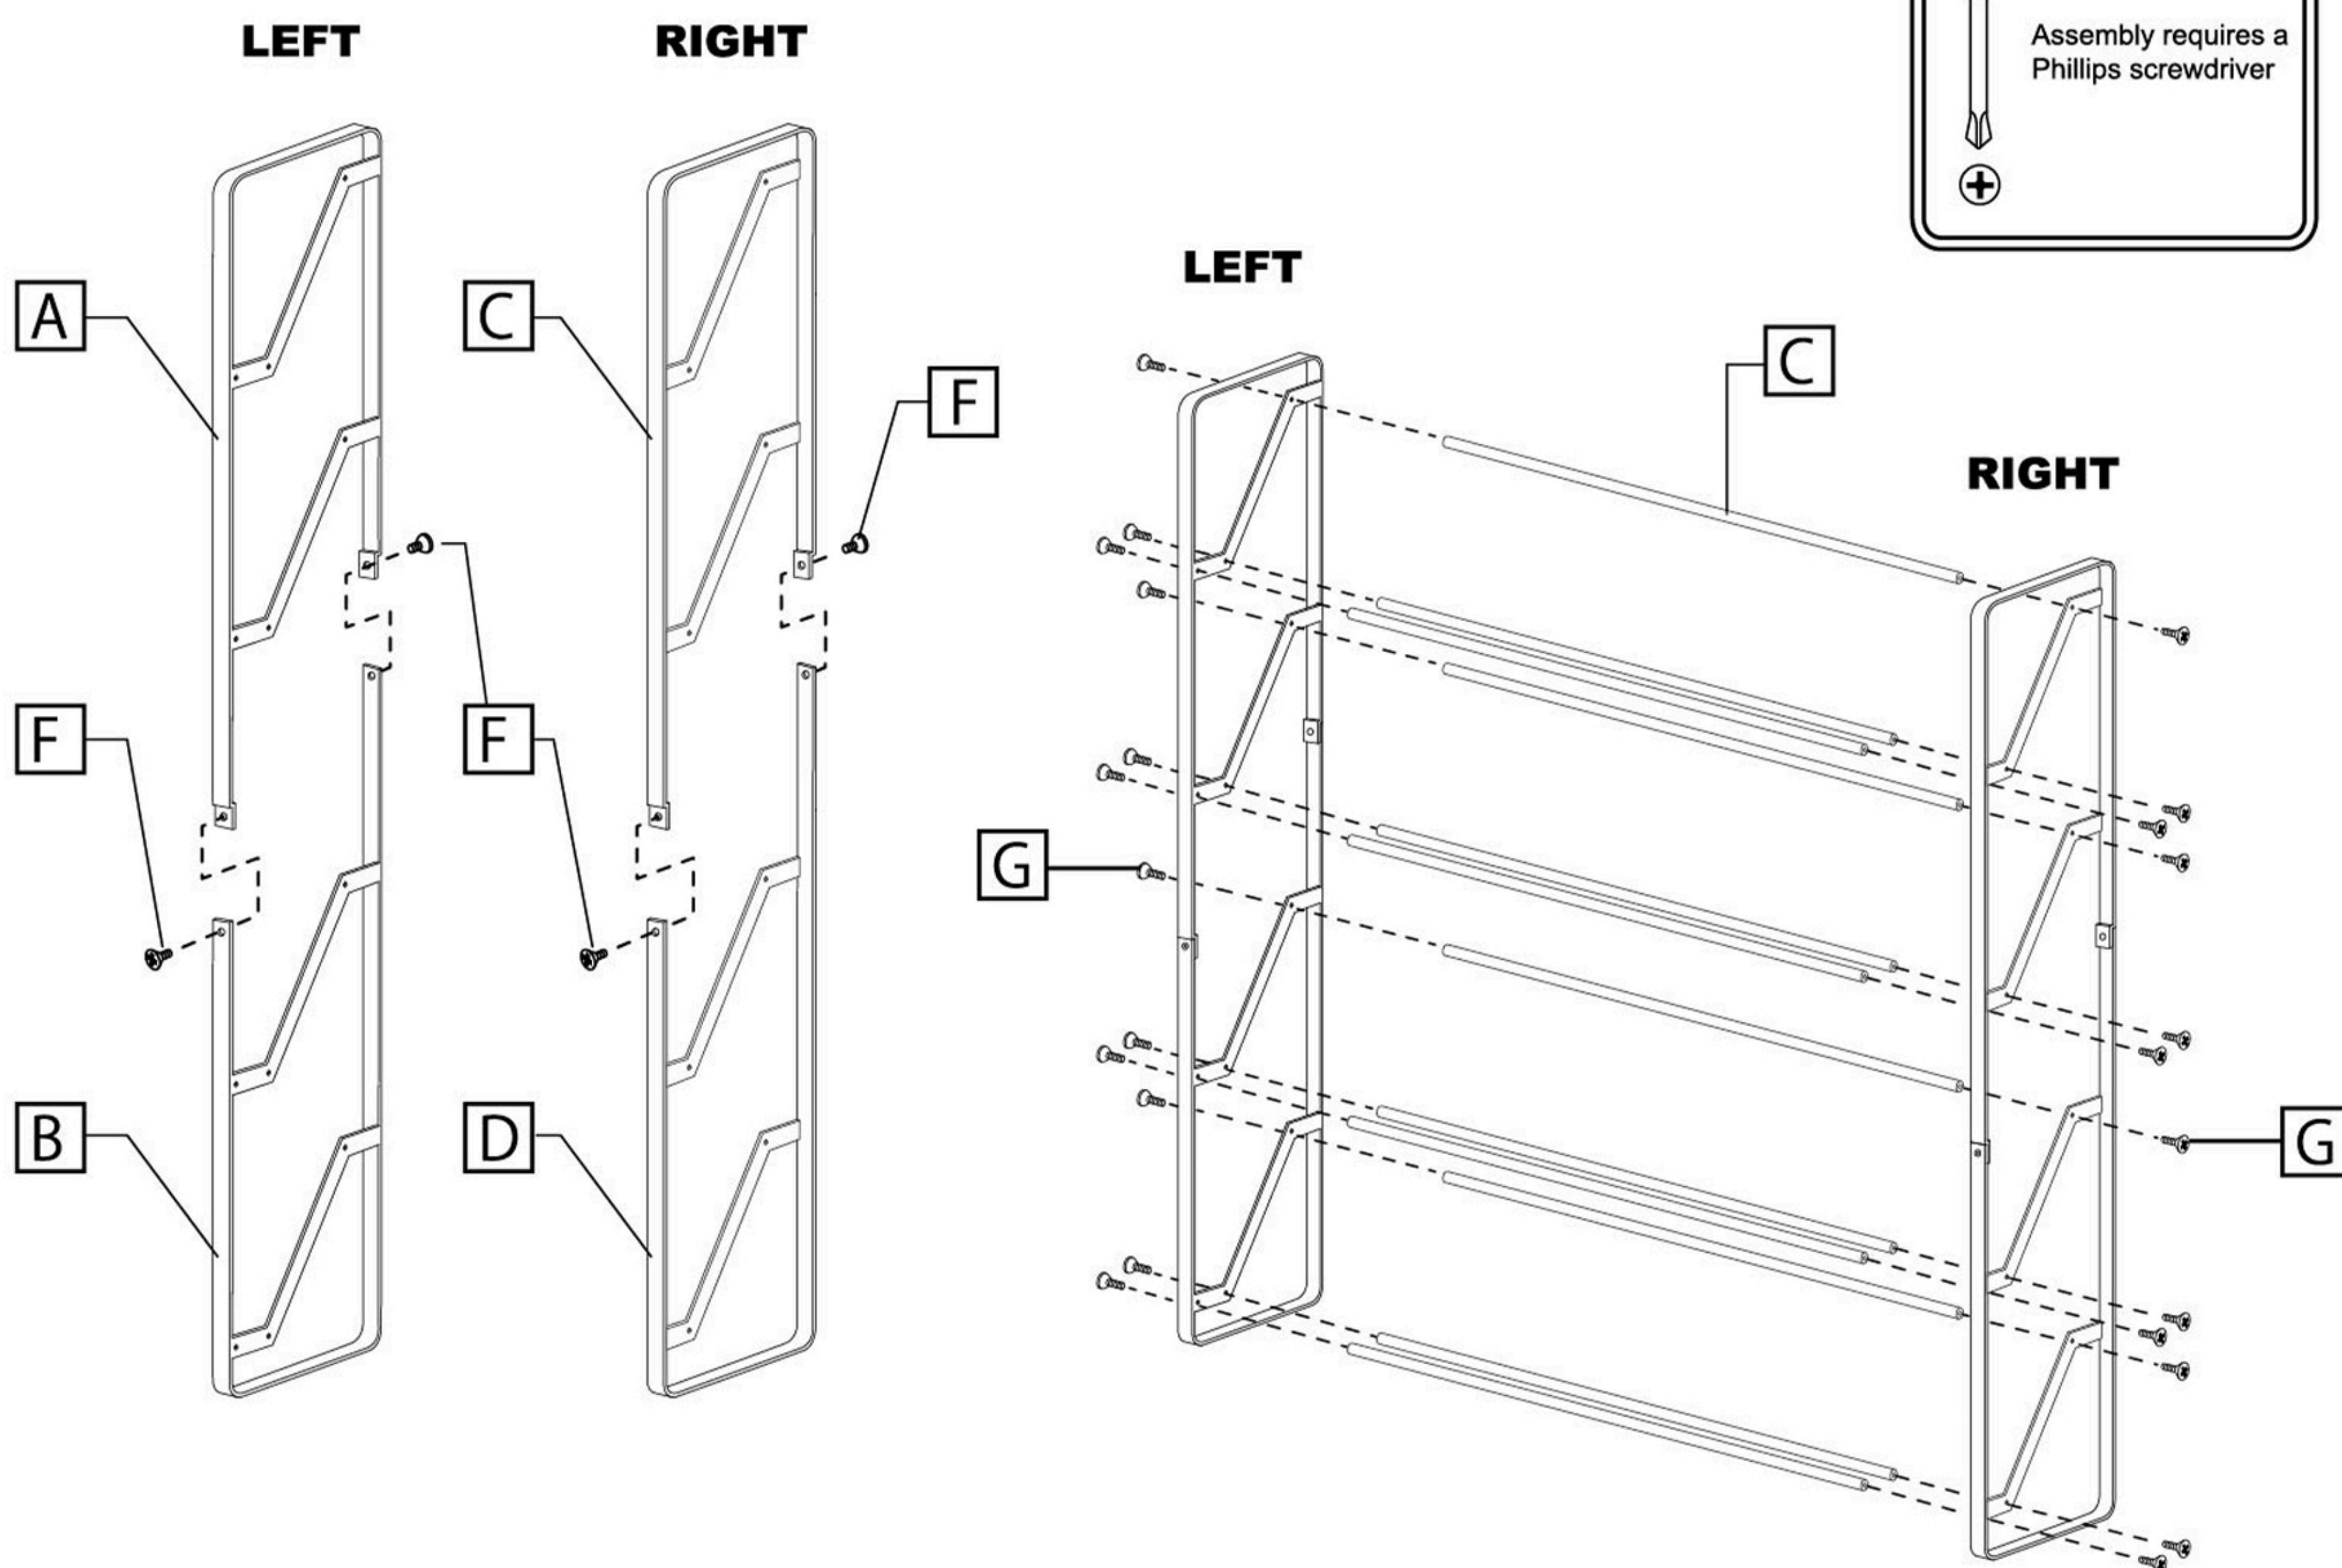

frame SLIM SHOES RACK 4 STEPS

ZK-025E

Thank you for purchasing this product. Please read the instructions carefully before use to ensure safe and satisfactory operation of this product.

Pack contents

Please check you have all the parts before beginning assembly.

Fitting instructions

Assemble as per the diagram below.

WARNING!

Maximum Loading weight 6 lbs (3 kg) X 4step

The fittings pack contains small items which should be kept away from young children

Care and maintenance