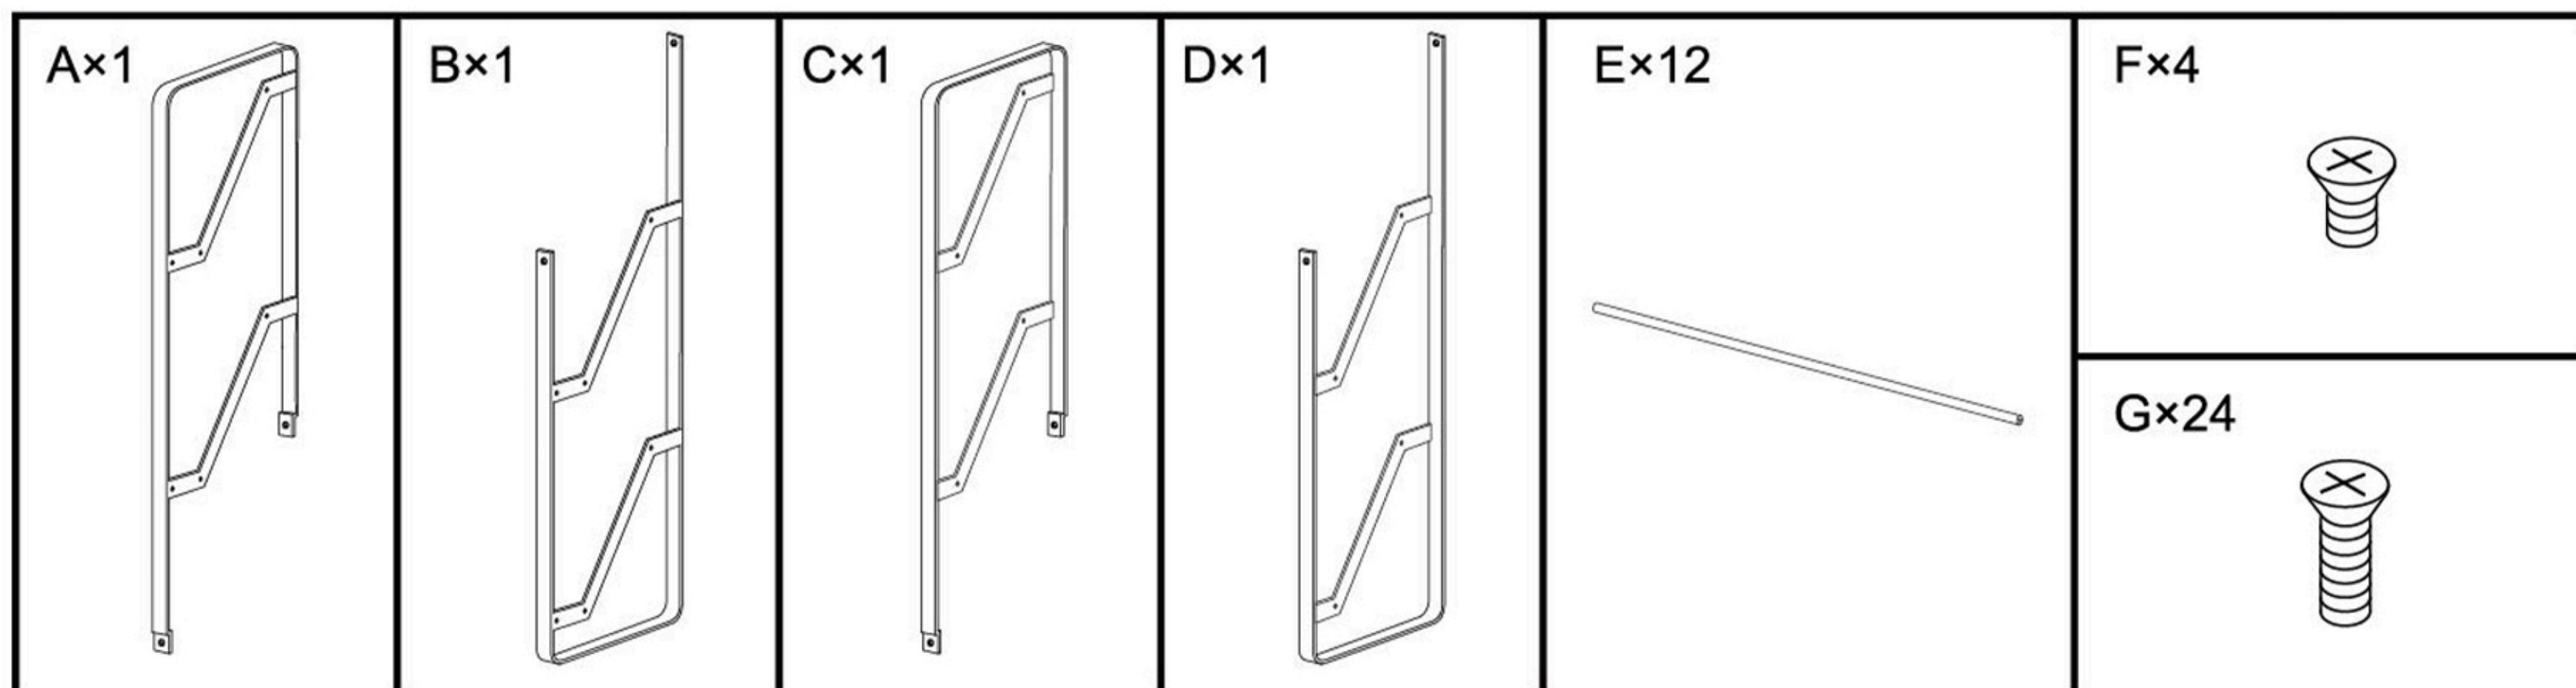

frame SLIM SHOES RACK 4 STEPS

ZK-025E

Thank you for purchasing this product. Please read the instructions carefully before use to ensure safe and satisfactory operation of this product.

Pack contents

Please check you have all the parts before beginning assembly.

Fitting instructions

Assemble as per the diagram below.

WARNING!

Maximum Loading weight 6 lbs (3 kg) X 4step

The fittings pack contains small items which should be kept away from young children

Care and maintenance