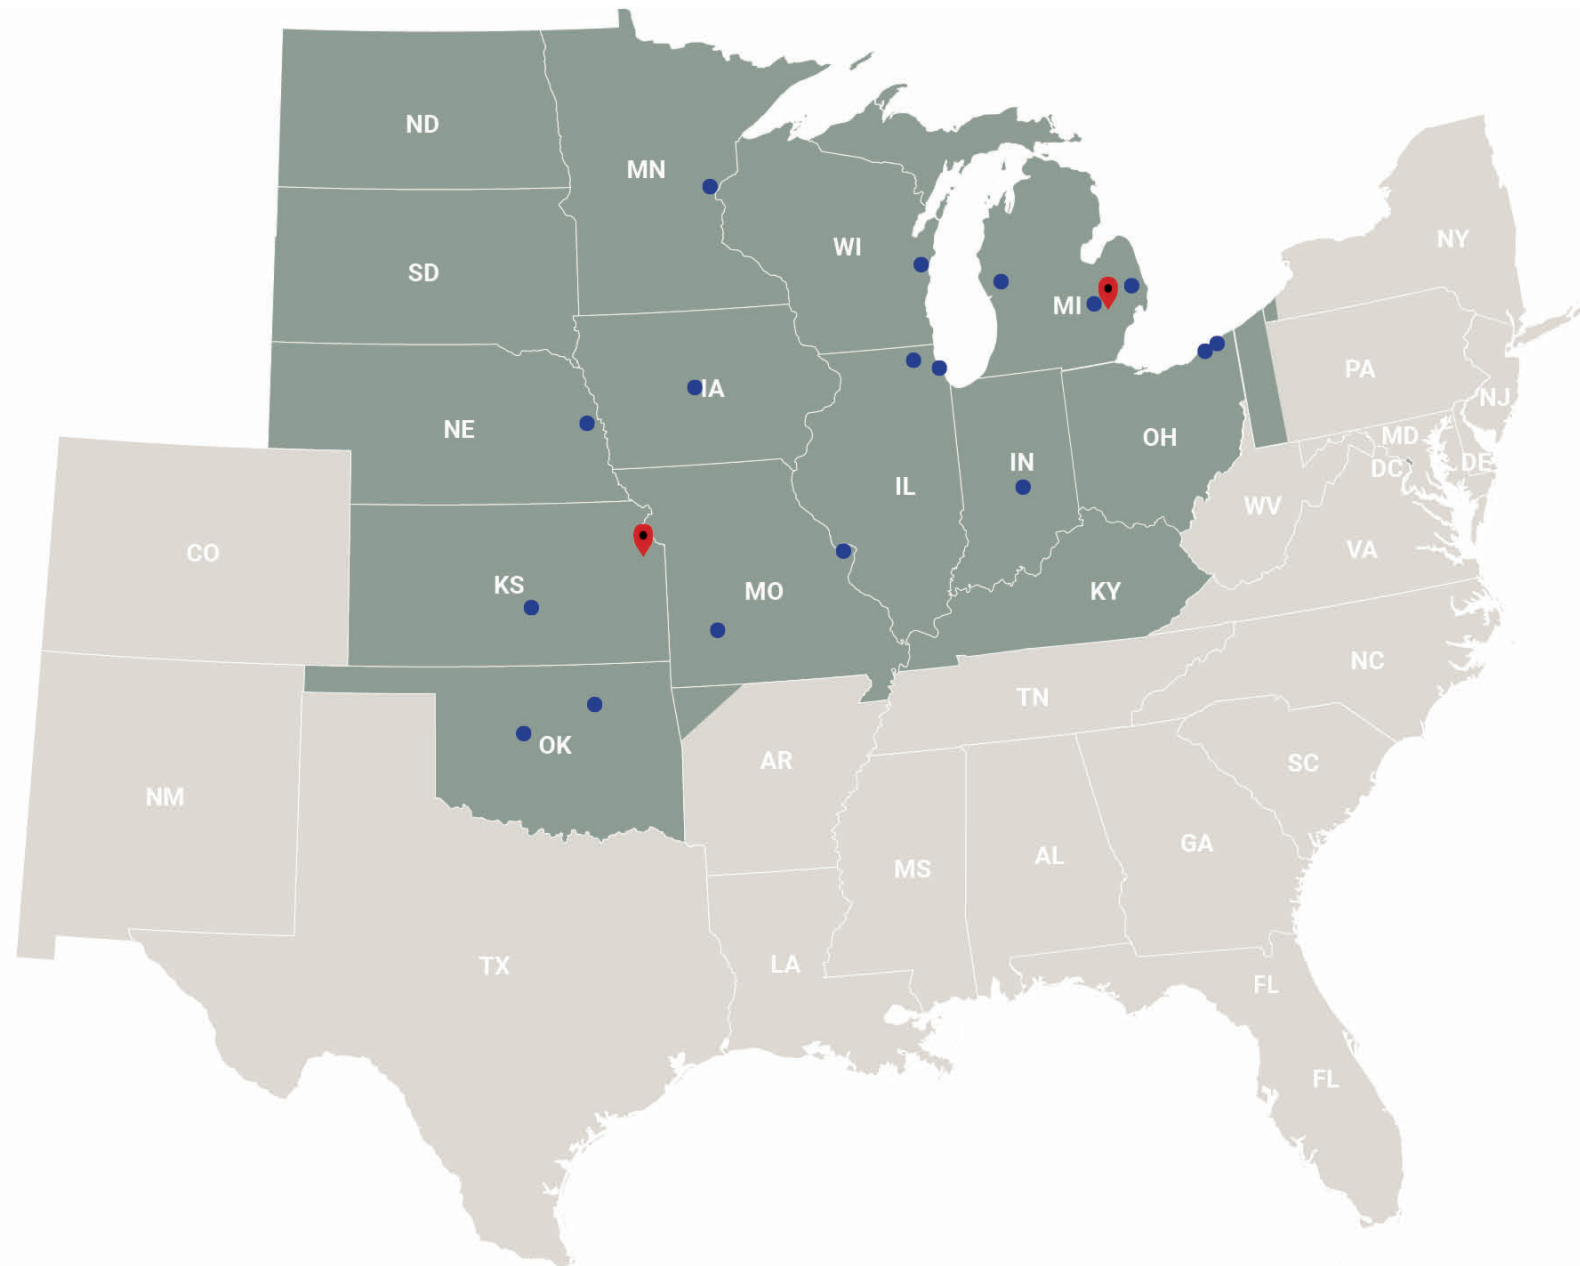

**VIRGINIATILE**

# VIRGINIATILE

● = Showroom and Warehouse

■ = Operating Territory

📍 = Distribution Center

## MICHIGAN

Farmington Hills  
24404 Indoplex Circle  
Farmington Hills MI 48335

Grand Rapids  
3440 Broadmoor Ave SE  
Grand Rapids MI 49512

Livonia Dist Center  
28320 Plymouth Road  
Livonia MI 48150

Troy  
900 W Maple Road  
Troy MI 48084