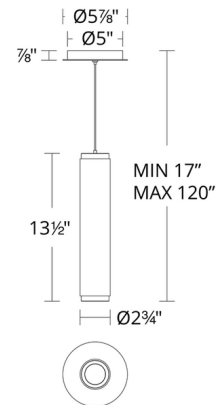

Description

The Burning Man Pendant exudes a modern industrial feel, featuring a knurled aluminum body with simple tube profile. A slim electrified cable eliminates the need for a conspicuous cord. The downlight is emitted from a glass diffuser and its beam angle can be adjusted between 15-45 degrees by rotating the collar. Dimmable with a TRIAC or ELV dimmer, sold separately.

Specifications

COLOR	N/A
BODY FINISH	Antique Nickel
WATTAGE	15W
DIMMER	Low Voltage Electronic
DIMENSIONS	2.75"W x 13.5"H
INTEGRATED LED MODULE	1 x LED/15W/120-277V LED
COUNTRY OF ORIGIN	China

Technical Information

LAMP LIFE	60000 hours
BEAM SPREAD	Adjustable
COLOR RENDERING	90 CRI
LAMP COLOR	3000K
LUMENS/WATT	51.20
LUMINOUS FLUX	768 lumens

Shown in antique nickel

CLICK TO VIEW PRODUCT

Notes: