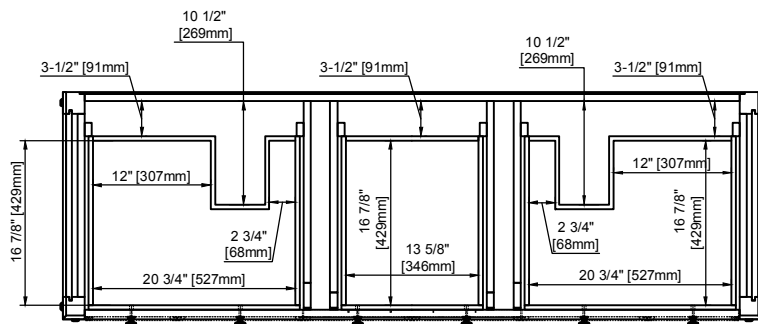

JAMES MARTIN VANITIES

Malibu 72" Double Vanity

505-V72-AMB

FREEPOWER COMPATIBLE

Top sold separately

Features and Materials

Solids: Poplar
Veneers: Birch
Panels: Plywood
Installation Type: Floor Standing
Number of Basins: Two, with Optional 3cm Top
Vanity Top : Not Included - Optional 3cm Tops Available with Sinks
Wooden Backsplash
Bamboo Drawer Organizer
Number of Drawers: Five
Number of Tip Outs: Two
Assembly Type: Installation of Optional 3cm Top
Drawer Box Material and Construction: Plywood/English Dovetail Joinery
Hardware Material and Finish: Zinc Alloy in Matte Black
Fits Drain Hole Size: 1 3/4"
Full Extension, Soft Close Glides
Aluminum Laminate Drawer Liners
Adjustable Levelers

Dimension

Width: 72"
Depth: 23 - 1/2"
Height: 34-7/8"
Rough-In Height: 21"

Visit website for warranty and installation information
www.jamesmartinvanities.com

JAMES MARTIN VANITIES

Malibu 72" Double Vanity
505-V72-AMB

Organizer

Top View

Backsplash -not to scale

Front View

Knobs/Pulls

All dimensions are nominal
Diagrams are of cabinet only-James Martin Optional Countertops and sinks are not shown

Visit website for warranty and installation information
www.jamesmartinvanities.com

JAMES MARTIN VANITIES

Malibu 72" Double Vanity

505-V72-AMB

Side View

Back View

All dimensions are nominal
Diagrams are of cabinet only-James Martin Optional Countertops and sinks are not shown

Visit website for warranty and installation information
www.jamesmartinvanities.com