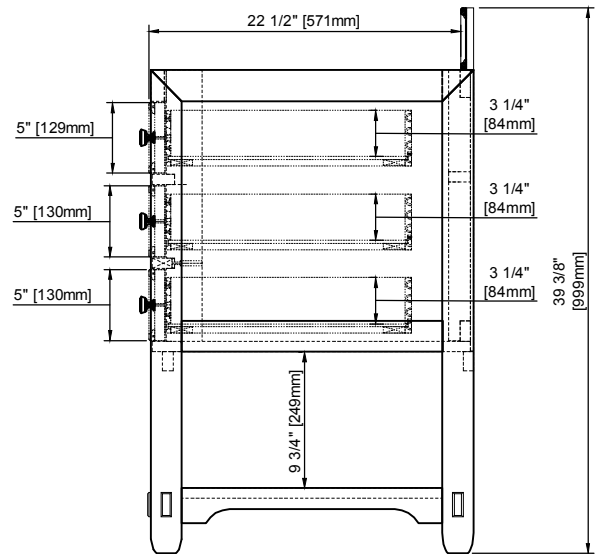

JAMES MARTIN VANITIES

Malibu 72" Double Vanity

505-V72-AMB

FREEPOWER COMPATIBLE

Top sold separately

Features and Materials

Solids: Poplar
Veneers: Birch
Panels: Plywood
Installation Type: Floor Standing
Number of Basins: Two, with Optional 3cm Top
Vanity Top : Not Included - Optional 3cm Tops Available with Sinks
Wooden Backsplash
Bamboo Drawer Organizer
Number of Drawers: Five
Number of Tip Outs: Two
Assembly Type: Installation of Optional 3cm Top
Drawer Box Material and Construction: Plywood/English Dovetail Joinery
Hardware Material and Finish: Zinc Alloy in Matte Black
Fits Drain Hole Size: 1 3/4"
Full Extension, Soft Close Glides
Aluminum Laminate Drawer Liners
Adjustable Levelers

Dimension

Width: 72"
Depth: 23 - 1/2"
Height: 34-7/8"
Rough-In Height: 21"

Visit website for warranty and installation information
www.jamesmartinvanities.com

JAMES MARTIN VANITIES

Malibu 72" Double Vanity
505-V72-AMB

Organizer

Top View

Backsplash -not to scale

Front View

Knobs/Pulls

All dimensions are nominal
Diagrams are of cabinet only-James Martin Optional Countertops and sinks are not shown

Visit website for warranty and installation information
www.jamesmartinvanities.com

JAMES MARTIN VANITIES

Malibu 72" Double Vanity

505-V72-AMB

Side View

Back View

All dimensions are nominal
Diagrams are of cabinet only-James Martin Optional Countertops and sinks are not shown

Visit website for warranty and installation information
www.jamesmartinvanities.com