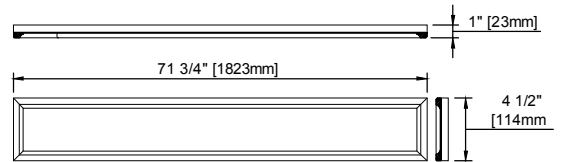

JAMES MARTIN VANITIES

Malibu 72" Double Vanity

505-V72-AMB

FREEPOWER COMPATIBLE

Top sold separately

Features and Materials

Solids: Poplar
Veneers: Birch
Panels: Plywood
Installation Type: Floor Standing
Number of Basins: Two, with Optional 3cm Top
Vanity Top : Not Included - Optional 3cm Tops Available with Sinks
Wooden Backsplash
Bamboo Drawer Organizer
Number of Drawers: Five
Number of Tip Outs: Two
Assembly Type: Installation of Optional 3cm Top
Drawer Box Material and Construction: Plywood/English Dovetail Joinery
Hardware Material and Finish: Zinc Alloy in Matte Black
Fits Drain Hole Size: 1 3/4"
Full Extension, Soft Close Glides
Aluminum Laminate Drawer Liners
Adjustable Levelers

Dimension

Width: 72"
Depth: 23 - 1/2"
Height: 34-7/8"
Rough-In Height: 21"

Visit website for warranty and installation information
www.jamesmartinvanities.com

JAMES MARTIN VANITIES

Malibu 72" Double Vanity
505-V72-AMB

Organizer

Top View

Backsplash -not to scale

Front View

Knobs/Pulls

All dimensions are nominal
Diagrams are of cabinet only-James Martin Optional Countertops and sinks are not shown

Visit website for warranty and installation information
www.jamesmartinvanities.com

JAMES MARTIN VANITIES

Malibu 72" Double Vanity

505-V72-AMB

Side View

Back View

All dimensions are nominal
Diagrams are of cabinet only-James Martin Optional Countertops and sinks are not shown

Visit website for warranty and installation information
www.jamesmartinvanities.com