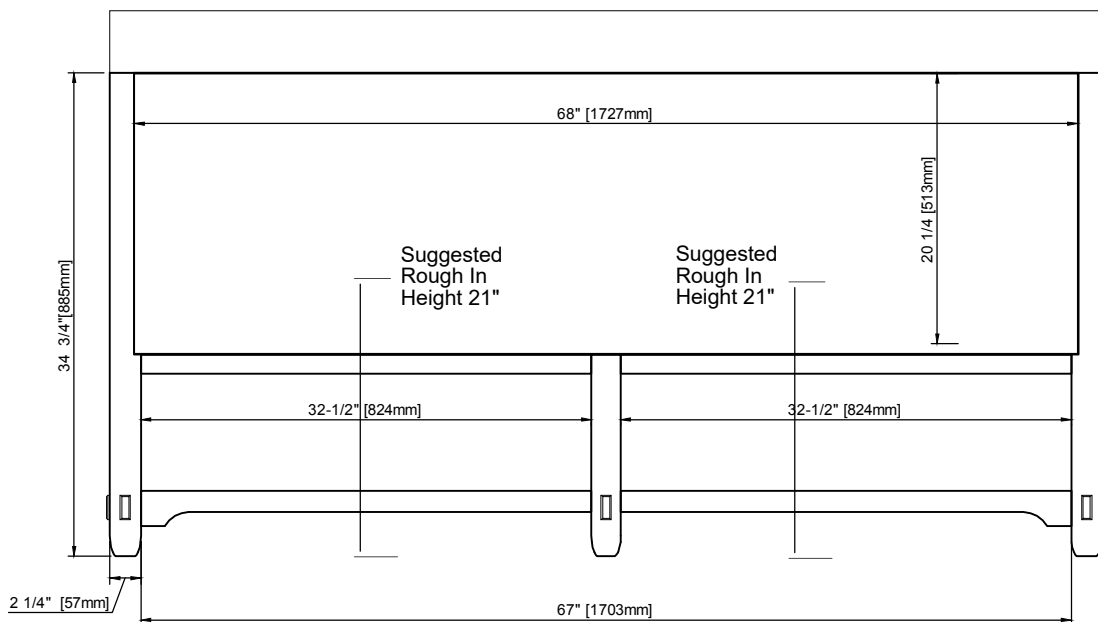

JAMES MARTIN VANITIES

Malibu 72" Double Vanity

505-V72-AMB

FREEPOWER COMPATIBLE

Top sold separately

Features and Materials

Solids: Poplar
Veneers: Birch
Panels: Plywood
Installation Type: Floor Standing
Number of Basins: Two, with Optional 3cm Top
Vanity Top : Not Included - Optional 3cm Tops Available with Sinks
Wooden Backsplash
Bamboo Drawer Organizer
Number of Drawers: Five
Number of Tip Outs: Two
Assembly Type: Installation of Optional 3cm Top
Drawer Box Material and Construction: Plywood/English Dovetail Joinery
Hardware Material and Finish: Zinc Alloy in Matte Black
Fits Drain Hole Size: 1 3/4"
Full Extension, Soft Close Glides
Aluminum Laminate Drawer Liners
Adjustable Levelers

Dimension

Width: 72"
Depth: 23 - 1/2"
Height: 34-7/8"
Rough-In Height: 21"

Visit website for warranty and installation information
www.jamesmartinvanities.com

JAMES MARTIN VANITIES

Malibu 72" Double Vanity
505-V72-AMB

Organizer

Top View

Backsplash -not to scale

Front View

Knobs/Pulls

All dimensions are nominal
Diagrams are of cabinet only-James Martin Optional Countertops and sinks are not shown

Visit website for warranty and installation information
www.jamesmartinvanities.com

JAMES MARTIN VANITIES

Malibu 72" Double Vanity

505-V72-AMB

Side View

Back View

All dimensions are nominal
Diagrams are of cabinet only-James Martin Optional Countertops and sinks are not shown

Visit website for warranty and installation information
www.jamesmartinvanities.com