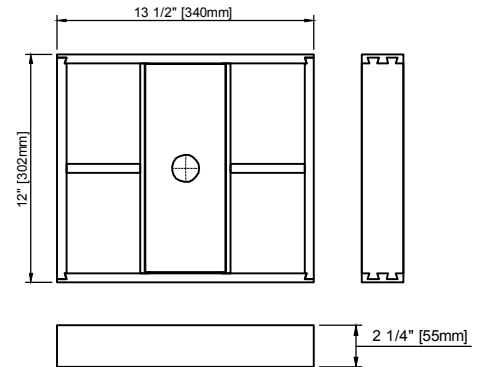

JAMES MARTIN VANITIES

Malibu 72" Double Vanity

505-V72-AMB

FREEPOWER COMPATIBLE

Top sold separately

Features and Materials

Solids: Poplar
Veneers: Birch
Panels: Plywood
Installation Type: Floor Standing
Number of Basins: Two, with Optional 3cm Top
Vanity Top : Not Included - Optional 3cm Tops Available with Sinks
Wooden Backsplash
Bamboo Drawer Organizer
Number of Drawers: Five
Number of Tip Outs: Two
Assembly Type: Installation of Optional 3cm Top
Drawer Box Material and Construction: Plywood/English Dovetail Joinery
Hardware Material and Finish: Zinc Alloy in Matte Black
Fits Drain Hole Size: 1 3/4"
Full Extension, Soft Close Glides
Aluminum Laminate Drawer Liners
Adjustable Levelers

Dimension

Width: 72"
Depth: 23 - 1/2"
Height: 34-7/8"
Rough-In Height: 21"

Visit website for warranty and installation information
www.jamesmartinvanities.com

JAMES MARTIN VANITIES

Malibu 72" Double Vanity
505-V72-AMB

Organizer

Top View

Backsplash -not to scale

Front View

Knobs/Pulls

All dimensions are nominal
Diagrams are of cabinet only-James Martin Optional Countertops and sinks are not shown

Visit website for warranty and installation information
www.jamesmartinvanities.com

JAMES MARTIN VANITIES

Malibu 72" Double Vanity

505-V72-AMB

Side View

Back View

All dimensions are nominal
Diagrams are of cabinet only-James Martin Optional Countertops and sinks are not shown

Visit website for warranty and installation information
www.jamesmartinvanities.com