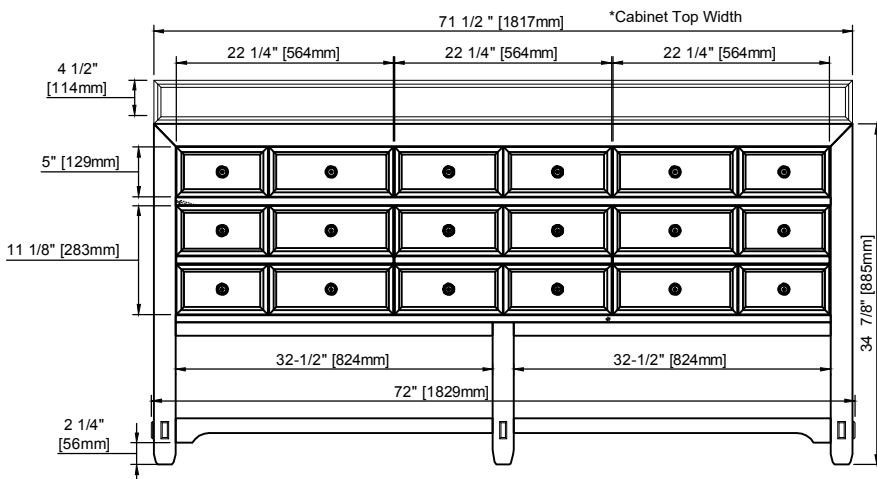

JAMES MARTIN VANITIES

Malibu 72" Double Vanity

505-V72-AMB

FREEPOWER COMPATIBLE

Top sold separately

Features and Materials

Solids: Poplar
Veneers: Birch
Panels: Plywood
Installation Type: Floor Standing
Number of Basins: Two, with Optional 3cm Top
Vanity Top : Not Included - Optional 3cm Tops Available with Sinks
Wooden Backsplash
Bamboo Drawer Organizer
Number of Drawers: Five
Number of Tip Outs: Two
Assembly Type: Installation of Optional 3cm Top
Drawer Box Material and Construction: Plywood/English Dovetail Joinery
Hardware Material and Finish: Zinc Alloy in Matte Black
Fits Drain Hole Size: 1 3/4"
Full Extension, Soft Close Glides
Aluminum Laminate Drawer Liners
Adjustable Levelers

Dimension

Width: 72"
Depth: 23 - 1/2"
Height: 34-7/8"
Rough-In Height: 21"

Visit website for warranty and installation information
www.jamesmartinvanities.com

JAMES MARTIN VANITIES

Malibu 72" Double Vanity
505-V72-AMB

Organizer

Top View

Backsplash -not to scale

Front View

Knobs/Pulls

All dimensions are nominal
Diagrams are of cabinet only-James Martin Optional Countertops and sinks are not shown

Visit website for warranty and installation information
www.jamesmartinvanities.com