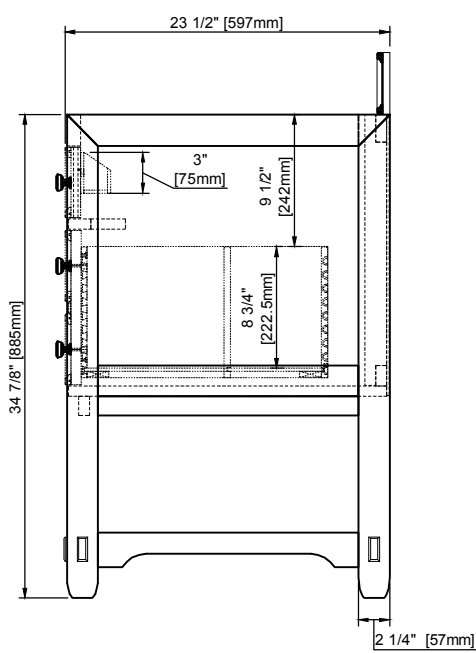

JAMES MARTIN VANITIES

Malibu 72" Double Vanity

505-V72-AMB

FREEPOWER COMPATIBLE

Top sold separately

Features and Materials

Solids: Poplar
Veneers: Birch
Panels: Plywood
Installation Type: Floor Standing
Number of Basins: Two, with Optional 3cm Top
Vanity Top : Not Included - Optional 3cm Tops Available with Sinks
Wooden Backsplash
Bamboo Drawer Organizer
Number of Drawers: Five
Number of Tip Outs: Two
Assembly Type: Installation of Optional 3cm Top
Drawer Box Material and Construction: Plywood/English Dovetail Joinery
Hardware Material and Finish: Zinc Alloy in Matte Black
Fits Drain Hole Size: 1 3/4"
Full Extension, Soft Close Glides
Aluminum Laminate Drawer Liners
Adjustable Levelers

Dimension

Width: 72"
Depth: 23 - 1/2"
Height: 34-7/8"
Rough-In Height: 21"

Visit website for warranty and installation information
www.jamesmartinvanities.com

JAMES MARTIN VANITIES

Malibu 72" Double Vanity
505-V72-AMB

Organizer

Top View

Backsplash -not to scale

Front View

Knobs/Pulls

All dimensions are nominal
Diagrams are of cabinet only-James Martin Optional Countertops and sinks are not shown

Visit website for warranty and installation information
www.jamesmartinvanities.com

JAMES MARTIN VANITIES

Malibu 72" Double Vanity

505-V72-AMB

Side View

Back View

All dimensions are nominal
Diagrams are of cabinet only-James Martin Optional Countertops and sinks are not shown

Visit website for warranty and installation information
www.jamesmartinvanities.com