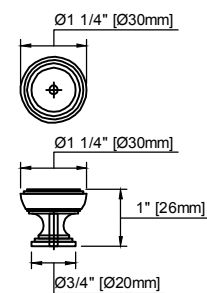

JAMES MARTIN VANITIES

Malibu 72" Double Vanity

505-V72-AMB

FREEPOWER COMPATIBLE

Top sold separately

Features and Materials

Solids: Poplar
Veneers: Birch
Panels: Plywood
Installation Type: Floor Standing
Number of Basins: Two, with Optional 3cm Top
Vanity Top : Not Included - Optional 3cm Tops Available with Sinks
Wooden Backsplash
Bamboo Drawer Organizer
Number of Drawers: Five
Number of Tip Outs: Two
Assembly Type: Installation of Optional 3cm Top
Drawer Box Material and Construction: Plywood/English Dovetail Joinery
Hardware Material and Finish: Zinc Alloy in Matte Black
Fits Drain Hole Size: 1 3/4"
Full Extension, Soft Close Glides
Aluminum Laminate Drawer Liners
Adjustable Levelers

Dimension

Width: 72"
Depth: 23 - 1/2"
Height: 34-7/8"
Rough-In Height: 21"

Visit website for warranty and installation information
www.jamesmartinvanities.com

JAMES MARTIN VANITIES

Malibu 72" Double Vanity
505-V72-AMB

Organizer

Top View

Backsplash -not to scale

Front View

Knobs/Pulls

All dimensions are nominal
Diagrams are of cabinet only-James Martin Optional Countertops and sinks are not shown

Visit website for warranty and installation information
www.jamesmartinvanities.com

JAMES MARTIN VANITIES

Malibu 72" Double Vanity

505-V72-AMB

Side View

Back View

All dimensions are nominal
Diagrams are of cabinet only-James Martin Optional Countertops and sinks are not shown

Visit website for warranty and installation information
www.jamesmartinvanities.com