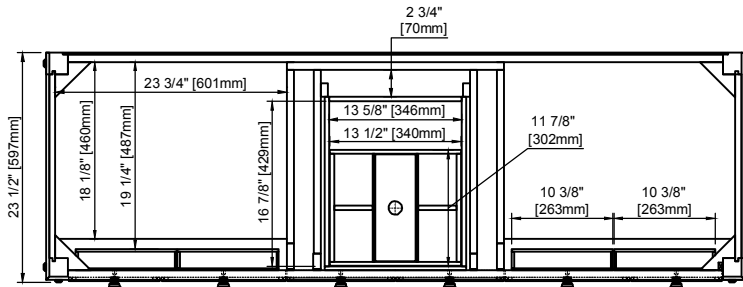

JAMES MARTIN VANITIES

Malibu 72" Double Vanity

505-V72-AMB

FREEPOWER COMPATIBLE

Top sold separately

Features and Materials

Solids: Poplar
Veneers: Birch
Panels: Plywood
Installation Type: Floor Standing
Number of Basins: Two, with Optional 3cm Top
Vanity Top : Not Included - Optional 3cm Tops Available with Sinks
Wooden Backsplash
Bamboo Drawer Organizer
Number of Drawers: Five
Number of Tip Outs: Two
Assembly Type: Installation of Optional 3cm Top
Drawer Box Material and Construction: Plywood/English Dovetail Joinery
Hardware Material and Finish: Zinc Alloy in Matte Black
Fits Drain Hole Size: 1 3/4"
Full Extension, Soft Close Glides
Aluminum Laminate Drawer Liners
Adjustable Levelers

Dimension

Width: 72"
Depth: 23 - 1/2"
Height: 34-7/8"
Rough-In Height: 21"

Visit website for warranty and installation information
www.jamesmartinvanities.com

JAMES MARTIN VANITIES

Malibu 72" Double Vanity
505-V72-AMB

Organizer

Top View

Backsplash -not to scale

Front View

Knobs/Pulls

All dimensions are nominal
Diagrams are of cabinet only-James Martin Optional Countertops and sinks are not shown

Visit website for warranty and installation information
www.jamesmartinvanities.com

JAMES MARTIN VANITIES

Malibu 72" Double Vanity

505-V72-AMB

Side View

Back View

All dimensions are nominal
Diagrams are of cabinet only-James Martin Optional Countertops and sinks are not shown

Visit website for warranty and installation information
www.jamesmartinvanities.com