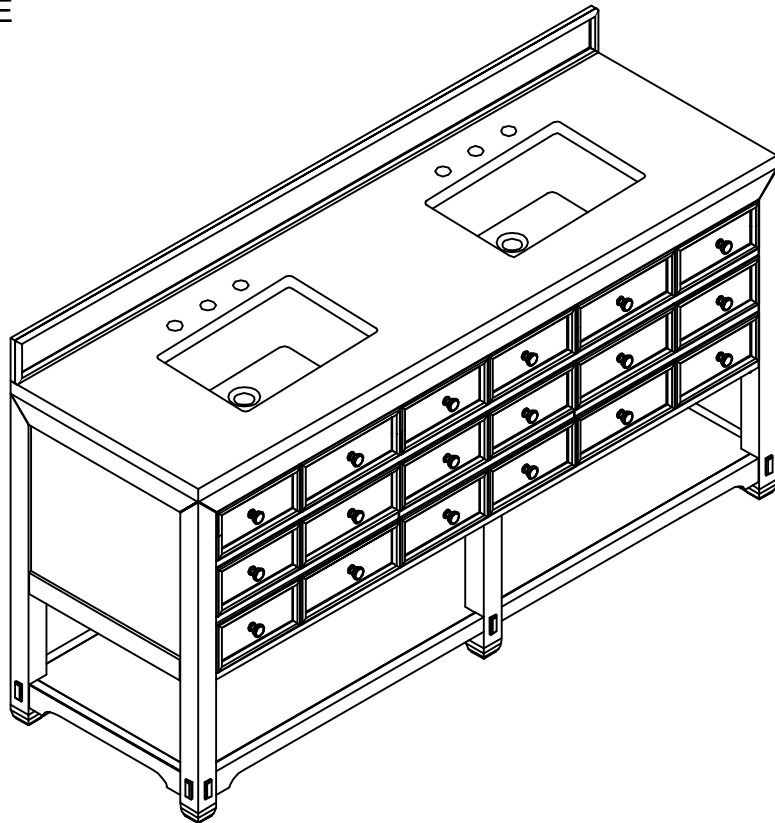

JAMES MARTIN VANITIES

Malibu 72" Double Vanity

505-V72-AMB

FREEPOWER COMPATIBLE

Top sold separately

Features and Materials

Solids: Poplar
Veneers: Birch
Panels: Plywood
Installation Type: Floor Standing
Number of Basins: Two, with Optional 3cm Top
Vanity Top : Not Included - Optional 3cm Tops Available with Sinks
Wooden Backsplash
Bamboo Drawer Organizer
Number of Drawers: Five
Number of Tip Outs: Two
Assembly Type: Installation of Optional 3cm Top
Drawer Box Material and Construction: Plywood/English Dovetail Joinery
Hardware Material and Finish: Zinc Alloy in Matte Black
Fits Drain Hole Size: 1 3/4"
Full Extension, Soft Close Glides
Aluminum Laminate Drawer Liners
Adjustable Levelers

Dimension

Width: 72"
Depth: 23 - 1/2"
Height: 34-7/8"
Rough-In Height: 21"

Visit website for warranty and installation information
www.jamesmartinvanities.com

JAMES MARTIN VANITIES

Malibu 72" Double Vanity
505-V72-AMB

Organizer

Top View

Backsplash -not to scale

Front View

Knobs/Pulls

All dimensions are nominal
Diagrams are of cabinet only-James Martin Optional Countertops and sinks are not shown

Visit website for warranty and installation information
www.jamesmartinvanities.com