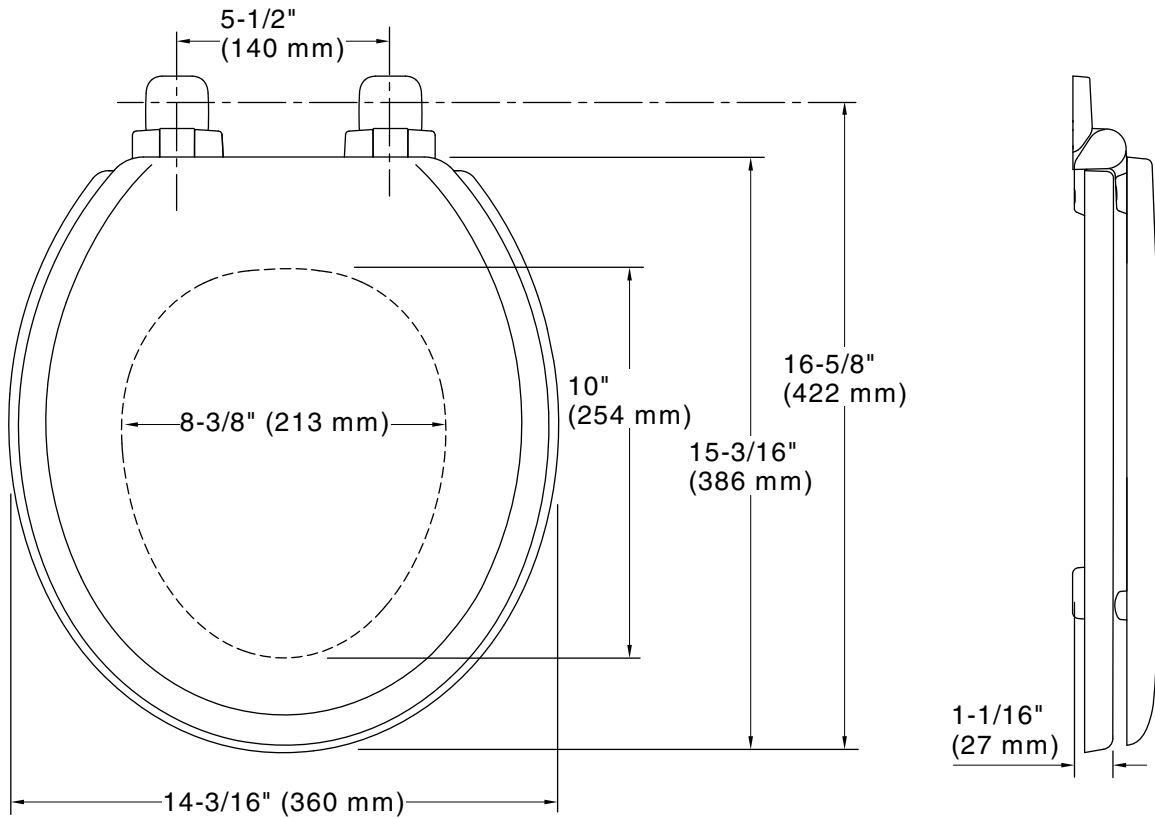

**Color Code Description**

	0	White
	96	Biscuit

### Technical Information

All product dimensions are nominal.

Seat shape type: Round-front  
Seat front type: Closed-front  
Seat-mounting holes: 5-1/2" (140 mm)