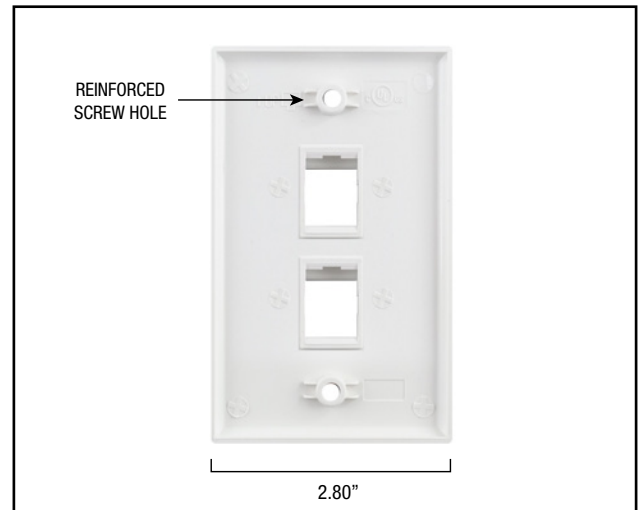

2 PORT - KEYSTONE WALL PLATE - STANDARD SINGLE GANG, UL - AVAILABLE IN 5 COLORS - 10 EA/PER PACK

SCP PART#: **202-XX**

PRODUCT SUMMARY

SCP 202-XX keystone style wall plate is constructed of durable abs material for strength.

SCP keystone wallplates are colored to match leading manufacturer color for consistent matching appearance. Reinforced screw holes, painted phillips screw head and durability make this a go to brand for performance & value.

SCP keystone wall plates design ensures a tight snug fit. Configurable housing accepts all individual snap in keystone jacks for voice, data, audio, video, fiber optic termination requirements.

PRODUCT DIMENSIONS

SIZE: 2.80" W x 0.30" D x 4.50" H
 Standard size

FEATURES & BENEFITS

- Durable
- Made of ABS plastic
- Matte finish
- Painted screw heads
- Phillips with straight slot screw head
- White gloss finish
- 5 colors available
- Available in 10 packs
- cUL us listed
- Gloss finish available (202-WT-GF)