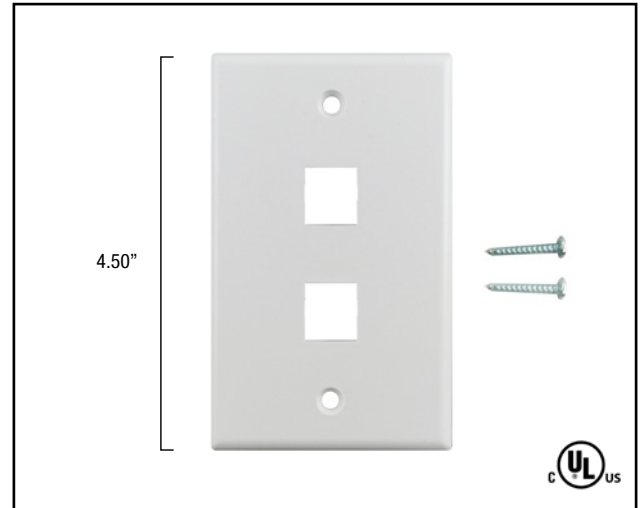

2 PORT - KEYSTONE WALL PLATE - STANDARD SINGLE GANG, UL - AVAILABLE IN 5 COLORS - 10 EA/PER PACK

SCP PART#: **202-XX**

PRODUCT SUMMARY

SCP 202-XX keystone style wall plate is constructed of durable abs material for strength.

SCP keystone wallplates are colored to match leading manufacturer color for consistent matching appearance. Reinforced screw holes, painted phillips screw head and durability make this a go to brand for performance & value.

SCP keystone wall plates design ensures a tight snug fit. Configurable housing accepts all individual snap in keystone jacks for voice, data, audio, video, fiber optic termination requirements.

PRODUCT DIMENSIONS

SIZE: 2.80" W x 0.30" D x 4.50" H
 Standard size

FEATURES & BENEFITS

- Durable
- Made of ABS plastic
- Matte finish
- Painted screw heads
- Phillips with straight slot screw head
- White gloss finish
- 5 colors available
- Available in 10 packs
- cUL us listed
- Gloss finish available (202-WT-GF)