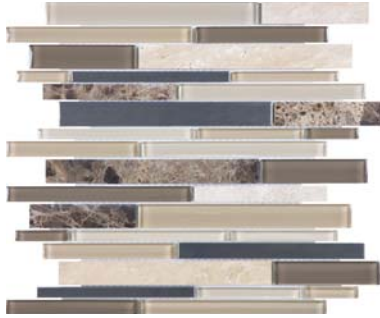

BLISS GLASS STONE STAINLESS LINEAR BLEND MOSAICS

BLISS GLASS STONE STAINLESS LINEAR BLEND MOSAICS

WOODLAND PARK GLASS STONE STAINLESS
LINEAR BLEND MOSAICS 35-043

SEA COAST GLASS STONE STAINLESS LINEAR
BLEND MOSAICS 35-044

FOSSIL ROCK GLASS STONE STAINLESS
LINEAR BLEND MOSAICS 35-045

DEEP GROTTO GLASS STONE STAINLESS
LINEAR BLEND MOSAICS 35-046

NATURE TRAIL GLASS STONE STAINLESS
LINEAR BLEND MOSAICS 35-047

NORDIC STORM GLASS STONE STAINLESS
LINEAR BLEND MOSAICS 35-048