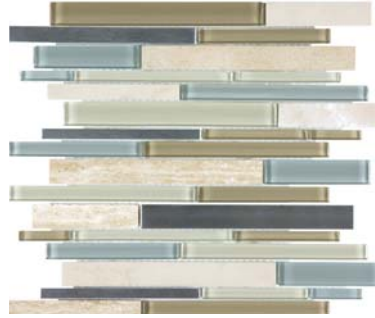

BLISS GLASS STONE STAINLESS LINEAR BLEND MOSAICS

BLISS GLASS STONE STAINLESS LINEAR BLEND MOSAICS

WOODLAND PARK GLASS STONE STAINLESS
LINEAR BLEND MOSAICS 35-043

SEA COAST GLASS STONE STAINLESS LINEAR
BLEND MOSAICS 35-044

FOSSIL ROCK GLASS STONE STAINLESS
LINEAR BLEND MOSAICS 35-045

DEEP GROTTO GLASS STONE STAINLESS
LINEAR BLEND MOSAICS 35-046

NATURE TRAIL GLASS STONE STAINLESS
LINEAR BLEND MOSAICS 35-047

NORDIC STORM GLASS STONE STAINLESS
LINEAR BLEND MOSAICS 35-048

ARCTIC NIGHT GLASS STONE STAINLESS
LINEAR BLEND MOSAICS 35-049

TWILIGHT MIST GLASS STONE STAINLESS
LINEAR BLEND MOSAICS 35-050

PACKAGING INFORMATION

DESCRIPTION	ITEM CODE	LBS/BOX	PCS/BOX	SQFT/BOX	BOXES/SKID	SQFT/SKID
WOODLAND PARK GLASS STONE STAINLESS LINEAR BLEND MOSAICS	35-043	35.42	10	10	36	360
SEA COAST GLASS STONE STAINLESS LINEAR BLEND MOSAICS	35-044	35.56	10	10	36	360
FOSSIL ROCK GLASS STONE STAINLESS LINEAR BLEND MOSAICS	35-045	36.20	10	10	36	360
DEEP GROTTO GLASS STONE STAINLESS LINEAR BLEND MOSAICS	35-046	35.56	10	10	36	360
NATURE TRAIL GLASS STONE STAINLESS LINEAR BLEND MOSAICS	35-047	36.20	10	10	36	360
NORDIC STORM GLASS STONE STAINLESS LINEAR BLEND MOSAICS	35-048	37.08	10	10	36	360
ARCTIC NIGHT GLASS STONE STAINLESS LINEAR BLEND MOSAICS	35-049	36.53	10	10	36	360
TWILIGHT MIST GLASS STONE STAINLESS LINEAR BLEND MOSAICS	35-050	36.11	10	10	36	360