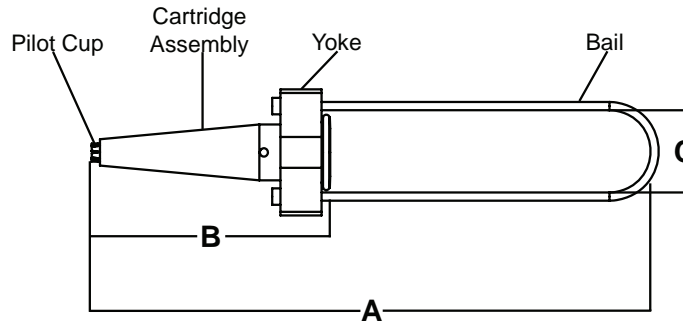

Strandvise®

Strandvise® are used for deadend applications with overhead or down guy wire.

Features

- Rated to hold a minimum of 90% of RBS of the strand used
- Color indicator for easy identification
- "Universal Grades" are recommended for use with Alumoweld, EHS, aluminized and galvanized steel
- "All Grades" are recommended for use on common grade, Siemens-Martin, high strength utility grade, galvanized and aluminized steel strand

3/16" Universal Grade Strand - Red

Wire Range: .145-.215				
Catalog Number	A	B	C	Bail Type
5199	10.12	4.66	1.63	A
5255	12.75	4.66	2.75	E
5261	22.31	4.66	2.75	E

1/4" Universal Grade Strand - Yellow

Wire Range: .215-.270				
Catalog Number	A	B	C	Bail Type
5200	10.38	4.88	1.63	A
5250	13.87	4.88	2.25	B
5200L	13.87	4.88	1.63	C
5262	22.62	4.88	2.75	E
5268	28.63	4.88	2.75	E

5/16" Universal Grade Strand - Black

Wire Range: .270-.315				
Catalog Number	A	B	C	Bail Type
5201	10.69	5.38	1.63	A
5251	14.00	5.38	2.25	B
5201L	15.75	5.38	1.63	C
5257	14.06	5.38	2.75	E
5263	23.44	5.38	2.75	E
5269	29.69	5.38	2.75	E

3/16" All Grade Strand - Red

Wire Range: .185-.193				
Catalog Number	A	B	C	Bail Type
5099	8.06	2.97	1.63	A

1/4" All Grade Strand - Yellow

Wire Range: .240-.253				
Catalog Number	A	B	C	Bail Type
5100	9.56	3.94	1.63	A
5150	12.82	3.94	2.25	B
5100L	13.10	3.94	1.63	C