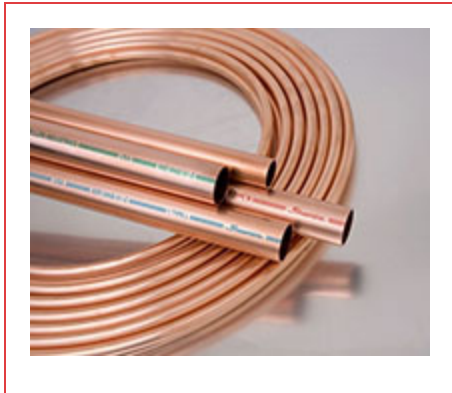

ITEM # LS20040, PLUMBING WATER TUBE, 2" X 40'

Streamline® Copper Tube sets the standard for quality, consistency and service in the plumbing industries. With a full line of copper tube products to support most all plumbing supply and DWV applications, Streamline® Copper Tube is available in all common types including, Type K, Type L, Type M and DWV. Each piece of tube is incised marked and color coded for easy, long lasting identity. Manufactured in accordance with applicable standards, our ongoing commitment to quality continues to make [+ more](#)

[Specifications](#) | [Dimensions](#) | [Details](#)

Specifications

Type	Type L Soft Coil
Standards	ASTM B88 NSF 61 UNS C12200
Weight	1.75 lb
Material	C12200

Operating Temperature[Copper Tube for HVACR Applications](#)**Operating Pressure**[Copper Tube for HVACR Applications](#)**Item Size**