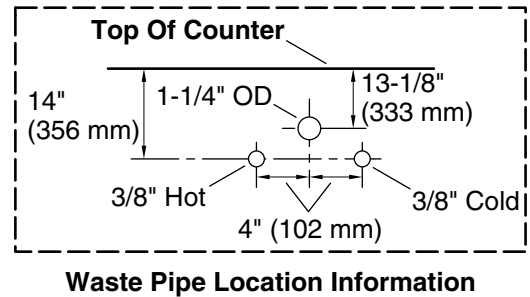

Technical Information

All product dimensions are nominal.

Lighting included: No

Notes

Install this product according to the installation instructions.