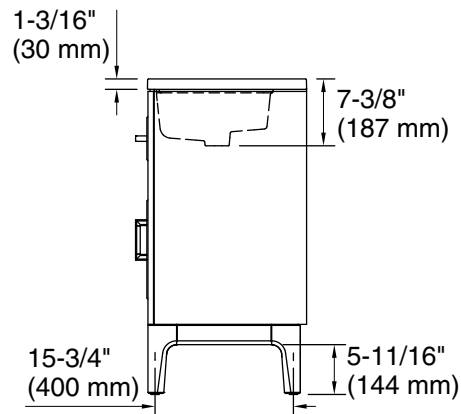

## Features

- Set includes cabinet, precut quartz vanity top, sink, legs, and cabinet hardware
- One full-extension 12-3/4" (325 mm) drawer with soft-close side-mount slides
- Three-way adjustable slow-close door hinges for easy cabinet access
- 18" (457 mm) cabinet interior provides ample storage space
- Finish-matched cabinet interior offers generous clearance for plumbing
- Customize your storage with optional accessories such as floor liners, drawer organizers, and perfectly sized containers (sold separately)
- 8" (203 mm) widespread faucet holes
- Brushed Nickel hardware included on the White and Atmos Grey vanities
- Coordinates with Pure White (PWH) quartz side splash (sold separately)
- Pure White (PWH) quartz vanity top adds beauty and long-lasting durability

### Technical Information

All product dimensions are nominal.

Lighting included: No