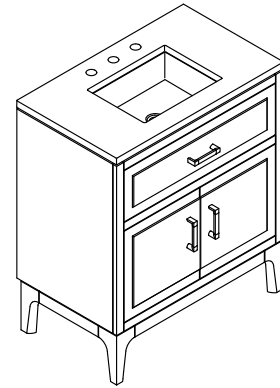

Features

- Set includes cabinet, precut quartz vanity top, sink, legs, and cabinet hardware
- One full-extension 12-3/4" (325 mm) drawer with soft-close side-mount slides
- Three-way adjustable slow-close door hinges for easy cabinet access
- 18" (457 mm) cabinet interior provides ample storage space
- Finish-matched cabinet interior offers generous clearance for plumbing
- Customize your storage with optional accessories such as floor liners, drawer organizers, and perfectly sized containers (sold separately)
- 8" (203 mm) widespread faucet holes
- Brushed Nickel hardware included on the White and Atmos Grey vanities
- Coordinates with Pure White (PWH) quartz side splash (sold separately)
- Pure White (PWH) quartz vanity top adds beauty and long-lasting durability

Material

- Solid wood and moisture-resistant MDF
- Painted exterior
- Vitreous china sink
- Quartz vanity top

Installation

- Easy installation – no special tools required
- Separate vanity top makes for simplified installation

Recommended Products/Accessories

- K-33558 4" cabinet pull
- K-25815 4" x 30" quartz backsplash
- K-25819 4" x 17-1/4" quartz side splash

Codes/Standards

ASME A112.19.2/CSA B45.1
EPA TSCA Title VI/CARB P2

KOHLER® One-Year Limited Warranty

See website for detailed warranty information.

Available Colors/Finishes

Color tiles intended for reference only.

Color	Code	Description

	0	White
	1WT	Mohair Grey