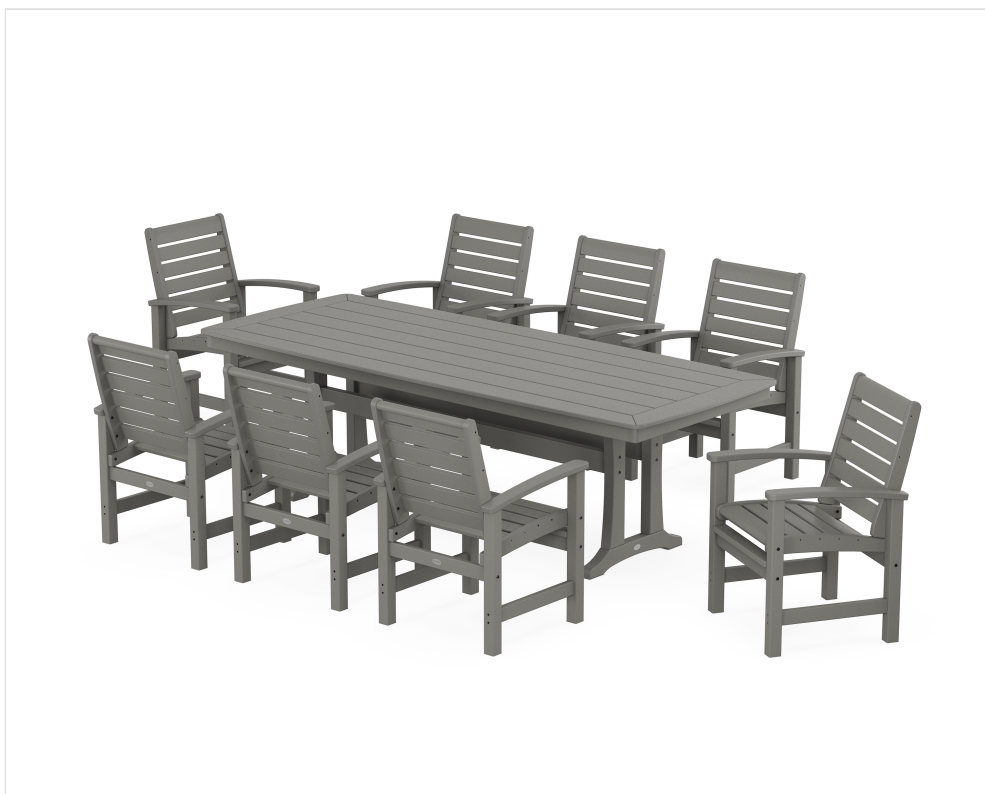

# POLYWOOD®

Sustainable Outdoor Furniture

CLIMATETUFF™  
MATERIALS

COLORSTAY™  
TECHNOLOGY

MADE IN  
THE USA

CONSCIOUSLY  
CRAFTED

## Signature 9-Piece Dining Set with Trestle Legs

**BRAND** | POLYWOOD®

**COLLECTION** | Signature

**SKU** | PWS1500-1

### SET WEIGHT + DIMENSIONS

Overall Set Weight	449.25 lbs
Recommended Minimum Space (Based on pictured configuration)	149.0" W x 36.0" H x 91.0" D

### INDIVIDUAL ITEM DIMENSIONS

Qty	NAME	SKU	DIMENSIONS (W x H x D)
8	Signature Dining Chair	1910	23.96" x 35.99" x 25.25"
1	Nautical Trestle 39" x 97" Dining Table	PL84-T2L1	96.88" x 29.0" x 38.79"