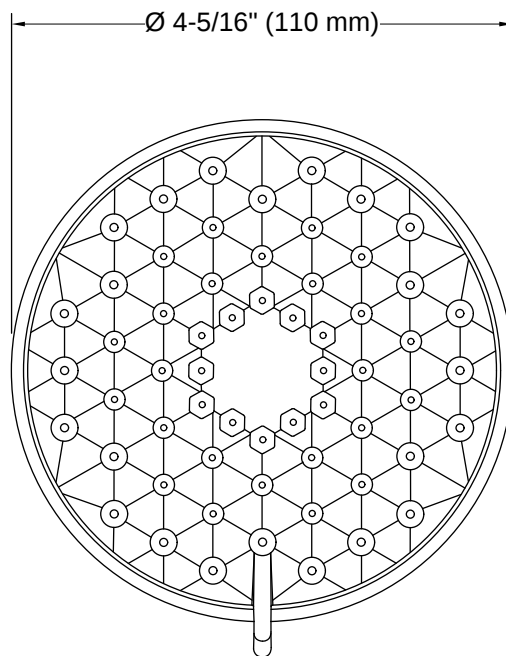

Installation

- Wall-mount

Installation Notes

Install this product according to the installation instructions.