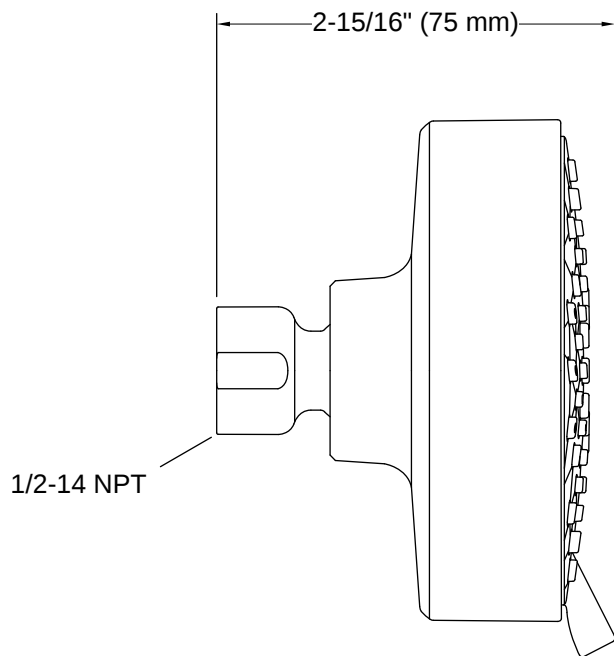

Installation

- Wall-mount

Installation Notes

Install this product according to the installation instructions.