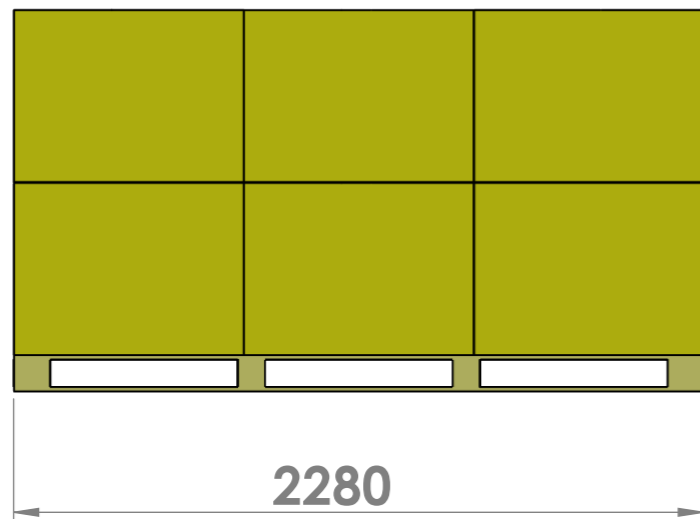

PIZZA OVEN PALLET DETAILED INFORMATION

PIZZA OVEN PALLET: 3 PALLETS