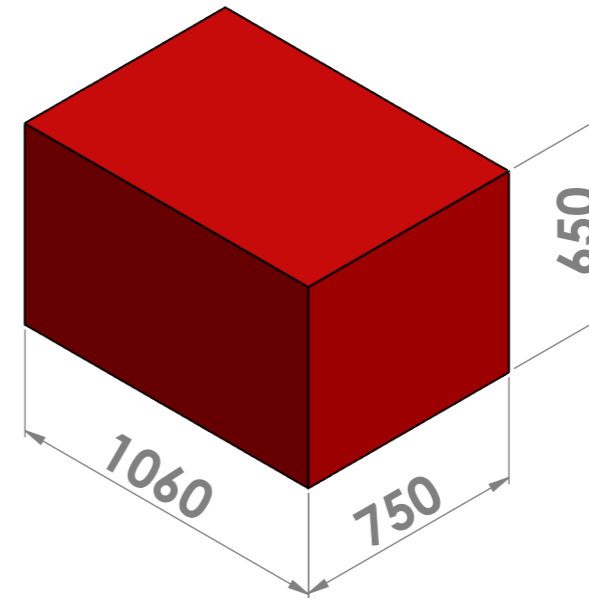

GRILL CARTON: 80 KG