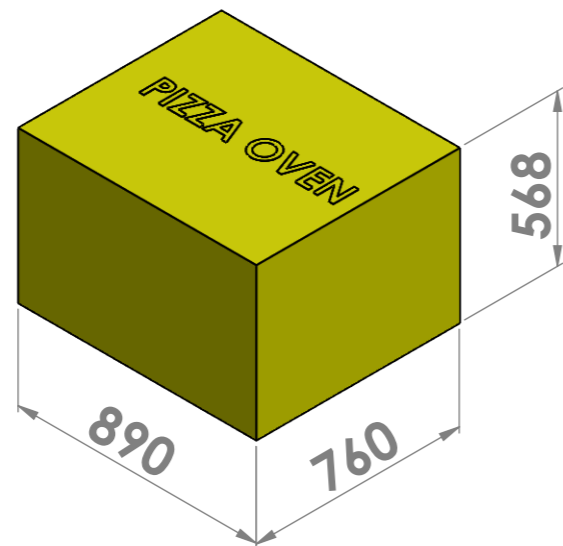

2304154 FUSION FIRE MARBLE&APPLIANCES LOADING DIAGRAM #1

17 MARBLE CRATES
3 PIZZA OVEN PALLES, TOTAL 36 SETS
6 FRIDGE PALLETS, TOTAL 36 SETS
4 GRILL PALLETS, TOTAL 36 SETS
GROSS WEIGHT: 14020KG

ADD AIR GABS TO PREVENT PALLETS FROM SLIDING

CARTON DETAILED INFORMATION

MARBLE CRATE: 259 KG

GRILL CARTON: 80 KG

PIZZA OVEN CARTON: 90 KG

FRIDGE CARTON: 80 KG