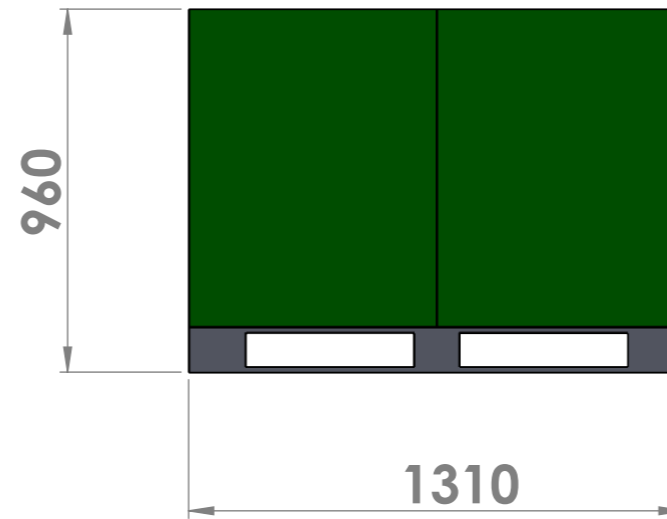

FRIDGE PALLET DETAILED INFORMATION

FRIDGE PALLET: 6 PALLETS