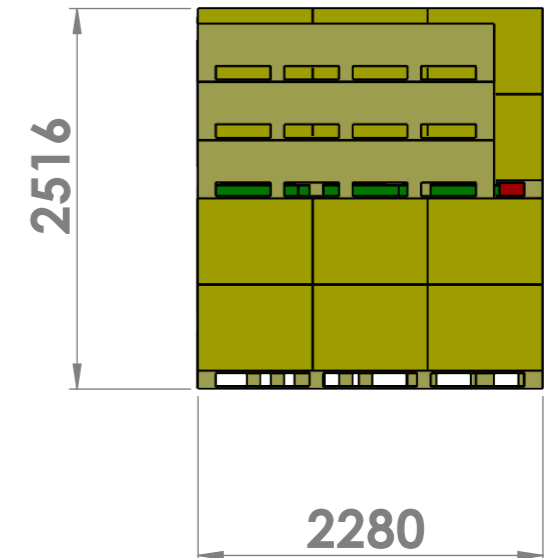

ADD WOODERN FRAME TO SUPPORT GRILL PALLETS