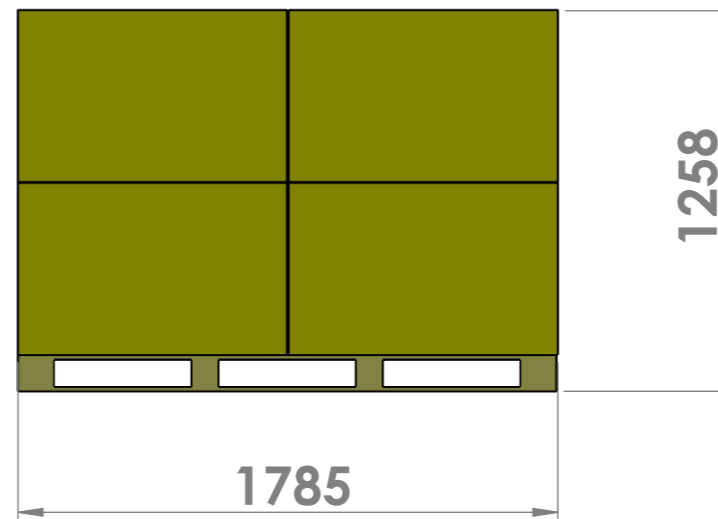

PIZZA OVEN PALLET DETAILED INFORMATION

PIZZA OVEN PALLET: 3 PALLETS