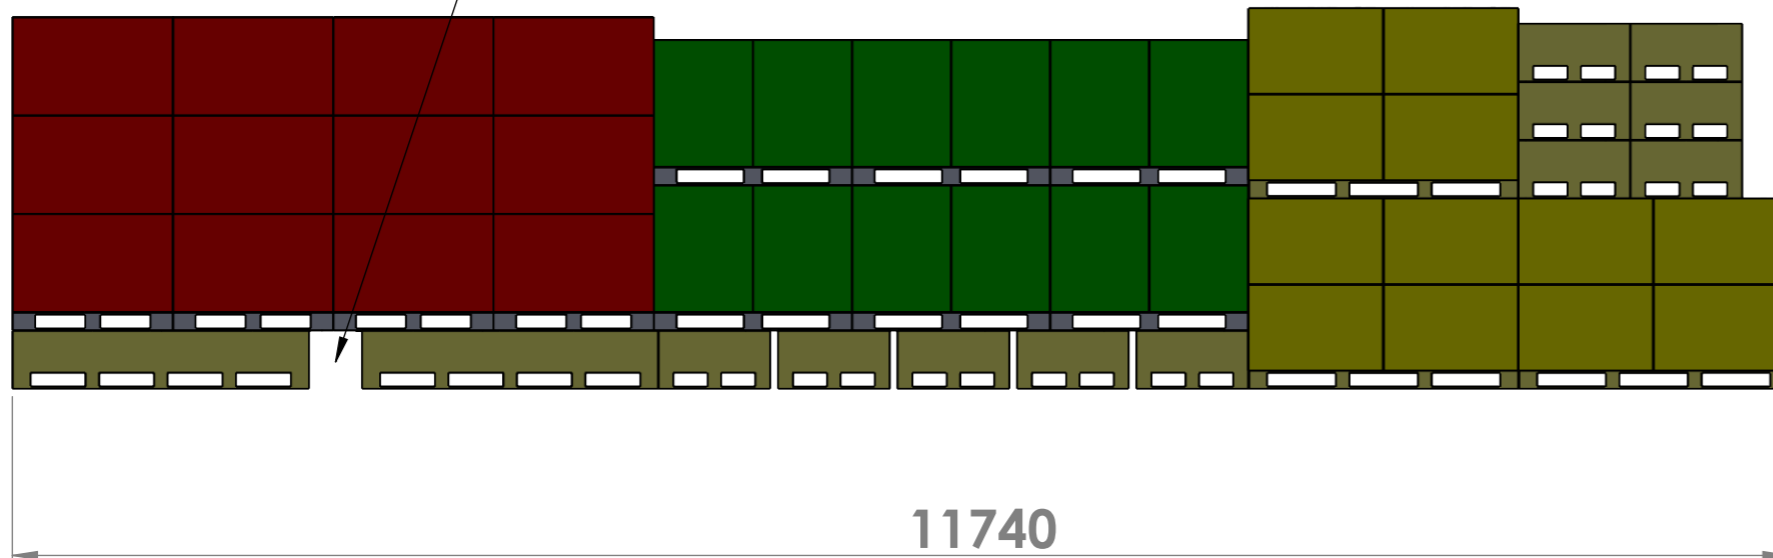

ADD WOODERN FRAME TO SUPPORT GRILL PALLETS