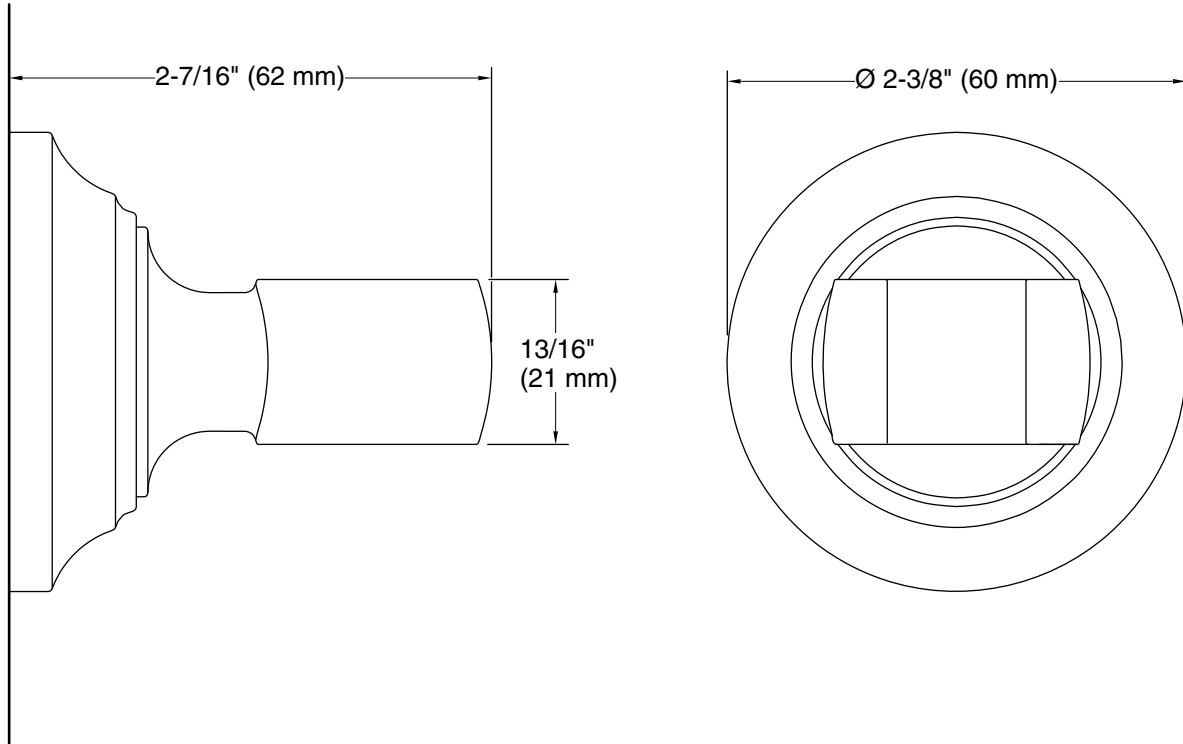

KALLISTA®

Tuxedo® by Barbara Barry
Fixed Wall Bracket
P24040-00

Features

- High-quality solid-brass construction for durability and reliability
- Holds handshower (handshower supply sold separately)
- Wall-mount installation
- Unlacquered Brass (ULB) available in North America and the United Kingdom only

Recommended Products/Accessories

P24653-00 Single-function Handshower and Hose with 1.75 GPM
P21510-G Air-Induction ECO Small Traditional Rain Showerhead
P24615-LV Pressure Balance Trim, Lever Handle
P21521-00 Rain Showerhead Arm

For the most current Specification Sheet, go to www.kallista.com.

3-1-2026 20:57 - US

KALLISTA.

Tuxedo® by Barbara Barry
Fixed Wall Bracket
P24040-00

Technical Information

All product dimensions are nominal.