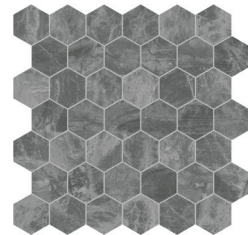

# Formats and finishes at a glance

18 x 36 in / 45.7 x 91.4 cm  
Brushed 5000-0578-0

12 x 24 in / 30.5 x 61 cm  
Brushed 5000-0579-0

3 x 12 in / 7.5 x 30.5 cm  
Brushed 5000-0581-0

## Mosaics

1.25 x 4 in / 3.3 x 10 cm  
Herringbone Mosaic  
Brushed 5001-0306-0

2 x 6 in / 4.9 x 15 cm  
Picket Mosaic  
Brushed 5001-0307-0

2 in / 4.9 cm  
Hexagon Mosaic  
Brushed 5001-0305-0

## Trim

1/2 x 12 in / 1.3 x 30.5 cm  
Deco-Bar  
Honed 5002-0113-0