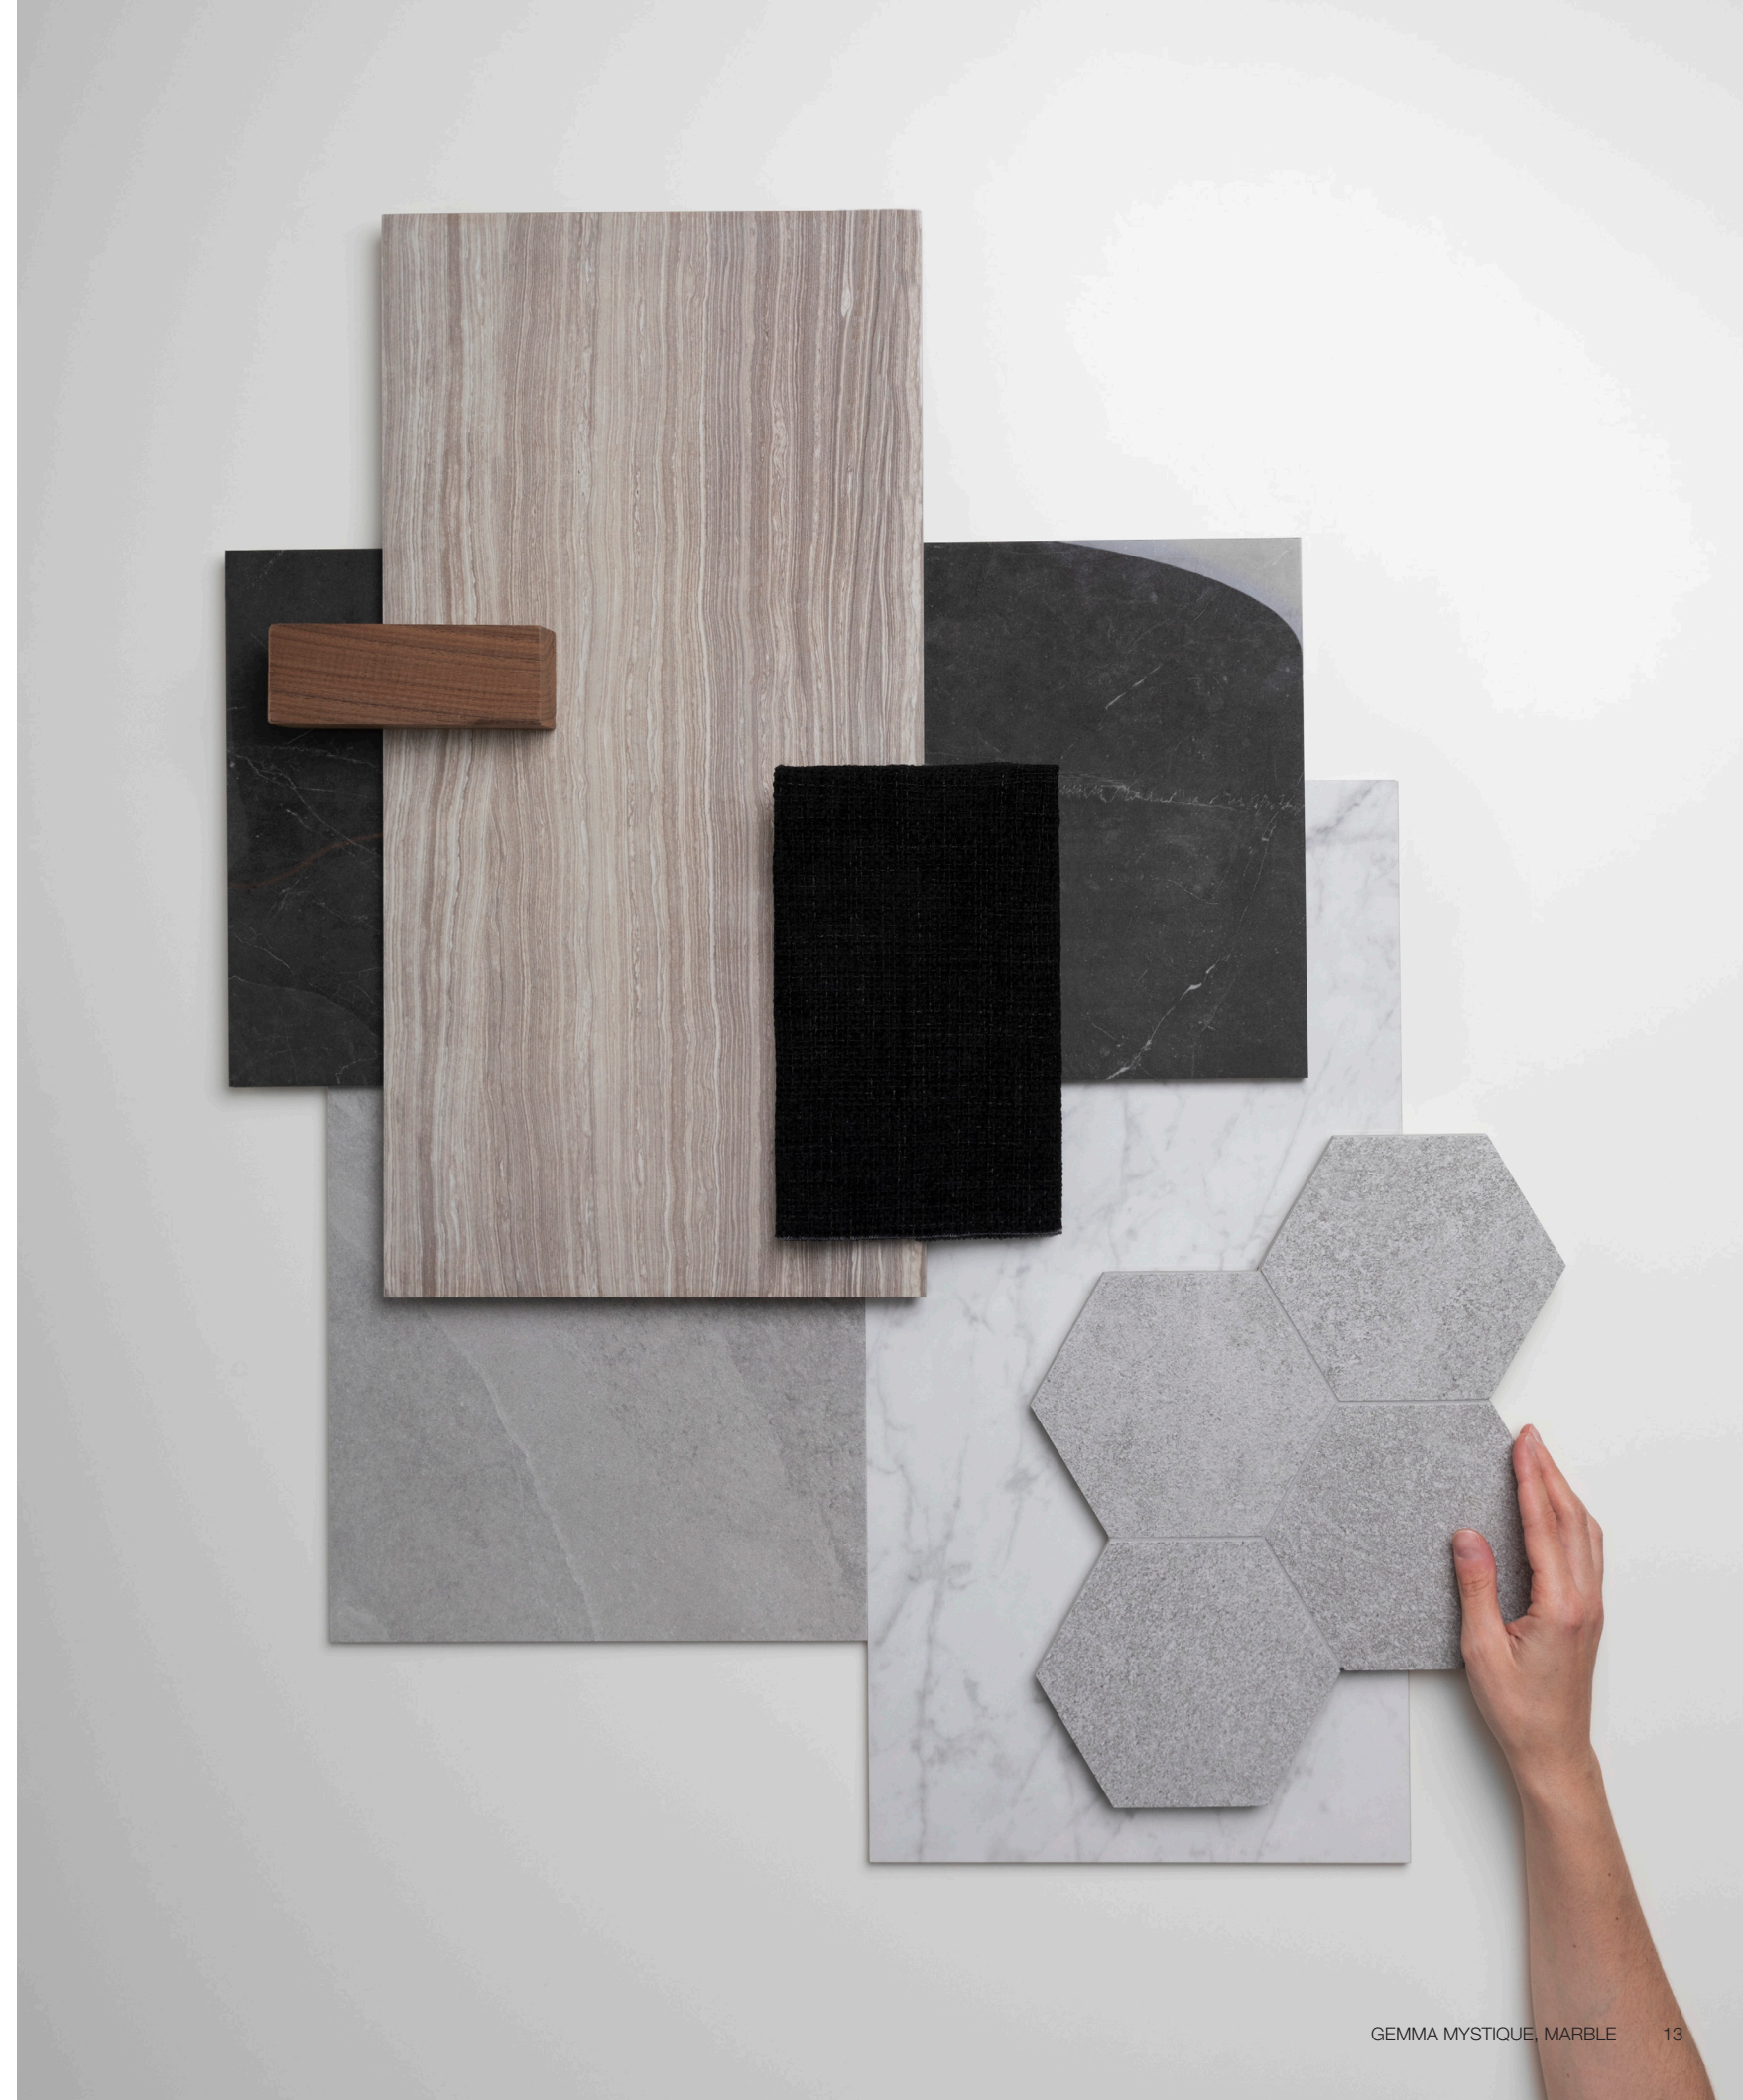

18 x 36 in / 45.7 x 91.4 cm Gemma Mystique Brushed Marble Tile

Unmatched elegance and unparalleled perfection.

Natural stone retains a timeless beauty. Virginia Tile's selection stands out for its strong aesthetic and expressive value, capturing the latest trends in interior design through unique shapes and elegant stone character. Highly sought-after materials, sourced from the most premium quarries. With their carefully selected colors and looks, from bright, to delicate to full of character, Virginia Tile's collections of natural stone will elegantly furnish any design. The value of variety enriches spaces as a result of one-of-a-kind craftsmanship executed with cutting-edge technology.

*Technical Performance*  
Avant-garde design and attention to detail.

Virginia Tile's Natural Stone collections feature coordinated floor and wall tiles, mosaics, and trims in a variety of distinct styles. Stones with unique colors, patterns, and characteristics sourced from the world's most premium quarries, are meticulously selected and crafted to best represent their ancient geological beauty and become heroes of the most extraordinary spaces.