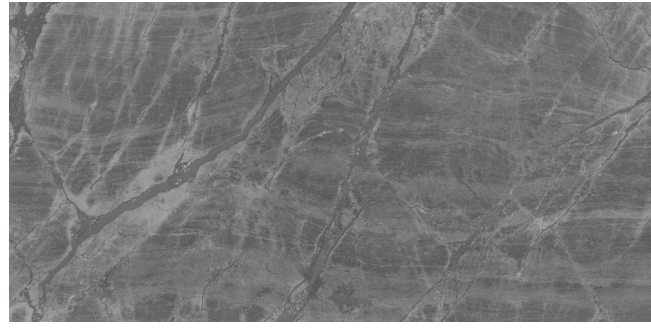

Formats and finishes at a glance

18 x 36 in / 45.7 x 91.4 cm
Brushed 5000-0578-0