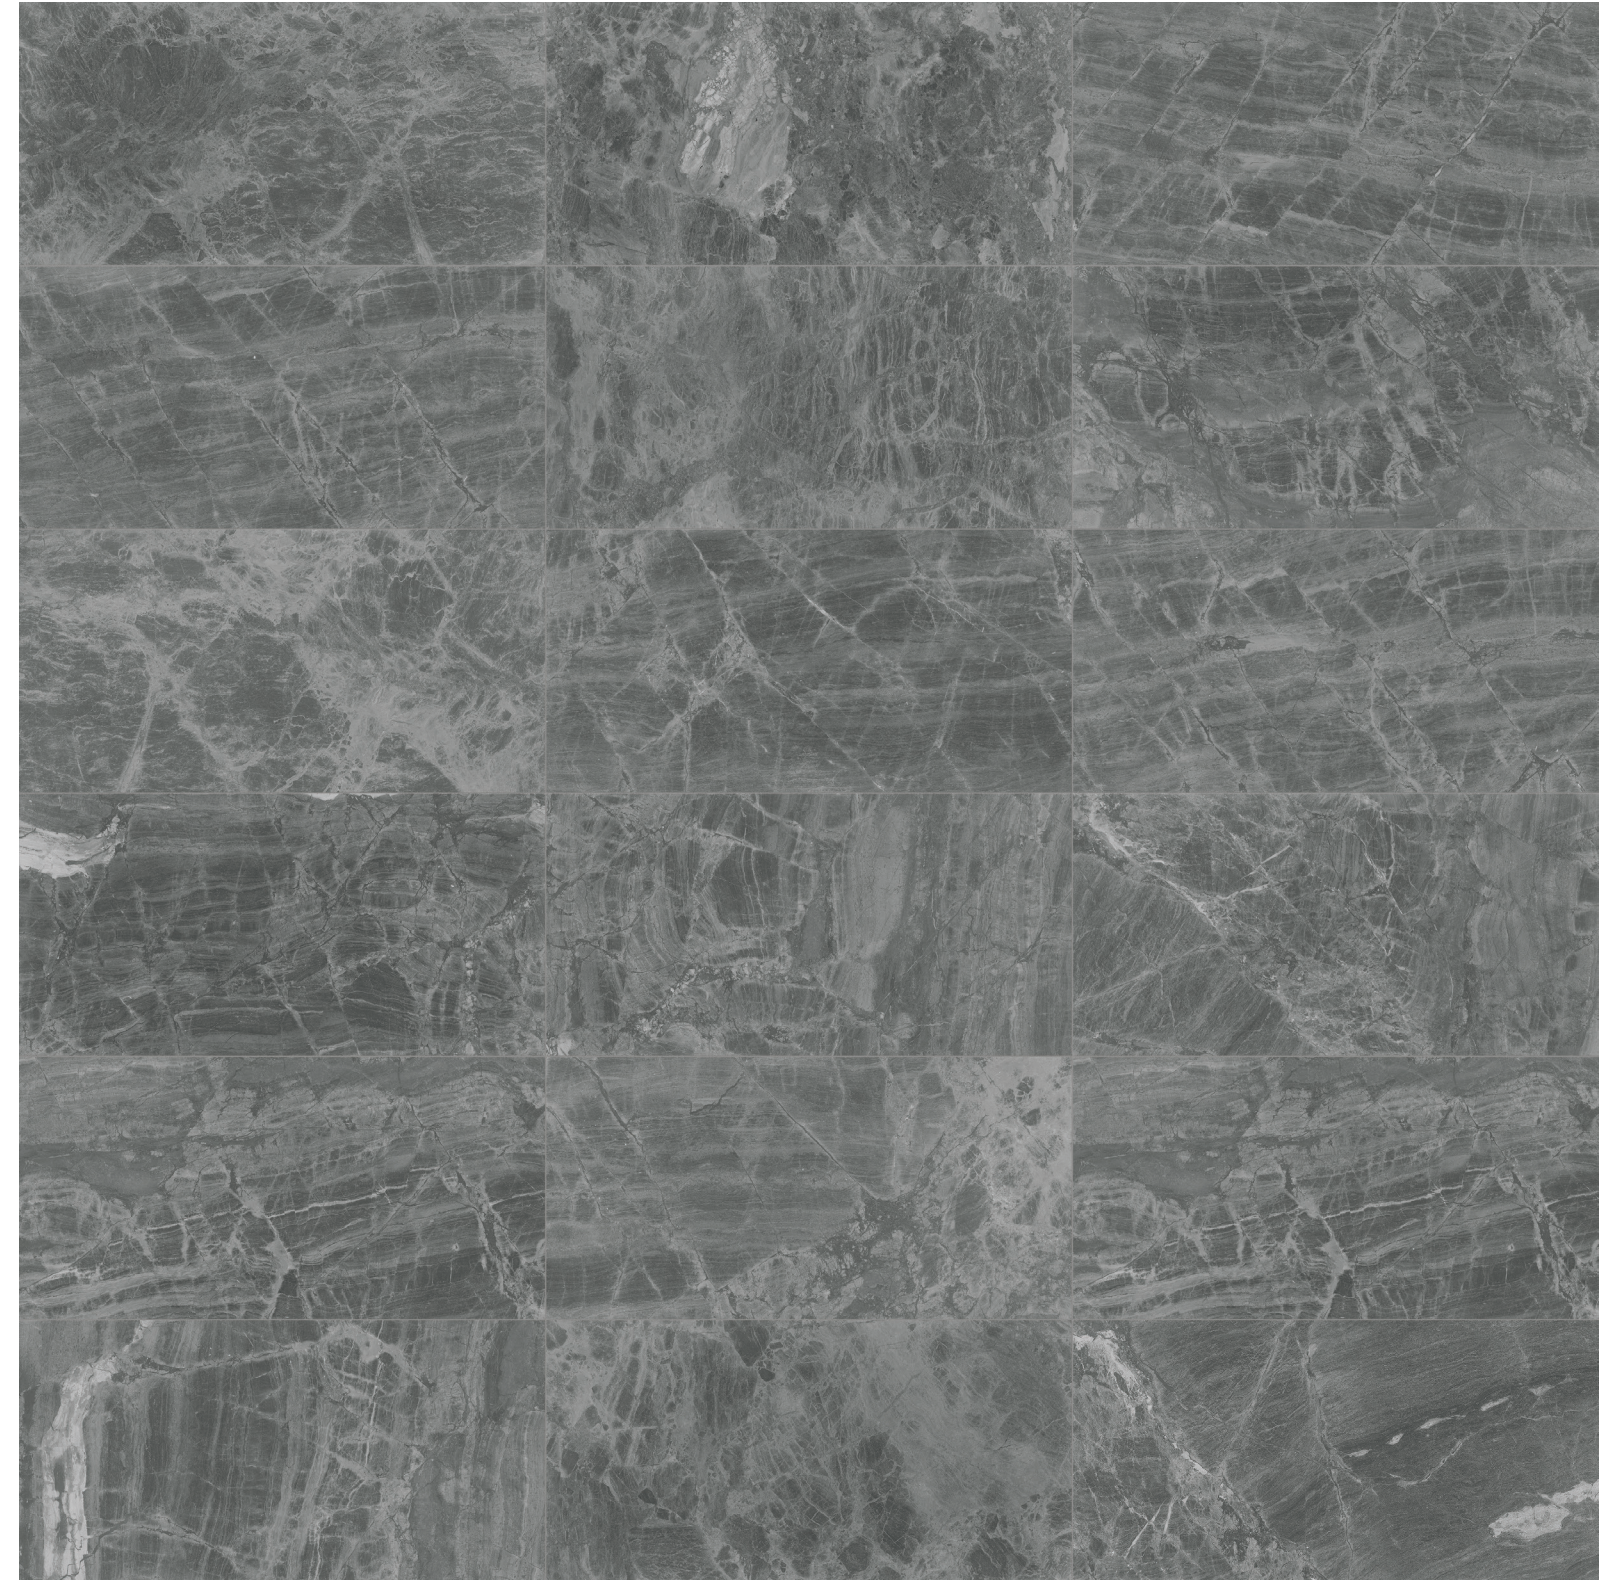

18 x 36 in / 45.7 x 91.4 cm tile variations