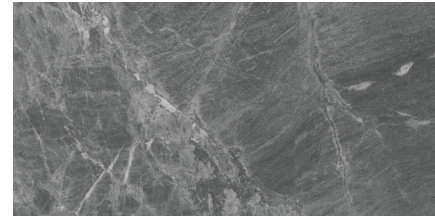

12 x 24 in / 30.5 x 61 cm
Brushed 5000-0579-0