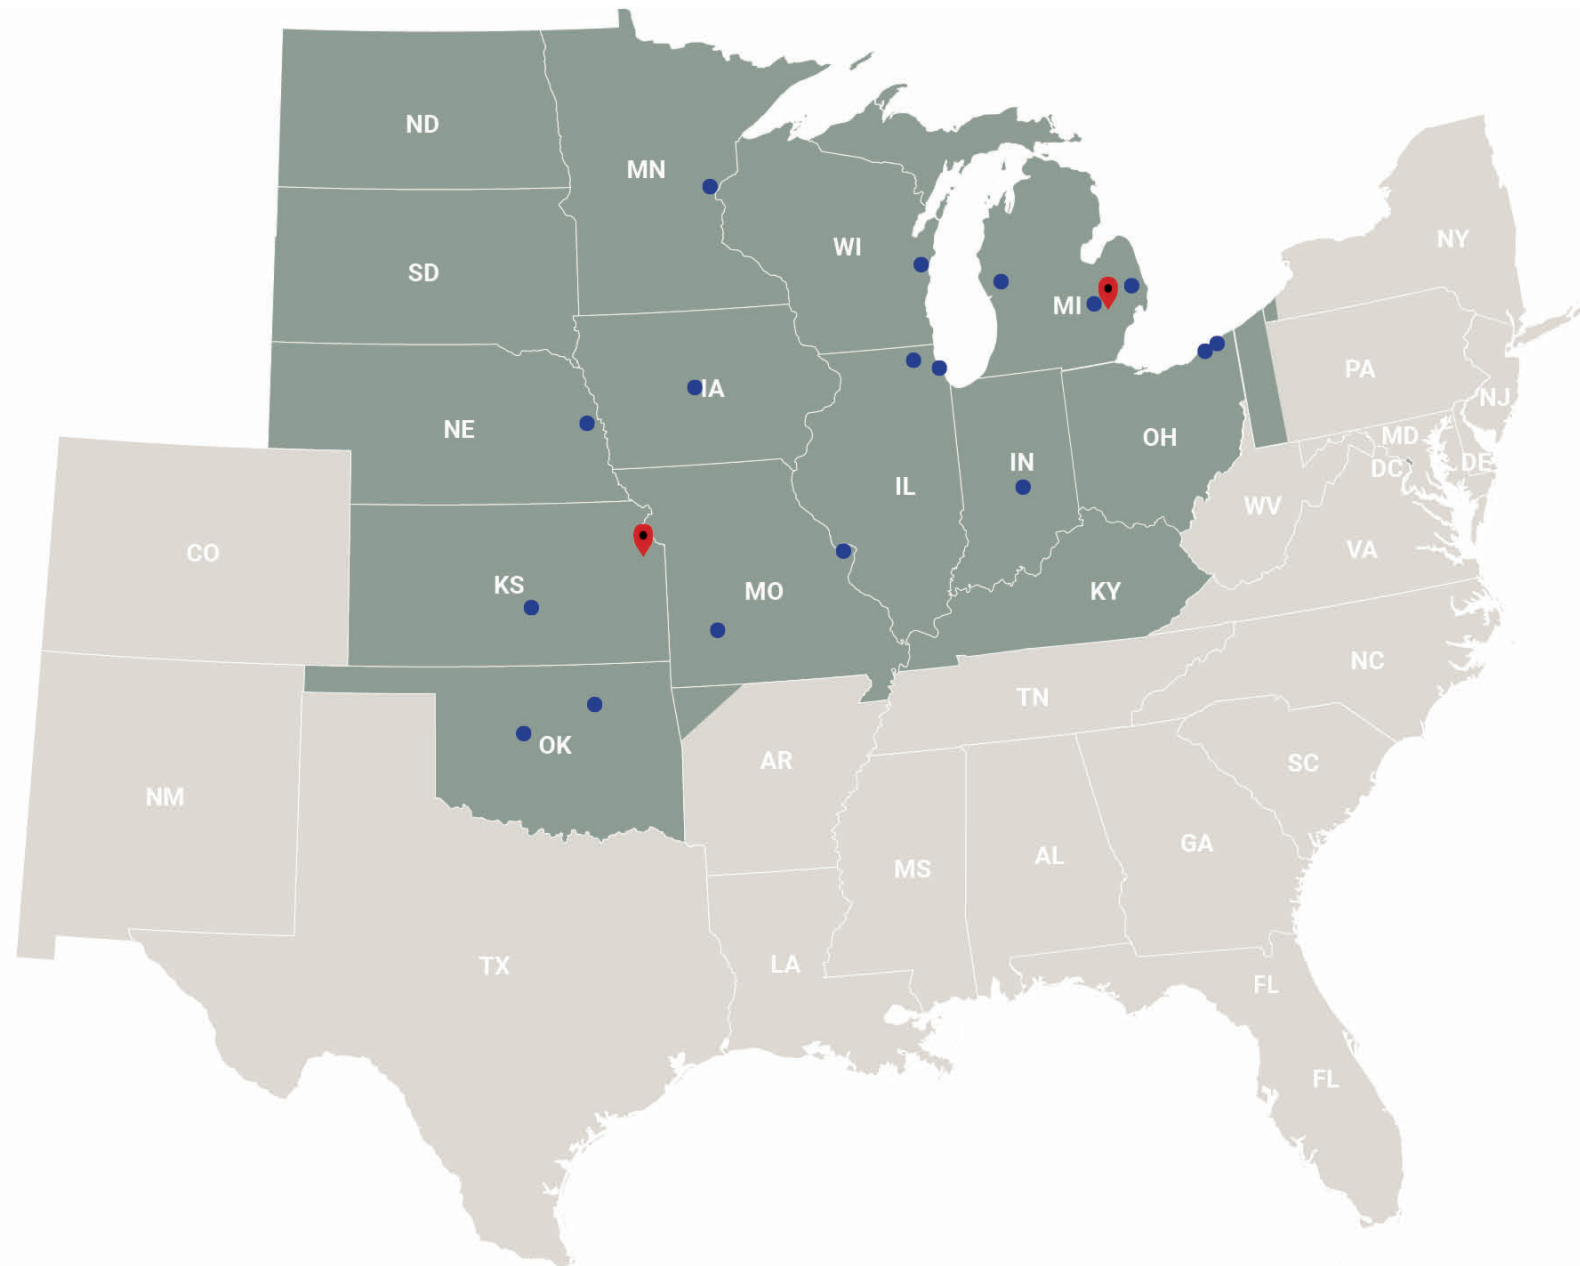

**VIRGINIATILE**

# VIRGINIATILE

● = Showroom and Warehouse

■ Operating Territory

📍 = Distribution Center

## MICHIGAN

Farmington Hills  
24404 Indoplex Circle  
Farmington Hills MI 48335

Grand Rapids  
3440 Broadmoor Ave SE  
Grand Rapids MI 49512

Livonia Dist Center  
28320 Plymouth Road  
Livonia MI 48150

Troy  
900 W Maple Road  
Troy MI 48084