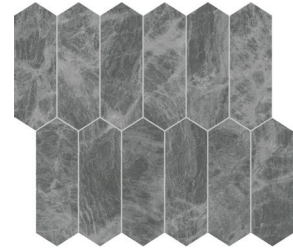

# Formats and finishes at a glance

18 x 36 in / 45.7 x 91.4 cm  
Brushed 5000-0578-0

12 x 24 in / 30.5 x 61 cm  
Brushed 5000-0579-0

3 x 12 in / 7.5 x 30.5 cm  
Brushed 5000-0581-0

## Mosaics

1.25 x 4 in / 3.3 x 10 cm  
Herringbone Mosaic  
Brushed 5001-0306-0

2 x 6 in / 4.9 x 15 cm  
Picket Mosaic  
Brushed 5001-0307-0

2 in / 4.9 cm  
Hexagon Mosaic  
Brushed 5001-0305-0

## Trim

1/2 x 12 in / 1.3 x 30.5 cm  
Deco-Bar  
Honed 5002-0113-0