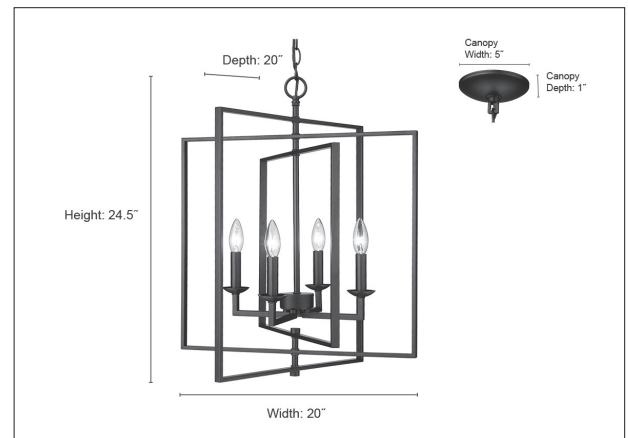

3231 RBZ

Millennium Lighting
105 Declaration Drive
McDonough, GA 30253
www.millenniumlighting.com