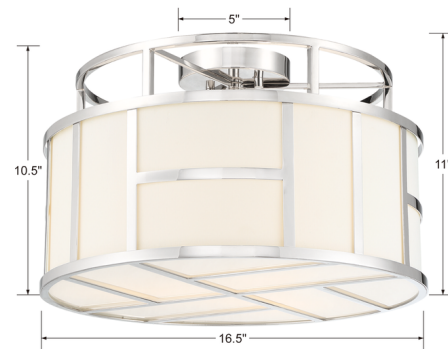

Lightology

lightology.com
866-954-4489
03-22-26

Project: _____

Company: _____

Location: _____ Fixture Type: _____

SPEC #: **CRY669411**

Approved On: _____ Approved By: _____

Danielson Semi Flush Ceiling Light By Crystorama

Description

The Danielson Semi Flush Ceiling light designed by Libby Langdon will light up your space with a modern flare that diffuses a warm glow that is both elegant and dramatic. The classic drum shade on this ceiling mount features a White textured silk surrounded by a steel geometric frame finished in Vibrant Gold. UL listed.

Specifications

COLOR . . . . . White
BODY FINISH . . . . . Vibrant Gold
WATTAGE 129W
DIMMER . . . . . Standard 120V
DIMENSIONS . . . . . 16.5"W x 10.5"H
BULB NOT INCLUDED . . . . . 3 x A19/Medium (E26)/43W/120V Incandescent
COUNTRY OF ORIGIN . . . . . China

Notes:

CLICK TO VIEW PRODUCT