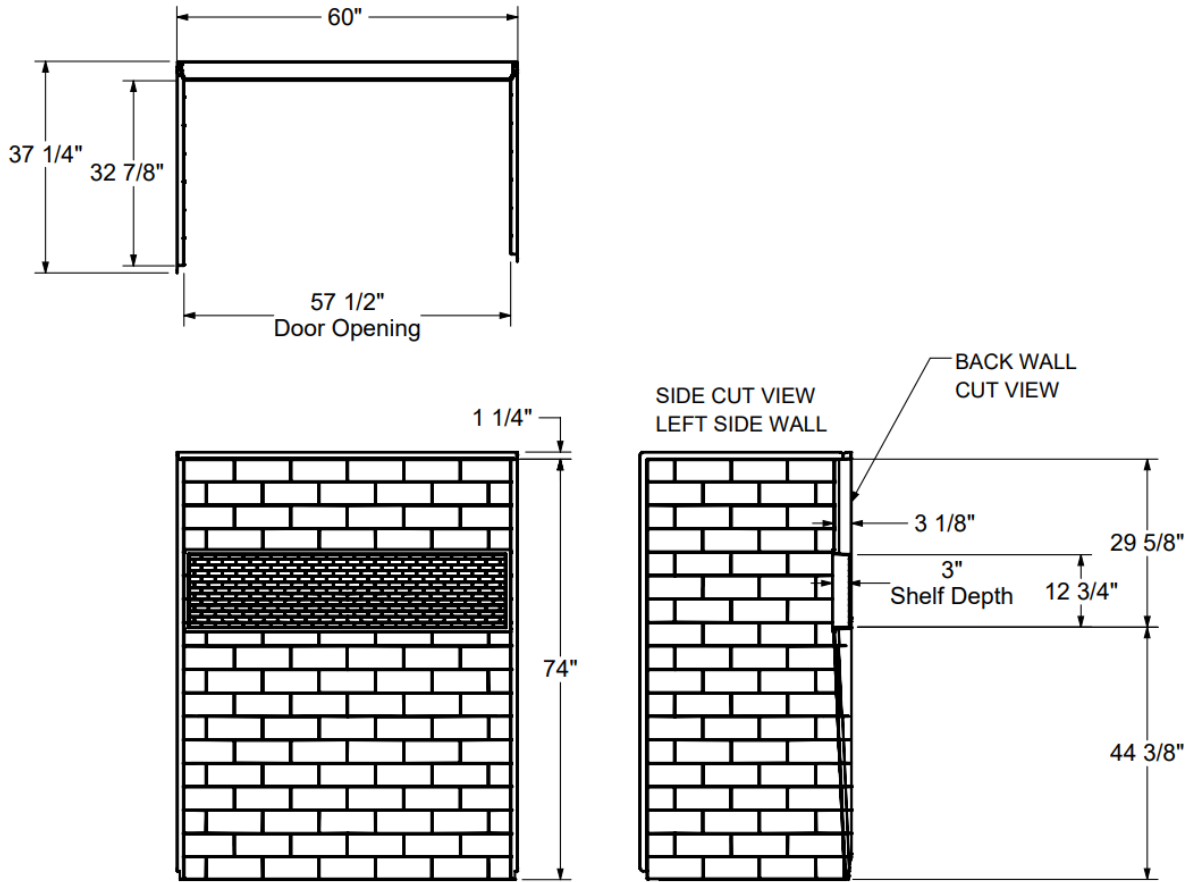

Z041-6400-00

60x36x74 NEXTILE DIRECT-TO-STUD SHOWER WALLS IN WHITE

Exterior Dimensions: 60W x 36D x 74H

Note: Dimensions may vary +/- 1/4"

COLOR & TRIM OPTIONS

Standard Color	Code
White	-00

FEATURES

- Construction:
 - Shower kit includes: 2-piece back wall and 2 side walls
 - Designed with a direct-to-stud water management system
 - Realistic tile wall look made of glossy solid surface material with textured grout lines
 - Spacious wall-to-wall storage niche with no modification required to the frame studs
 - Proudly made in North America
 - Featuring Evergrout™: the first realistic and textured grout lines with that won't crack or leak
 - Designed to fit ONLY compatible products
 - Storage niche can be personalized with real tile for a truly custom look
 - 4-piece wall set packaged in one compact box making it easy to handle and install
 - Compatible with all Bootz 60x36 Shower Bases

STANDARDS AND RATINGS*

- MAS Certified Green

Material to be stacked on pallets.

Z041-6400-00

60x36x74 NEXTILE DIRECT-TO-STUD SHOWER WALLS IN WHITE

Note: Base dimensions may vary +/- 1/4"

FEATURES Dimensional Tolerance $\pm 1/4$ ". Dimensions needed for site preparation should be measured from the unit. American Bath Group assumes no responsibility for preparatory work.

Type and Model #	Pieces	Material	Surface	Installation
Shower Wall #Z041-6400	4	Solid Surface	Tile	Direct-to-Stud

DIMENSIONS

Specifications	inches
Wall Depth:	37-1/4
Wall Length:	60
Wall Height:	75-1/4
Wall Thickness:	1-1/4
Shelf Height:	13

Cross-Section Image