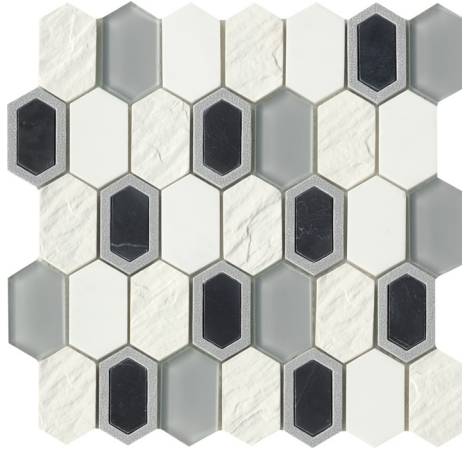

Literati™ combines the elements of glass and stone in a striking pattern. Various textures and stone blends add character and charm to this unique collection of mosaics.

# LITERATI™

*Resin Cast Stone Mosaic*

WALL  RESIDENTIAL  COMMERCIAL  INDOOR 

Irving

Melville

Poe

Stowe

Twain

<p><b>Sizes</b></p>	 <p>12" x 12" Mesh 11.81" x 11.93"</p>
<p><b>Thickness</b></p>	<p>8mm</p>
<p><b>Testing</b></p>	<p>Shade Variation Rating</p>
<p><b>Results*</b></p>	<p>V2</p>

-  **Sustainability Attributes**
- Health Product Declaration (HPD) provided upon request
  - Product Packaging is 100% recyclable
  - VOC Free