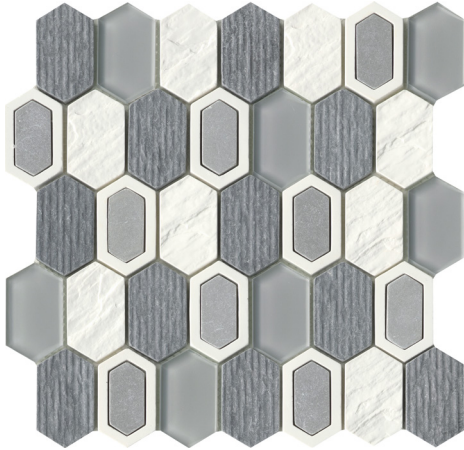

Literati™ combines the elements of glass and stone in a striking pattern. Various textures and stone blends add character and charm to this unique collection of mosaics.

# LITERATI™

*Resin Cast Stone Mosaic*

WALL  RESIDENTIAL  COMMERCIAL  INDOOR 

Irving

Melville

Poe

Stowe

Twain

<p><b>Sizes</b></p>	 <p>12" x 12" Mesh 11.81" x 11.93"</p>
<p><b>Thickness</b></p>	<p>8mm</p>
<p><b>Testing</b></p>	<p>Shade Variation Rating</p>
<p><b>Results*</b></p>	<p>V2</p>

-  **Sustainability Attributes**
- Health Product Declaration (HPD) provided upon request
  - Product Packaging is 100% recyclable
  - VOC Free