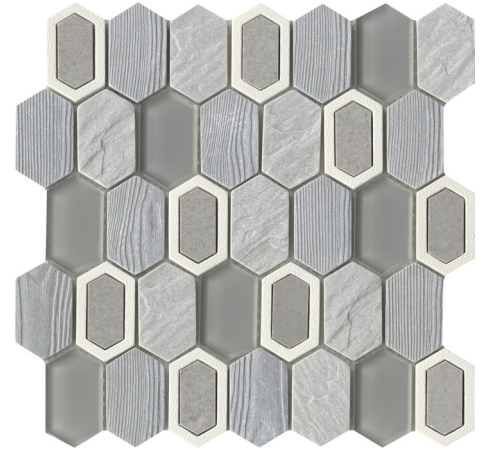

Literati™ combines the elements of glass and stone in a striking pattern. Various textures and stone blends add character and charm to this unique collection of mosaics.

# LITERATI™

*Resin Cast Stone Mosaic*

WALL  RESIDENTIAL  COMMERCIAL  INDOOR 

Irving

Melville

Poe

Stowe

Twain

<p><b>Sizes</b></p>	 <p>12" x 12" Mesh 11.81" x 11.93"</p>
<p><b>Thickness</b></p>	<p>8mm</p>
<p><b>Testing</b></p>	<p>Shade Variation Rating</p>
<p><b>Results*</b></p>	<p>V2</p>

-  **Sustainability Attributes**
- Health Product Declaration (HPD) provided upon request
  - Product Packaging is 100% recyclable
  - VOC Free