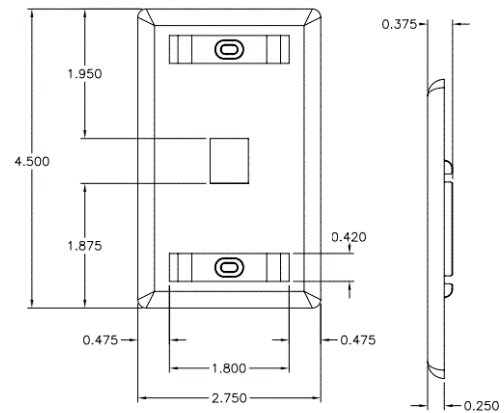

iStation

Wallplates

Wallplate With Label Fields

Features

- Fits all Hubbell keystone connections (AV, data and fiber)
- Supplied with paper labels, clear and color match screw covers
- Secure; Requires removal to access connectivity

Ordering Information

Description	Color	UPC Number	Catalog Number
IFP Wallplate with Label Fields, Single Gang, 1-Port	Office white	662620826349	IFP11OW

Listings

UL and cUL Listed 1863
RoHS Compliant

Specifications

Plate Material	High-impact thermoplastic (UL 94V-0)
----------------	--------------------------------------

HUBBELL

Online Resources

eCatalog

Dimensions in Inches (mm)

Hubbell Wiring Device-Kellems • Hubbell Incorporated (Delaware) • 40 Waterview Drive • Shelton, CT 06484