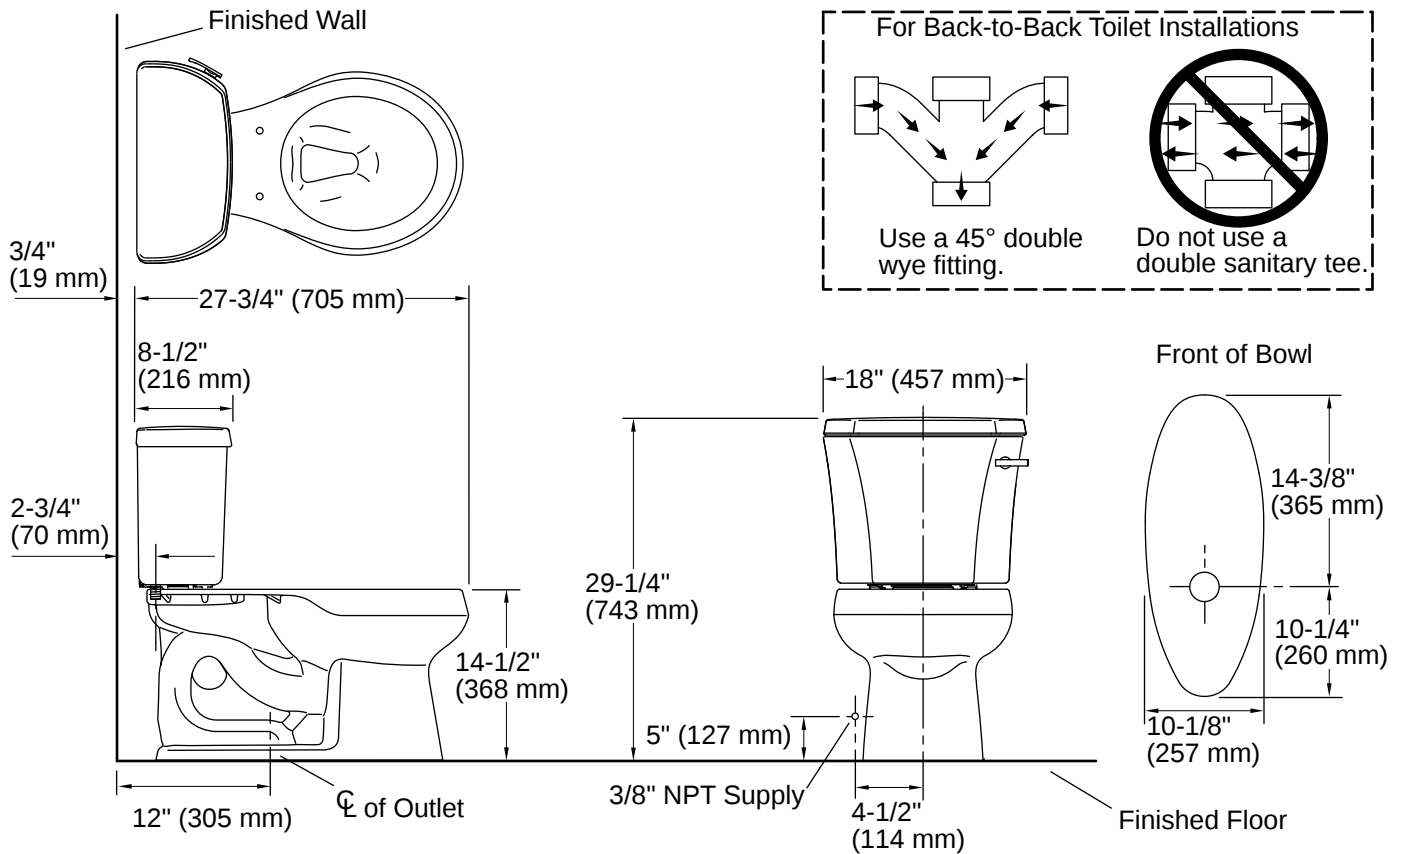

## Technical Information

Rough-in:	Standard 12" (305mm)
Flush Type:	Class Five
Flush Rate:	1.28 gpf (4.8 lpf)
Bowl Shape:	Round-front
Seat-Mounting Holes:	5-1/2" (140 mm)
Waste Outlet:	Floor
Trapway Size:	2-1/8" (54 mm)
Trapway Type:	Exposed
Water Surface Size:	10-1/2" x 7-3/4" (267 mm x 197 mm)
Rim to Water Surface:	5-1/4" (133 mm)

## Included Combo Skus

- K-4197 Round-front toilet bowl
- K-4467-UR Toilet tank, 1.28 gpf

## Installation

- Standard 12" (305 mm) rough-in
- Three-bolt quick-connect installation
- Seat and supply line sold separately