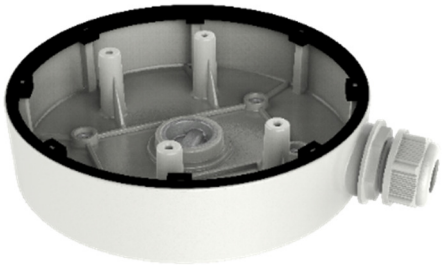

CB155

Junction Box

- Aluminum Alloy with Surface Spray Treatment
- With Cable Outlet(s)
- Indoor and Outdoor Use

The mount should be installed on a flat surface.

Waterproof rubber gasket (included) is necessary for outdoor application.

The wall must be capable of supporting at least three times as much as the total weight of the camera and the junction box.

The maximum load capacity of the junction box is 2 kg (4.4 lb).

Available Model

CB155

Specifications

Model	CB155
Parameters	Junction Box
Appearance	Hikvision white
Material	Aluminum alloy
Dimension	Φ155 mm × 36 mm (Φ6.1" × 1.42")
Weight	300 g (0.66 lb)

Dimensions