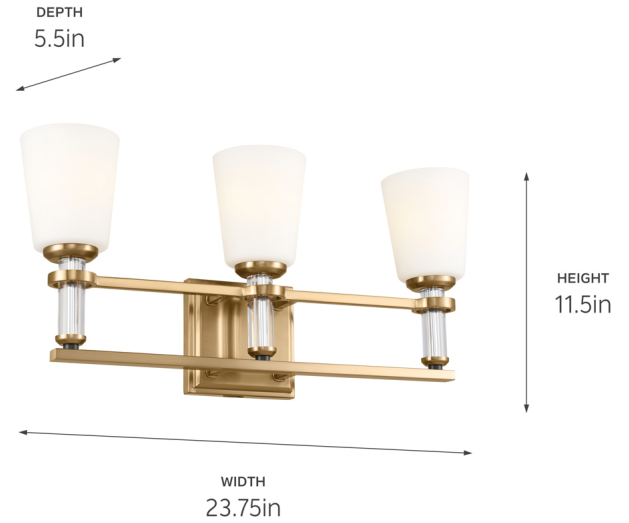

SPECIFICATIONS

Certifications/Qualifications

ADA Compliant	No
Prop65	Yes
Location Rating	Damp
	kichler.com/warranty

Dimensions

Height	11.5"
Width	23.75"
Height From Center Of Wall Opening (Spec Sheet)	8.5"
Depth	5.5"
Weight	7.25 LBS
Canopy Height	5.75"
Canopy Width	5.75"
Canopy Depth	1.25"

Electrical

Input Voltage	120 V

Light Source

Light Source	Bulb
Lamp Included	Not Included
# Of Bulbs/LED Modules	3
Max Or Nominal Watt	75 W
Lamp Type	A19
Socket Type	E26 (Medium)
Dimmable	Yes

Mounting/Installation

Interior/Exterior	Interior Product
Mounting Weight	5 LBS
Install Glass Up Or Down	Both
Lead Wire Length	6
Wire Connectors	Wire Nuts

FIXTURE ATTRIBUTES

Housing/Glass

Primary Material	Steel
Shade Included	No
Shade Dimensions	4.75 DIA X 5.5 H

Product/Ordering Information

SKU	55147BNB
Finish	Brushed Natural Brass
UPC	783927017831

Finishes

- Black
- Brushed Natural Brass
- Polished Nickel