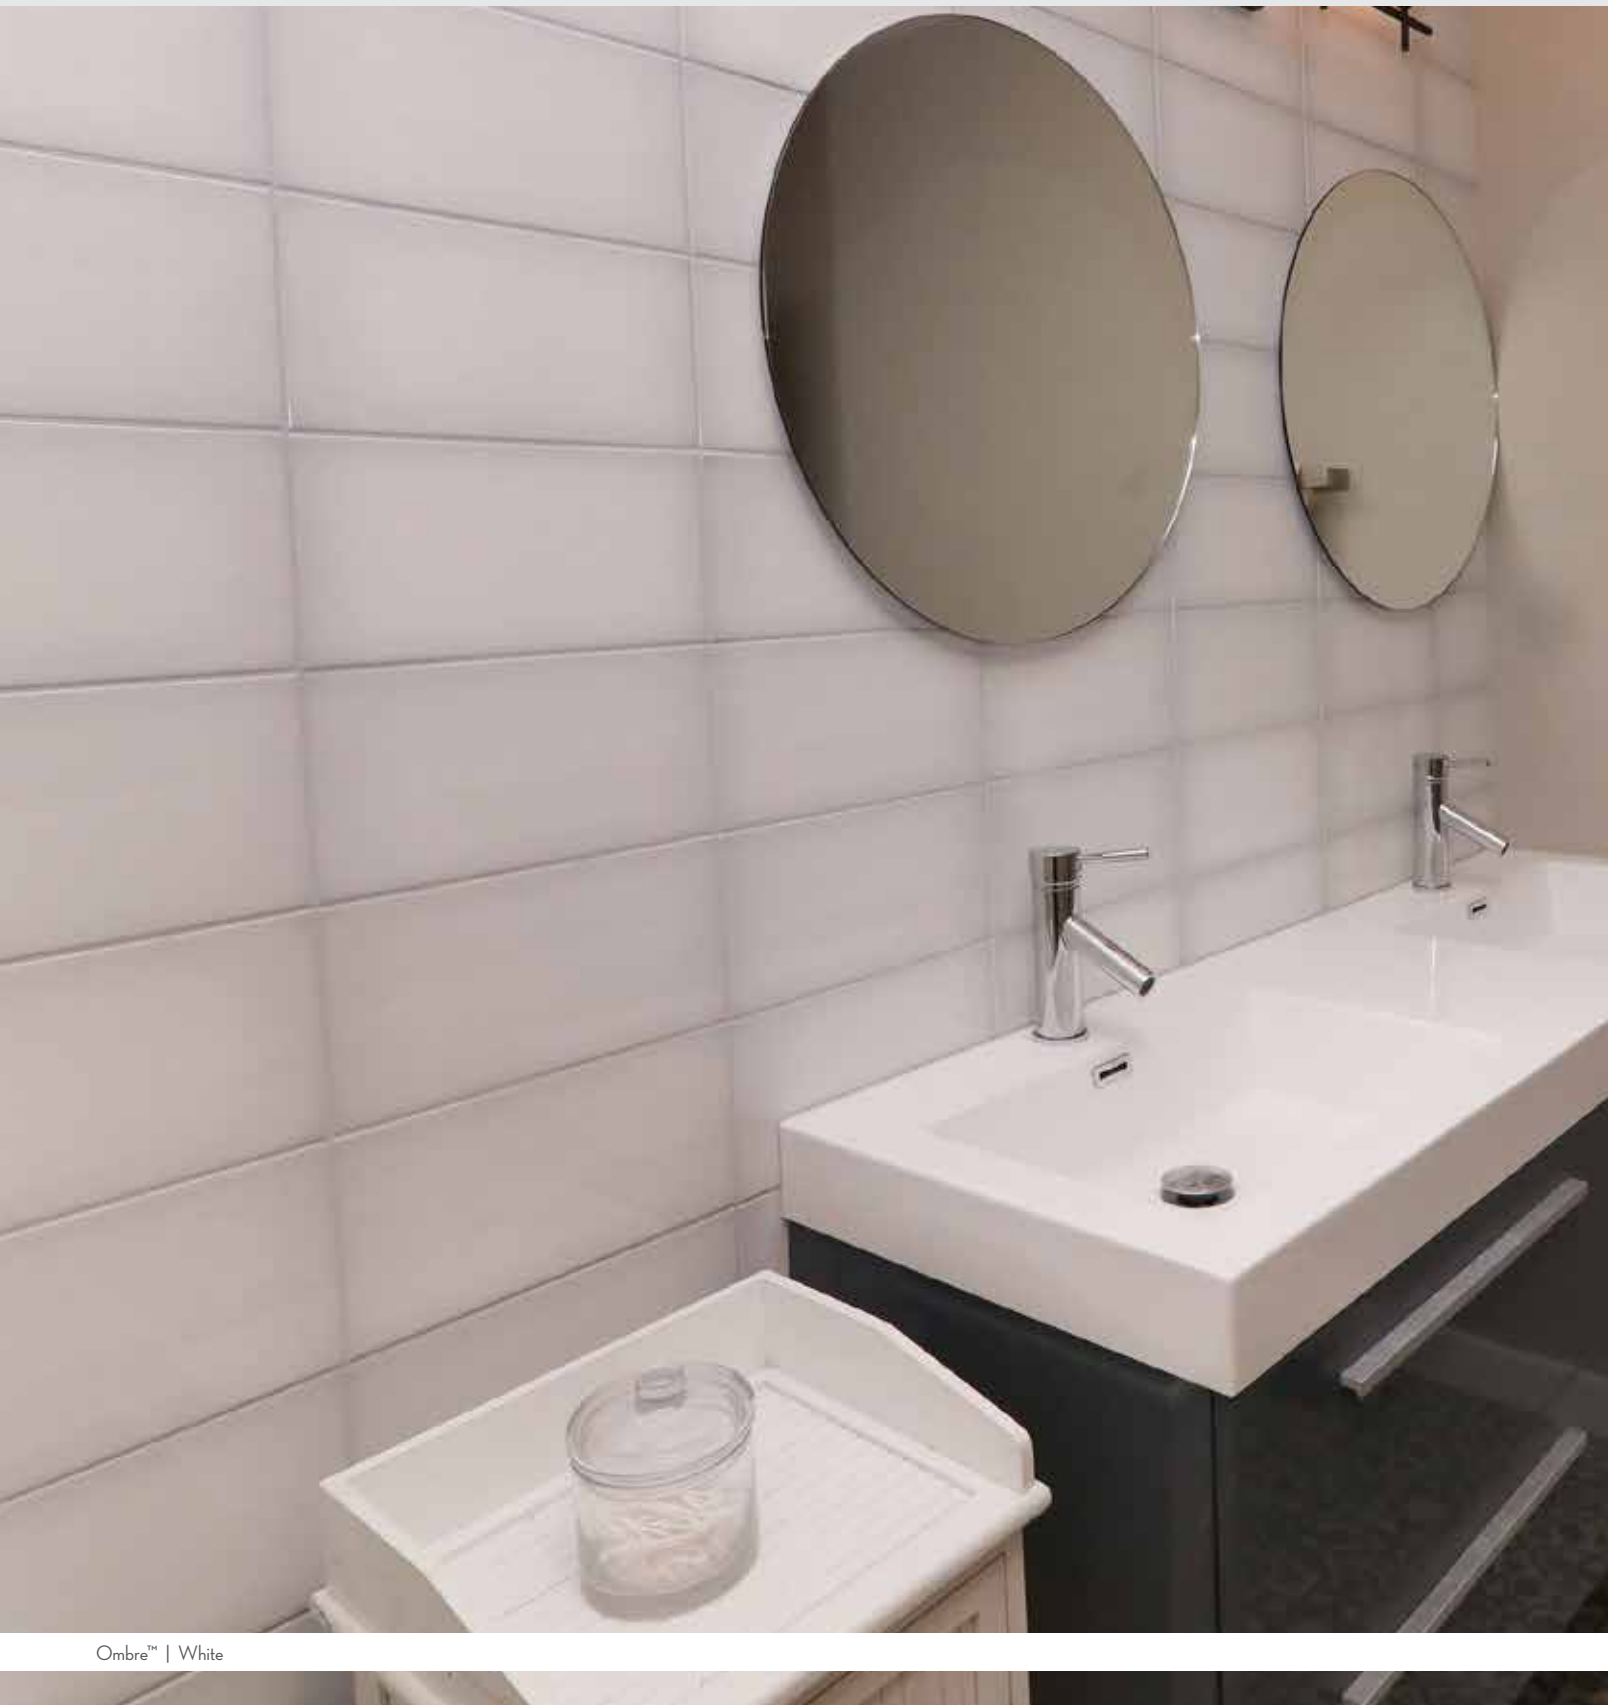

An avant-garde expression of a classic subway tile, Ombre™ is a glazed ceramic wall tile that creates a luminous effect fading from a bright center to a darker, saturated edge.

OMBRE™

Glazed Ceramic