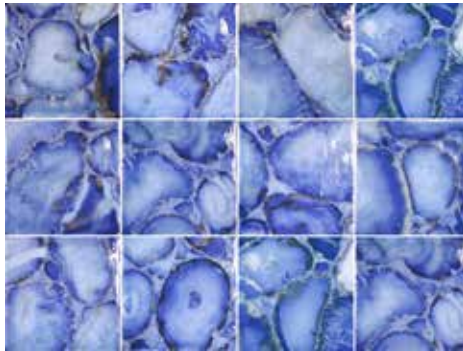

HUES™

Glazed Ceramic

Aqua

Cobalt

Teal

Variation:

Sizes Thickness Grout Joint Recommendation	 6" x 6" 5.85" x 5.85"				
	9mm				
	1/8"				
Testing	Breaking Strength C ₆₄₈	Chemical Resistance C ₆₅₀	Water Absorption C ₃₇₃	Scratch Hardness MOHS	Shade Variation Rating
Results*	>250 lbf	Resistant	<1.0%	4	V4