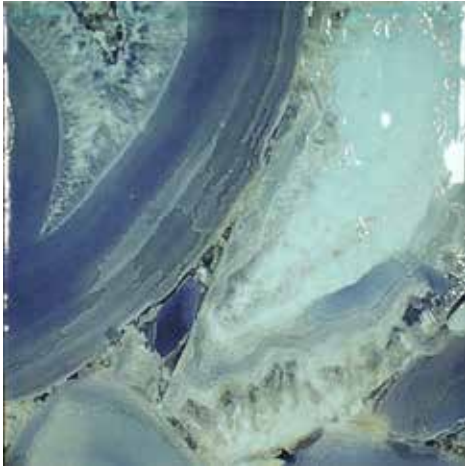

Aqua

Variation:

Sizes Thickness Grout Joint Recommendation	 6" x 6" 5.85" x 5.85"				
	9mm				
	1/8"				
Testing	Breaking Strength C₆₄₈	Chemical Resistance C₆₅₀	Water Absorption C₃₇₃	Scratch Hardness MOHS	Shade Variation Rating
Results*	>250 lbf	Resistant	<1.0%	4	V4

1. **Sustainability Attributes**
2. Health Product Declaration (HPD) provided upon request
   - Product Packaging is 100% recyclable
   - VOC Free

*For more information visit www.emser.com. Always consult a professional for proper usage and installation.