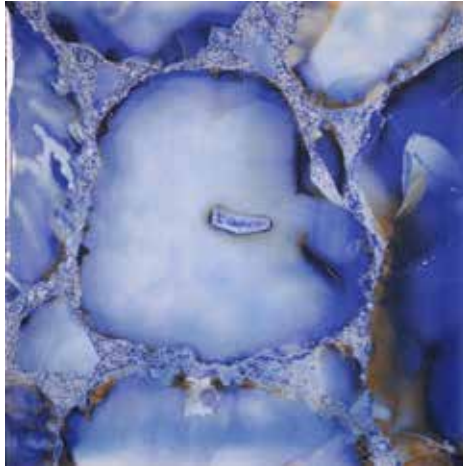

Cobalt

Variation:

Sizes Thickness Grout Joint Recommendation	 6" x 6" 5.85" x 5.85"				
	9mm				
	1/8"				
Testing	Breaking Strength C₆₄₈	Chemical Resistance C₆₅₀	Water Absorption C₃₇₃	Scratch Hardness MOHS	Shade Variation Rating
Results*	>250 lbf	Resistant	<1.0%	4	V4

1. **Sustainability Attributes**
2. Health Product Declaration (HPD) provided upon request
   - Product Packaging is 100% recyclable
   - VOC Free

*For more information visit www.emser.com. Always consult a professional for proper usage and installation.