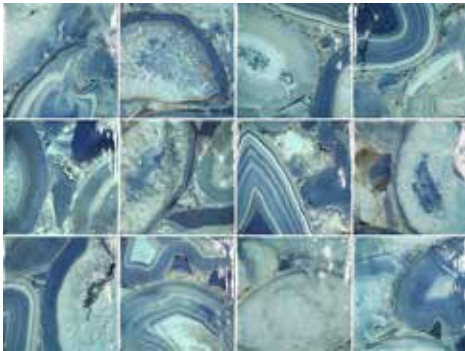

HUES™

Glazed Ceramic

Aqua

Cobalt

Teal

Variation:

Sizes Thickness Grout Joint Recommendation	 6" x 6" 5.85" x 5.85"				
	9mm				
	1/8"				
Testing	Breaking Strength C ₆₄₈	Chemical Resistance C ₆₅₀	Water Absorption C ₃₇₃	Scratch Hardness MOHS	Shade Variation Rating
Results*	>250 lbf	Resistant	<1.0%	4	V4