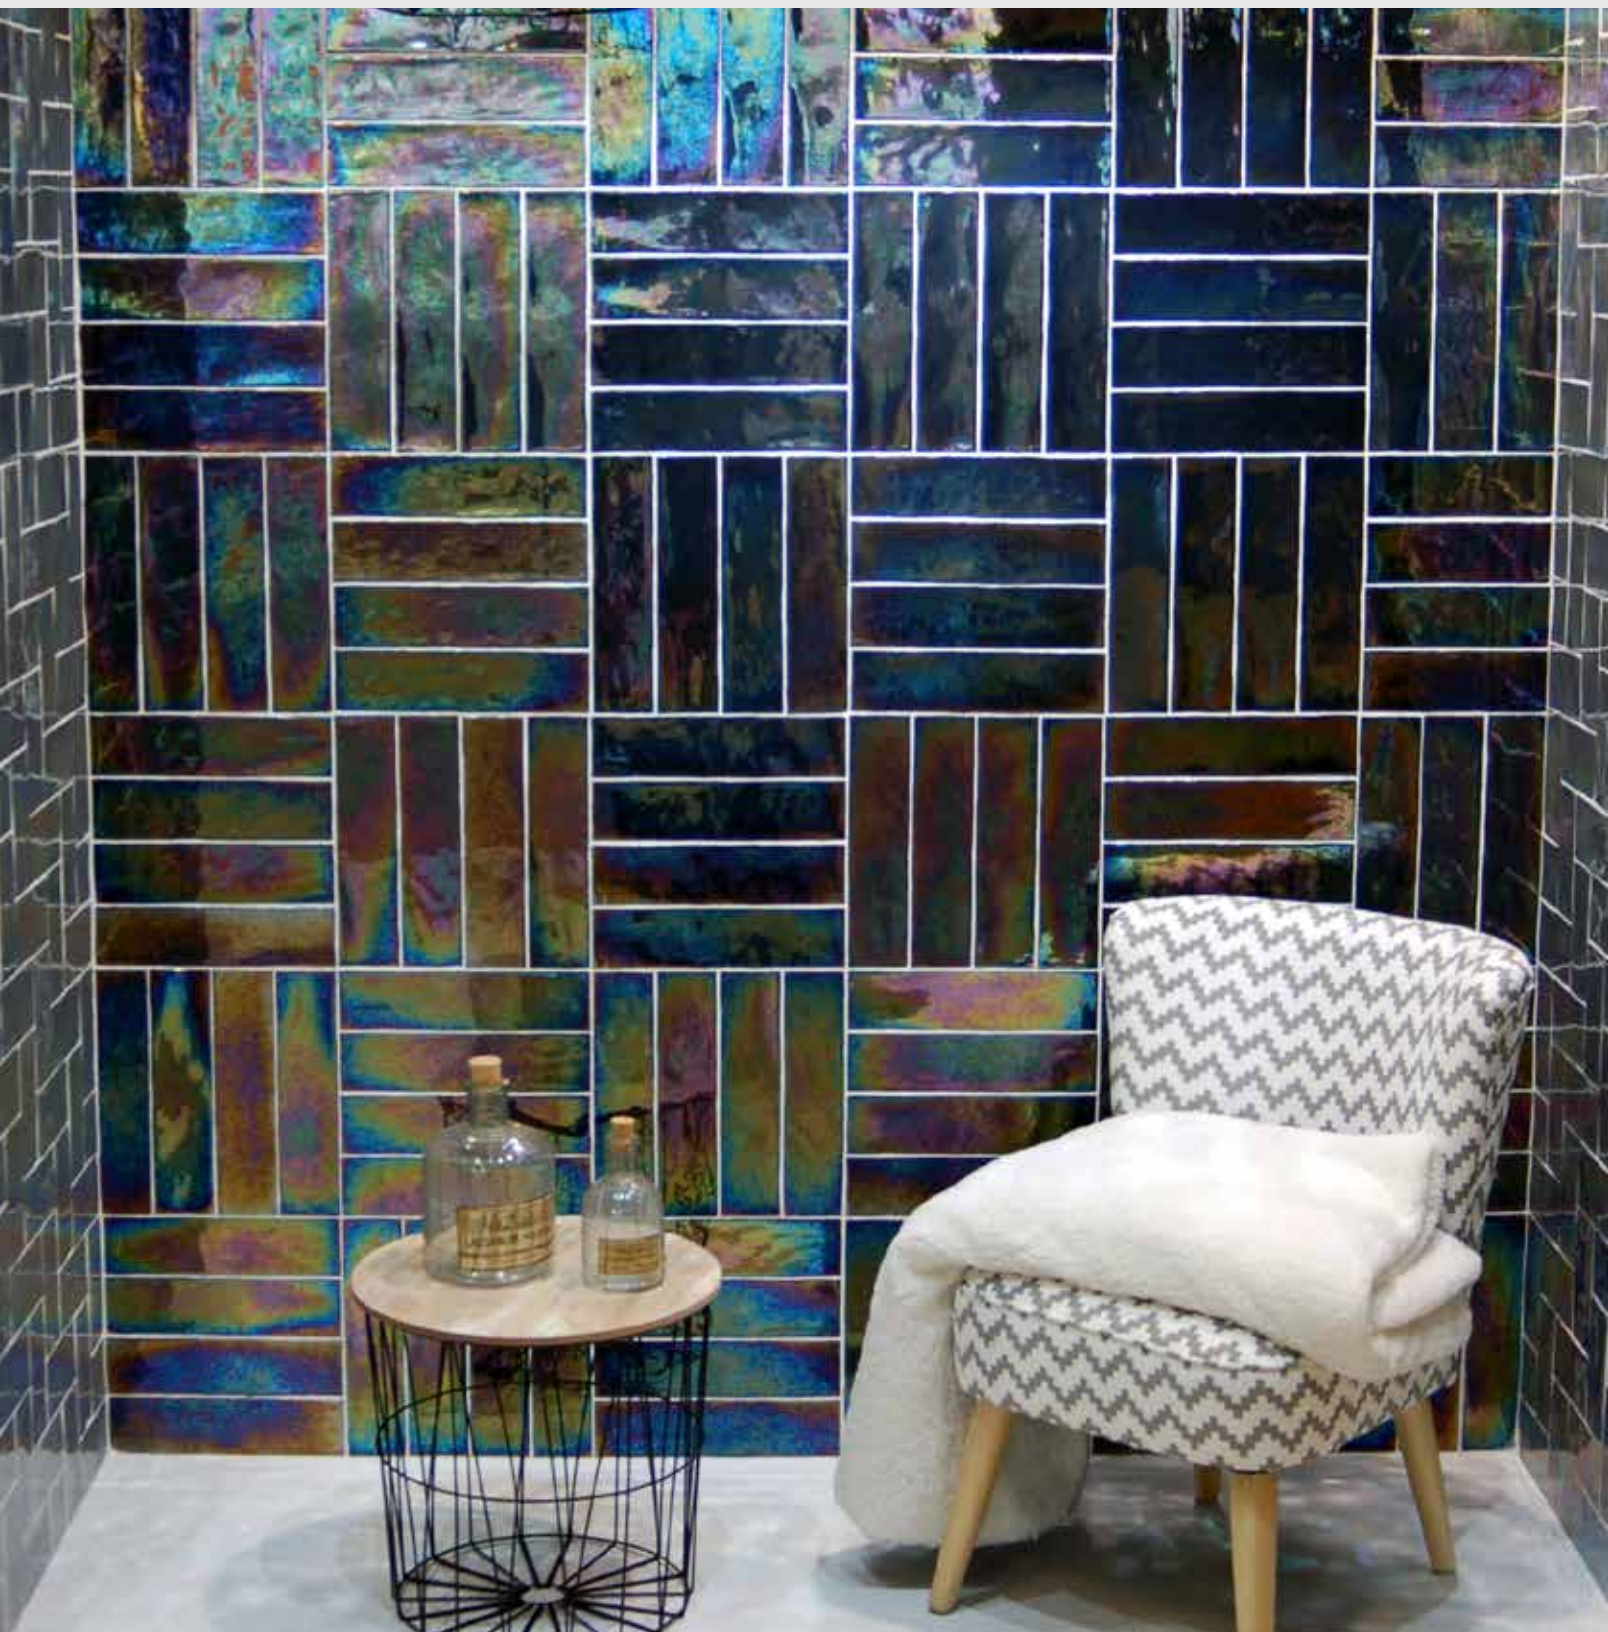

Looking for a signature wow wall moment? Look no further than Luxo™ ceramic tile. Each tile features the beauty of a unique metallic mirror effect – think of the subtle shimmer of color seen in a bubble, the fascination with vintage lucite furnishings, even the bold strokes of blues and greens in a rainbow. Creativity at your fingertips with four colorways.

LUXO™
Glazed Ceramic