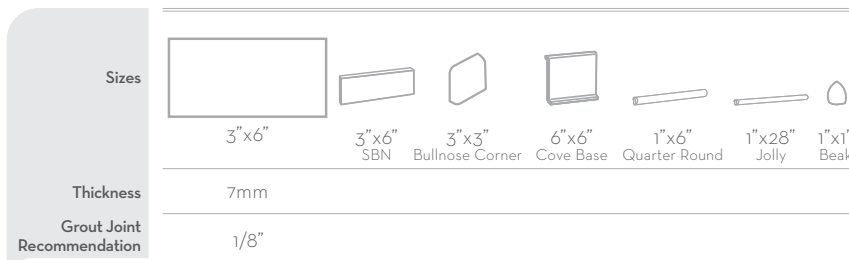

Testing	Breaking Strength C648	Chemical Resistance C650	Water Absorption C373	Scratch Hardness MOHS	Shade Variation Rating
Results*	>150 lbf	Resistant	<20.0%	3	V1

Enhance™ Collection

All Back to Basics™ Colors in Matte Finish

Available in Size 3"x6." MOQ and lead times apply. Consult your local rep for more information.

1. **Sustainability Attributes**
2. Health Product Declaration (HPD) provided upon request
   - Product Packaging is 100% recyclable
   - VOC Free

*For more information visit www.emser.com. Always consult a professional for proper usage and installation. Designed in collaboration with Gensler™ as product design consultant. MOQ and lead times apply. Consult your local rep for more information.