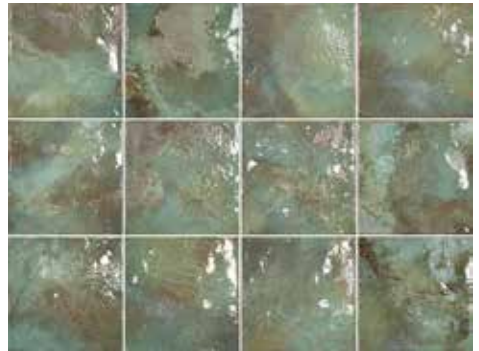

Variation:

Sizes Thickness Grout Joint Recommendation	 6" x 6" 5.85" x 5.85"				
	9mm				
	1/8"				
Testing	Breaking Strength C₆₄₈	Chemical Resistance C₆₅₀	Water Absorption C₃₇₃	Scratch Hardness MOHS	Shade Variation Rating
Results*	>250 lbf	Resistant	<1.0%	4	V4

1. **Sustainability Attributes**
2. Health Product Declaration (HPD) provided upon request
   - Product Packaging is 100% recyclable
   - VOC Free

*For more information visit www.emser.com. Always consult a professional for proper usage and installation.