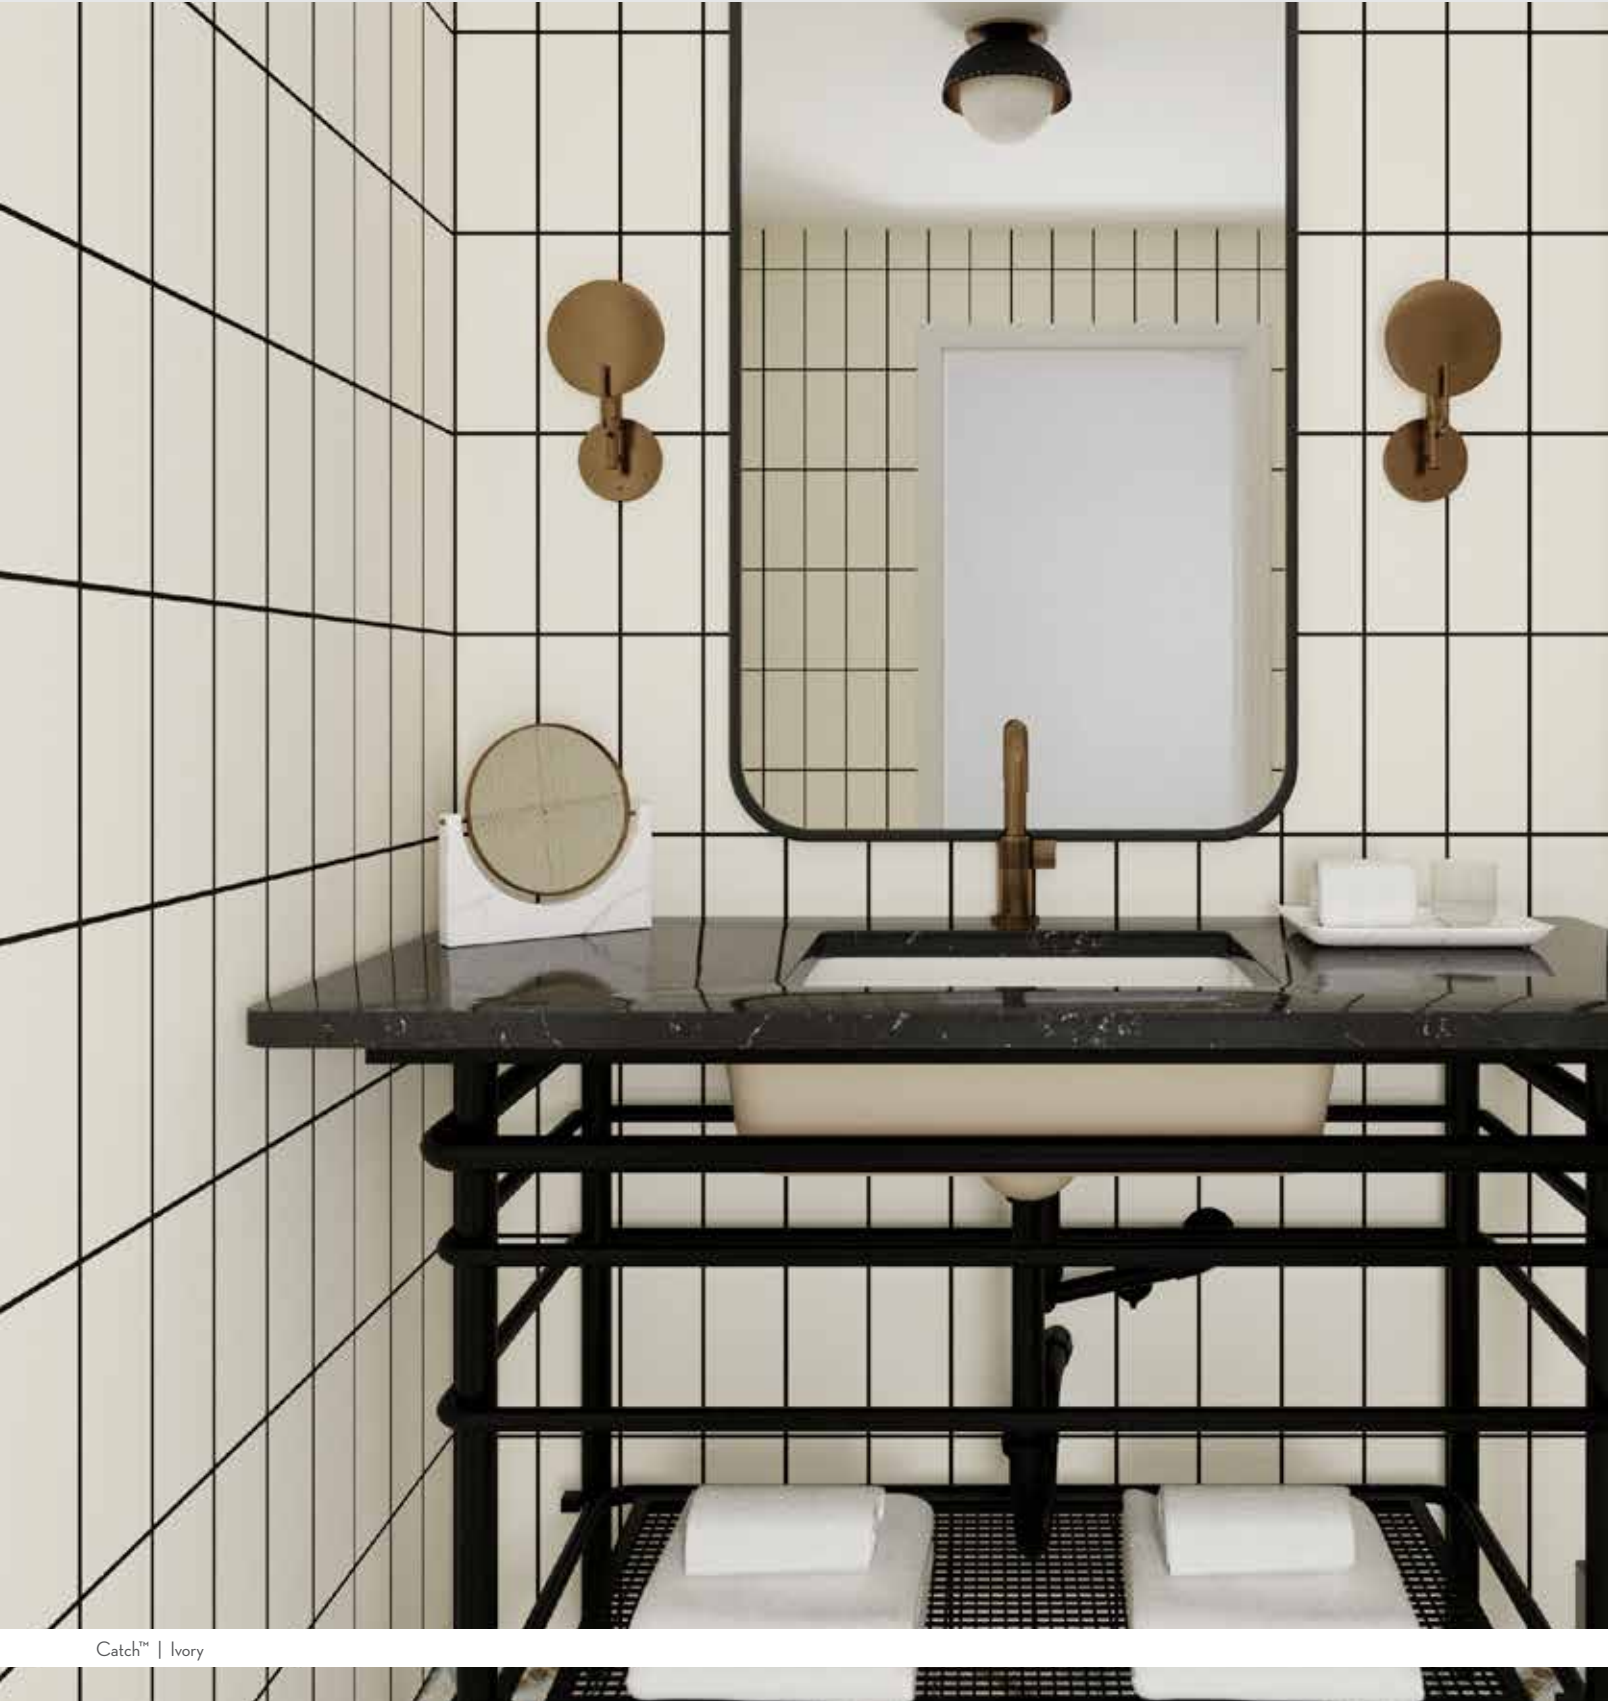

Catch™, a glazed ceramic wall tile that will capture your imagination and inspire truly one-of-a-kind designs. Available in multiple sizes and both a matte and glossy finish, this is no ordinary subway tile. The cool color tones are reminiscent of ocean waves and bring a sense of serenity to any room.

CATCH™

Glazed Ceramic