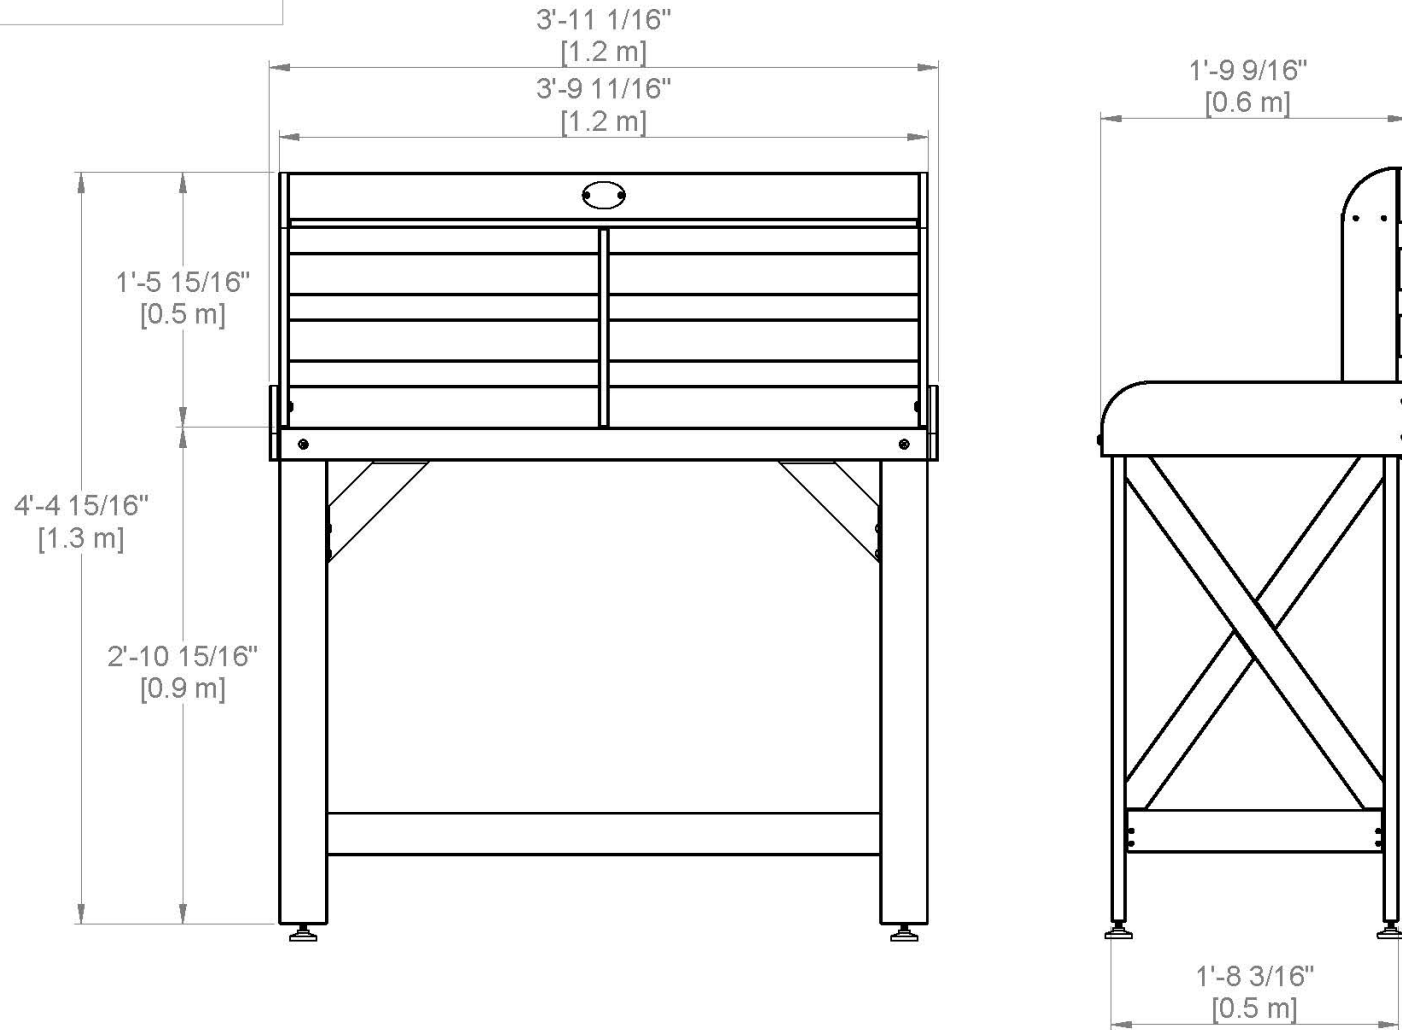

Part Number 2107038 FOOTPRINT

SHEET 1 OF 1

SIZE

Backyard Discovery
 3001 N. Rouse Pittsburg, KS. 66762
 www.backyarddiscovery.com

This drawing and its contents are the property of Backyard Discovery issued in strict confidence and shall not without the prior written permission of the above stated company, be reproduced, copied, or used for any purpose whatsoever except the manufacture of articles for Backyard Discovery. This drawing is loaned and subject to return upon demand.

TOLERANCES UNLESS OTHERWISE SPECIFIED
 (UNITS: mm)
 GENERAL = +1 -0
 X.X = ±0.5mm
 ANGULAR = ±0.5°

FINISH RAW
 SCALE NONE
 DATE 6/23/2021
 DRAWN BY LR

DESCRIPTION
2107038 POTTING TABLE - ACACIA

PART NUMBER LABEL REV