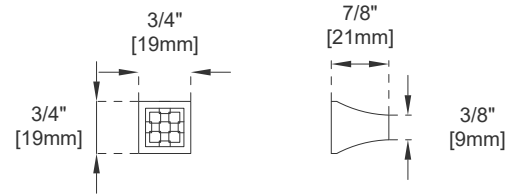

24" LINDEN VANITY

E213-V24-GW E213-V24-WLT
E213-V24-NVB E213-V24-WWW

JAMES MARTIN VANITIES

Top View

Knob

All dimensions are nominal

Diagrams are of cabinet only—James Martin Optional integrated sinktops are not shown

Visit website for warranty and installation information
www.jamesmartinvanities.com