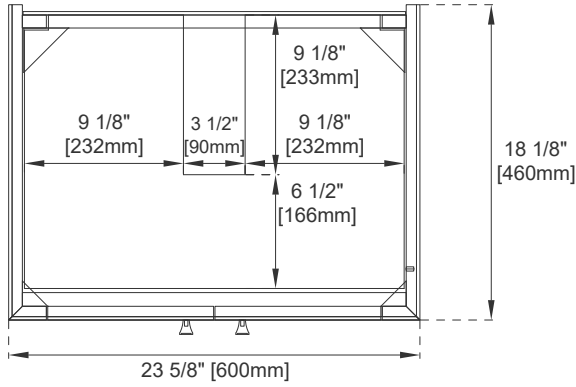

24" LINDEN VANITY

E213-V24-GW E213-V24-WLT
E213-V24-NVB E213-V24-WWW

JAMES MARTIN VANITIES

Top View