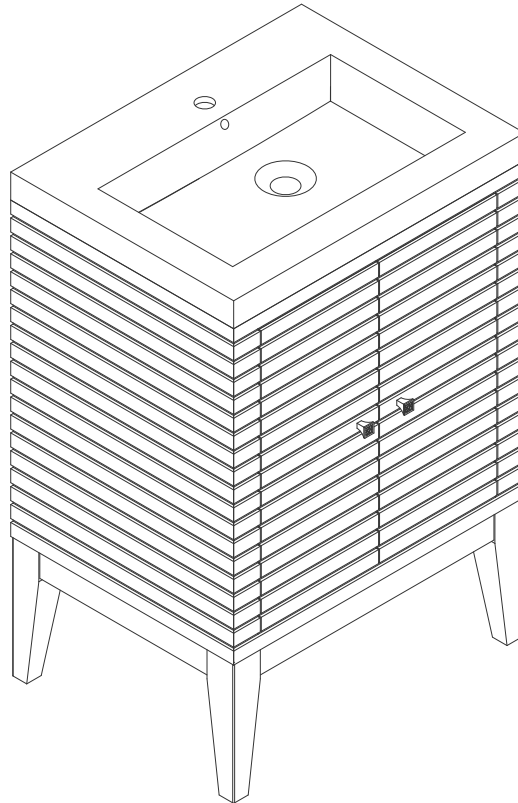

# 24" LINDEN VANITY

E213-V24-GW E213-V24-WLT  
E213-V24-NVB E213-V24-WWW

**JAMES MARTIN**  
VANITIES

## Features and Materials

Solids: GW/NVB-Yellow Poplar;  
WWW-Para Wood and Yellow Poplar;  
WLT-Walnut and Yellow Poplar  
Veneers: WLT/WWW-Walnut  
Panels: MDF  
Installation Type: Floor Standing with Wood Base or Wall Mounted  
Number of Basins: One, Integrated Sinktop  
Sinktop Included: NO, Sold Separately (CSP-S2418-WG)  
Basin Overflow: Yes, Rear Facing  
Number of Doors: Two  
Number of Drawers: 0  
Assembly Type: Remove Base to Wall Hang (hardware included)  
Hardware Material and Finish: Zinc Alloy in Satin Nickel  
Fits Drain Hole Size: 1-3/4"  
European Soft Close Hinges  
Adjustable Levelers

## Dimension

Width: 23-5/8"  
Depth: 18-1/8"  
Height: 33-1/2"  
Rough-In Height: 21-1/2"