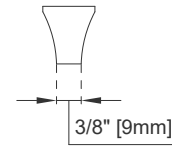

## Features and Materials

Solids: GW/NVB-Yellow Poplar;  
WWW-Para Wood and Yellow Poplar;  
WLT-Walnut and Yellow Poplar  
Veneers: WLT/WWW-Walnut  
Panels: MDF  
Installation Type: Floor Standing with Wood Base or Wall Mounted  
Number of Basins: One, Integrated Sinktop  
Sinktop Included: NO, Sold Separately (CSP-S2418-WG)  
Basin Overflow: Yes, Rear Facing  
Number of Doors: Two  
Number of Drawers: 0  
Assembly Type: Remove Base to Wall Hang (hardware included)  
Hardware Material and Finish: Zinc Alloy in Satin Nickel  
Fits Drain Hole Size: 1-3/4"  
European Soft Close Hinges  
Adjustable Levelers

## Dimension

Width: 23-5/8"  
Depth: 18-1/8"  
Height: 33-1/2"  
Rough-In Height: 21-1/2"

# JAMES MARTIN VANITIES

Top View

Knob

Front View

All dimensions are nominal

Diagrams are of cabinet only—James Martin Optional integrated sinktops are not shown

Visit website for warranty and installation information  
[www.jamesmartinvanities.com](http://www.jamesmartinvanities.com)