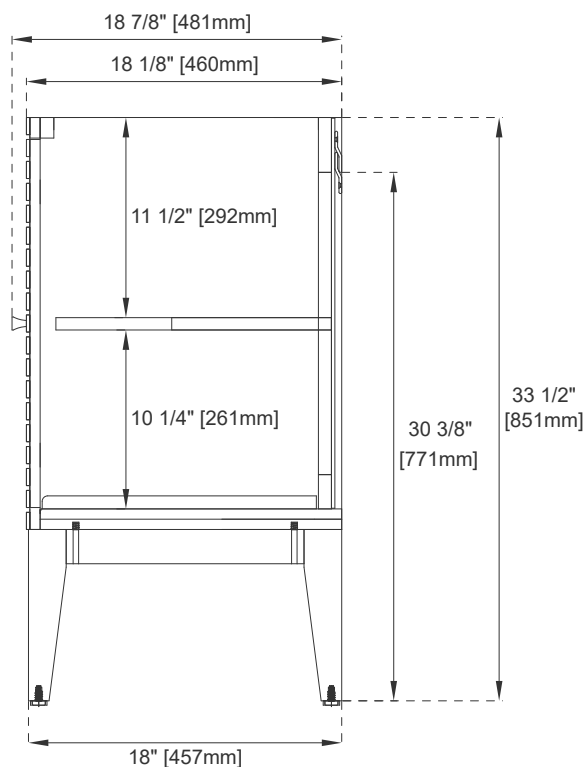

## Dimension

Width: 23-5/8"  
Depth: 18-1/8"  
Height: 33-1/2"  
Rough-In Height: 21-1/2"

# JAMES MARTIN VANITIES

Top View

Knob

Front View

All dimensions are nominal

Diagrams are of cabinet only—James Martin Optional integrated sinktops are not shown

Visit website for warranty and installation information  
[www.jamesmartinvanities.com](http://www.jamesmartinvanities.com)

# 24" LINDEN VANITY

E213-V24-GW E213-V24-WLT  
E213-V24-NVB E213-V24-WWW

# JAMES MARTIN

VANITIES

Back View

Side View

All dimensions are nominal

Diagrams are of cabinet only—James Martin Optional integrated sinktops are not shown

Visit website for warranty and installation information  
[www.jamesmartinvanities.com](http://www.jamesmartinvanities.com)