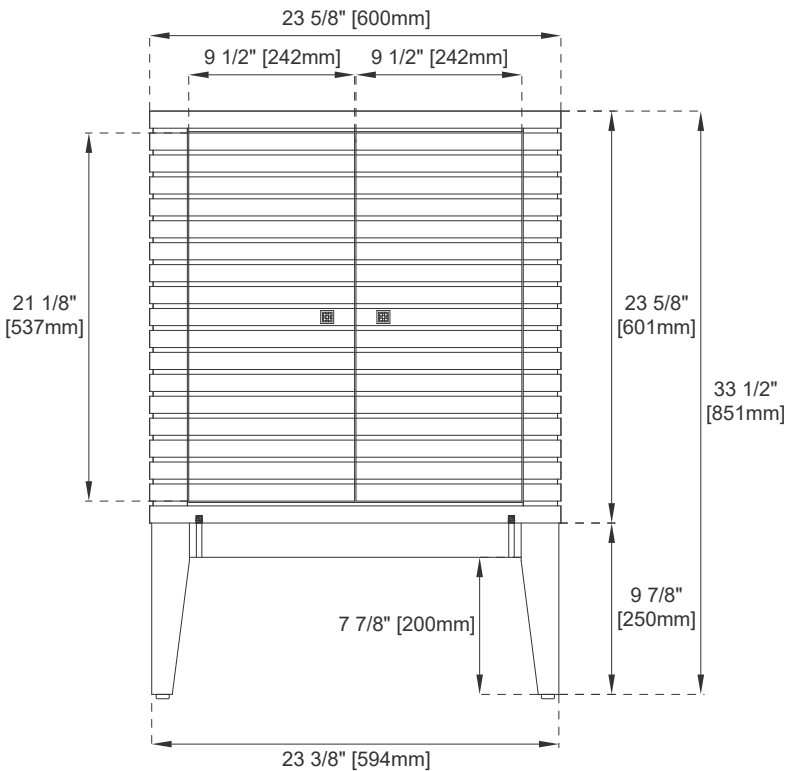

## Features and Materials

Solids: GW/NVB-Yellow Poplar;  
WWW-Para Wood and Yellow Poplar;  
WLT-Walnut and Yellow Poplar  
Veneers: WLT/WWW-Walnut  
Panels: MDF  
Installation Type: Floor Standing with Wood Base or Wall Mounted  
Number of Basins: One, Integrated Sinktop  
Sinktop Included: NO, Sold Separately (CSP-S2418-WG)  
Basin Overflow: Yes, Rear Facing  
Number of Doors: Two  
Number of Drawers: 0  
Assembly Type: Remove Base to Wall Hang (hardware included)  
Hardware Material and Finish: Zinc Alloy in Satin Nickel  
Fits Drain Hole Size: 1-3/4"  
European Soft Close Hinges  
Adjustable Levelers

## Dimension

Width: 23-5/8"  
Depth: 18-1/8"  
Height: 33-1/2"  
Rough-In Height: 21-1/2"

# JAMES MARTIN VANITIES

Top View

Knob

Front View

All dimensions are nominal

Diagrams are of cabinet only—James Martin Optional integrated sinktops are not shown

Visit website for warranty and installation information  
[www.jamesmartinvanities.com](http://www.jamesmartinvanities.com)