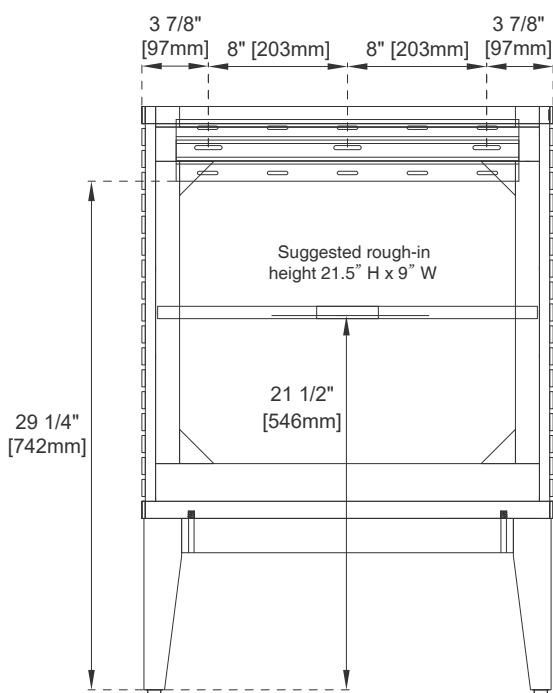

## Dimension

Width: 23-5/8"  
Depth: 18-1/8"  
Height: 33-1/2"  
Rough-In Height: 21-1/2"

# JAMES MARTIN VANITIES

Top View

Knob

Front View

All dimensions are nominal

Diagrams are of cabinet only—James Martin Optional integrated sinktops are not shown

Visit website for warranty and installation information  
[www.jamesmartinvanities.com](http://www.jamesmartinvanities.com)

# JAMES MARTIN

VANITIES

Back View

Side View

All dimensions are nominal

Diagrams are of cabinet only—James Martin Optional integrated sinktops are not shown

Visit website for warranty and installation information  
[www.jamesmartinvanities.com](http://www.jamesmartinvanities.com)