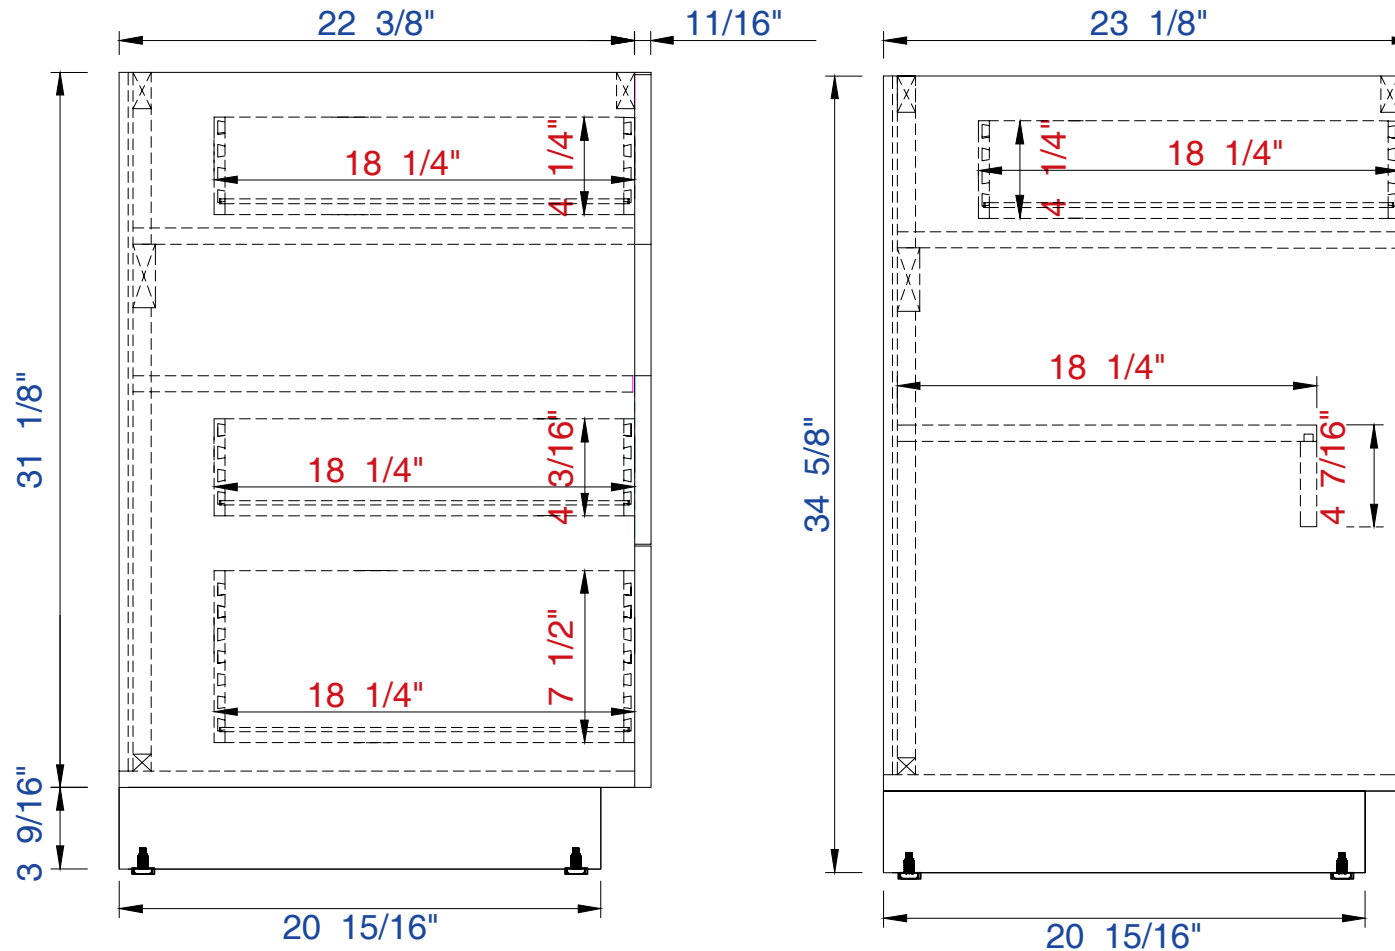

60" S

Item Number:

960-V60S-SAP

JAMES MARTIN

VANITIES™

Seaside 60" Single Vanity

Diagrams with Dimensions
page 01 of 03

NOTE ONE: Countertops are not shown in these diagrams. (Cabinet Only)

Customer's own countertops and sinks may align differently, and modification may be required.

Please consult our website for Countertop Diagrams: www.jamesmartinvanities.com

60" S

Item Number:

960-V60S-SAP

JAMES MARTIN

VANITIES™

Seaside 60" Single Vanity

Diagrams with Dimensions
page 03 of 03

NOTE ONE: Countertops are not shown in these diagrams. (Cabinet Only)

NOTE TWO: This vanity does not have a Backsplash.

Please consult our website for Countertop Diagrams: www.jamesmartinvanities.com

1524mm

Item Number:

960-V60S-SAP

JAMES MARTIN

VANITIES™

Seaside 1524mm Single Vanity

Diagrams with Dimensions
page 01 of 03