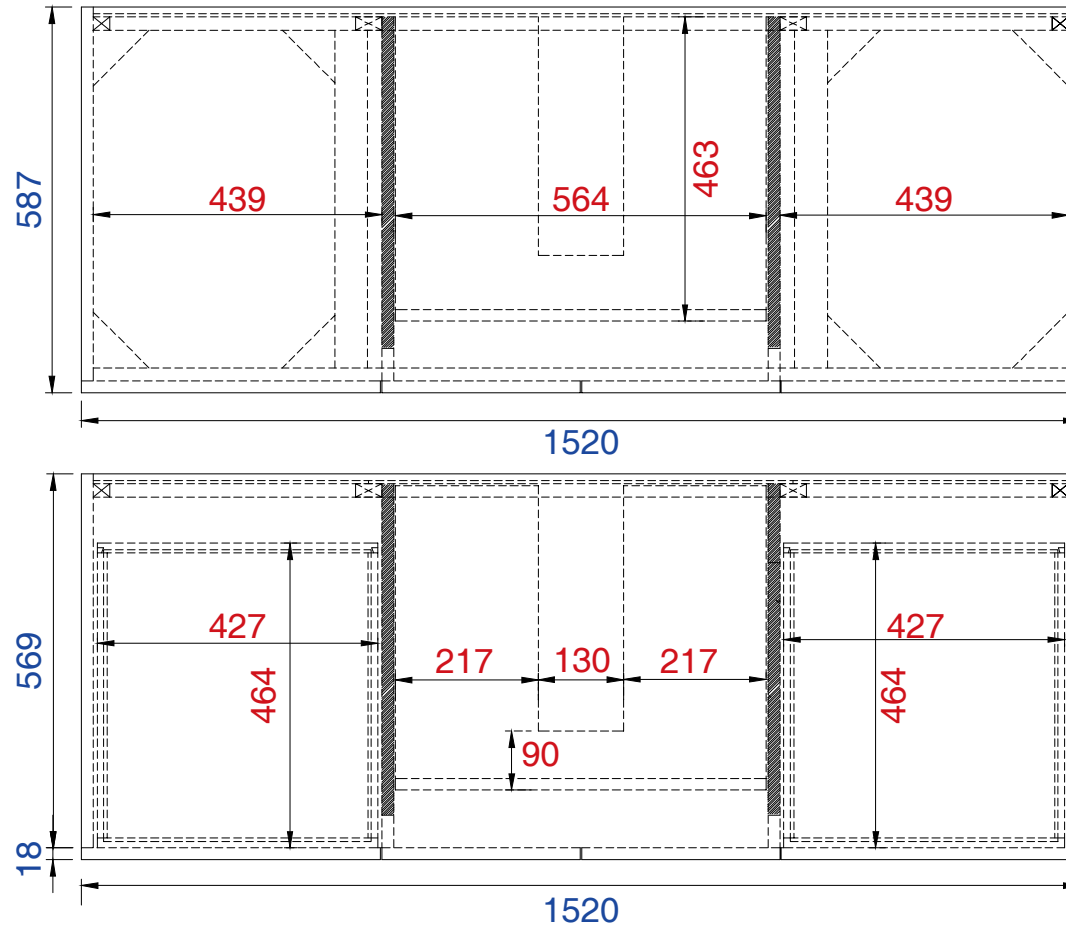

60" S

Item Number:

960-V60S-SAP

JAMES MARTIN

VANITIES™

Seaside 60" Single Vanity

Diagrams with Dimensions
page 01 of 03

NOTE ONE: Countertops are not shown in these diagrams. (Cabinet Only)

Please consult our website for Countertop Diagrams: www.jamesmartinvanities.com

1524mm

Item Number:

960-V60S-SAP

JAMES MARTIN

VANITIES™

Seaside 1524mm Single Vanity

Diagrams with Dimensions
page 01 of 03

Item Number:

960-V60S-SAP

JAMES MARTIN

VANITIES™

Seaside 1524mm Single Vanity

Diagrams with Dimensions
page 02 of 03

NOTE ONE: Countertops are not shown in these diagrams. (Cabinet Only)

NOTE TWO: Internal Shelves (Shown) are designed to align with sinks in James Martin's Optional Countertops.

JAMES MARTIN

VANITIES™

Seaside 1524mm Single Vanity

Diagrams with Dimensions
page 03 of 03

NOTE ONE: Countertops are not shown in these diagrams. (Cabinet Only)

NOTE TWO: This vanity does not have a Backsplash.