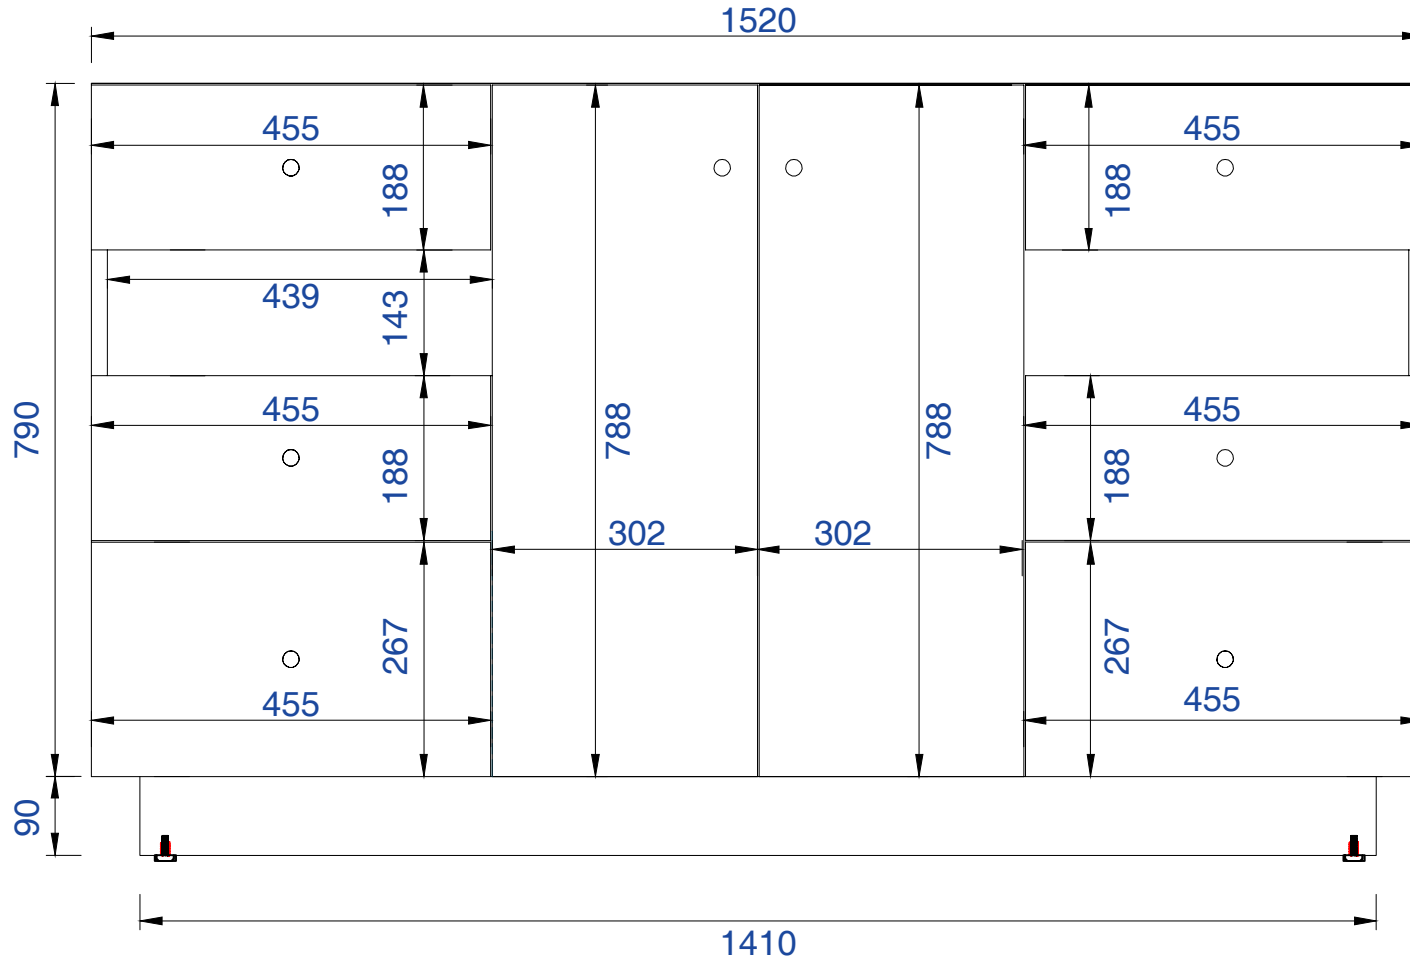

60" S

Item Number:

960-V60S-SAP

JAMES MARTIN

VANITIES™

Seaside 60" Single Vanity

Diagrams with Dimensions
page 01 of 03

NOTE ONE: Countertops are not shown in these diagrams. (Cabinet Only)

Please consult our website for Countertop Diagrams: www.jamesmartinvanities.com

1524mm

Item Number:

960-V60S-SAP

JAMES MARTIN

VANITIES™

Seaside 1524mm Single Vanity

Diagrams with Dimensions
page 01 of 03

Item Number:

960-V60S-SAP

JAMES MARTIN

VANITIES™

Seaside 1524mm Single Vanity

Diagrams with Dimensions
page 02 of 03

NOTE ONE: Countertops are not shown in these diagrams. (Cabinet Only)

NOTE TWO: Internal Shelves (Shown) are designed to align with sinks in James Martin's Optional Countertops.

Customer's own countertops and sinks may align differently, and modification may be required.

Please consult our website for Countertop Diagrams: www.jamesmartinvanities.com

1524mm

Item Number :

960-V60S-SAP