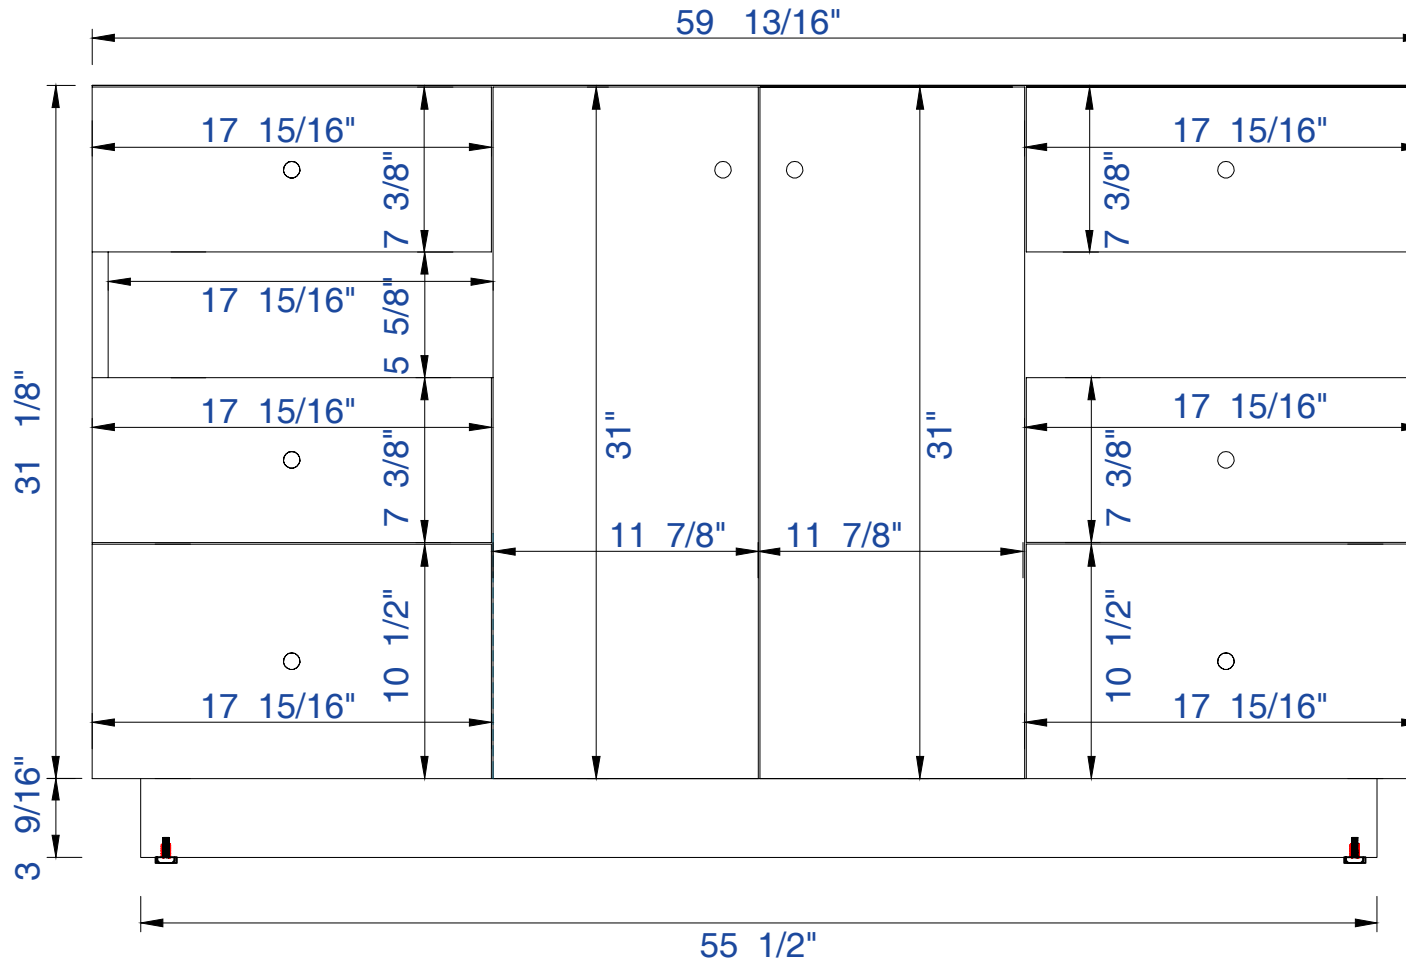

60" S

Item Number:

960-V60S-SAP

JAMES MARTIN

VANITIES™

Seaside 60" Single Vanity

Diagrams with Dimensions
page 01 of 03

NOTE ONE: Countertops are not shown in these diagrams. (Cabinet Only)

NOTE TWO: This vanity does not have a Backsplash.

Please consult our website for Countertop Diagrams: www.jamesmartinvanities.com

60" S

Item Number :

960-V60S-SAP

JAMES MARTIN

VANITIES™

Seaside 60" Single Vanity

Customer's own countertops and sinks may align differently, and modification may be required.

Please consult our website for Countertop Diagrams: www.jamesmartinvanities.com

60" S

Item Number:

960-V60S-SAP

Please consult our website for Countertop Diagrams: www.jamesmartinvanities.com

1524mm

Item Number:

960-V60S-SAP

JAMES MARTIN

VANITIES™

Seaside 1524mm Single Vanity

Diagrams with Dimensions
page 01 of 03