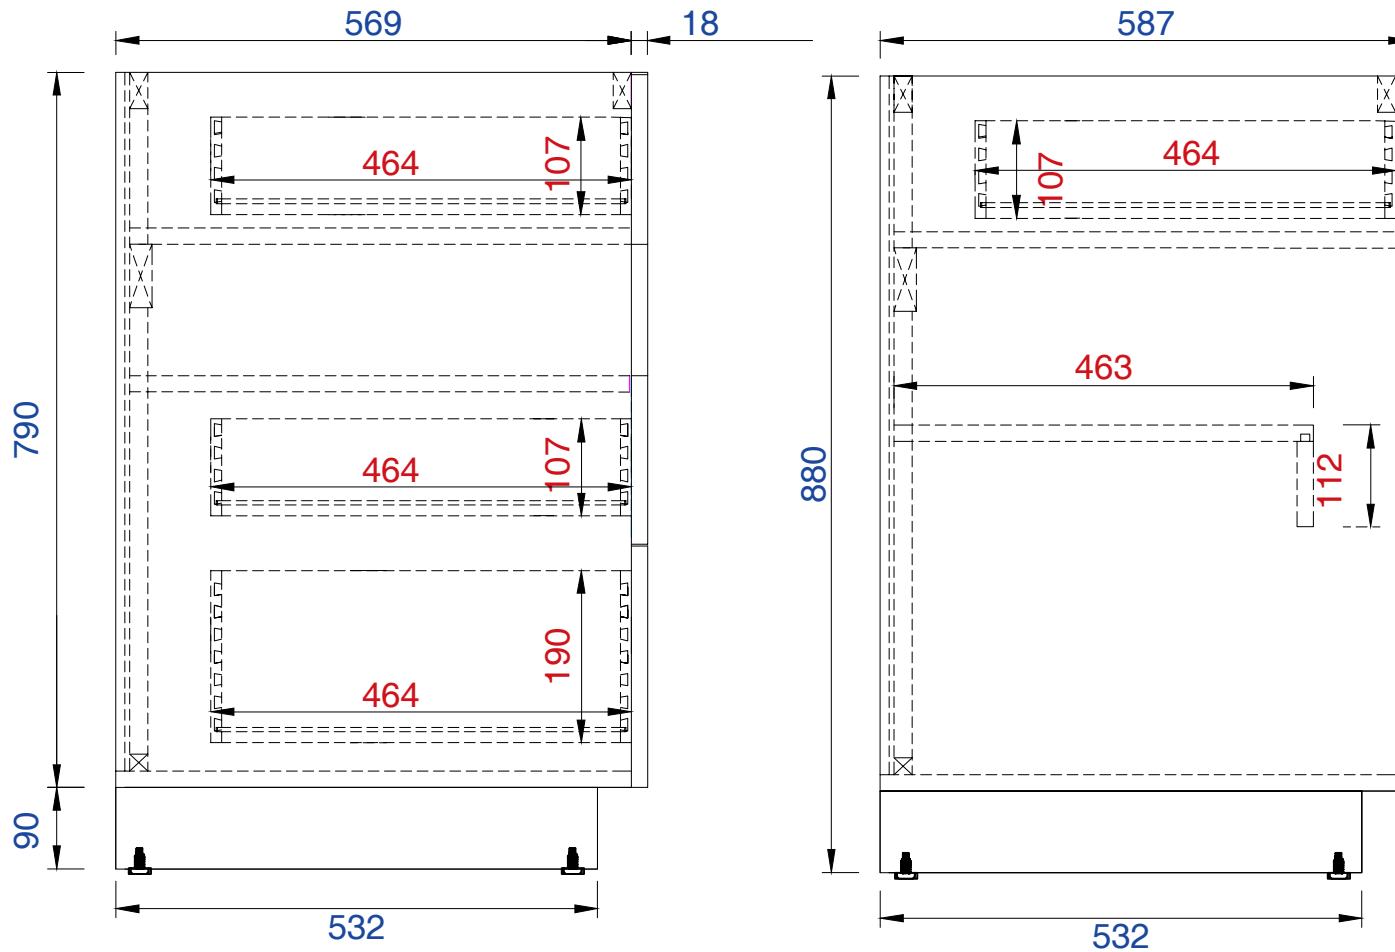

60" S

Item Number:

960-V60S-SAP

JAMES MARTIN

VANITIES™

Seaside 60" Single Vanity

Diagrams with Dimensions
page 01 of 03

NOTE ONE: Countertops are not shown in these diagrams. (Cabinet Only)

Item Number:

960-V60S-SAP

JAMES MARTIN

VANITIES™

Seaside 1524mm Single Vanity

Diagrams with Dimensions
page 02 of 03

NOTE ONE: Countertops are not shown in these diagrams. (Cabinet Only)

NOTE TWO: Internal Shelves (Shown) are designed to align with sinks in James Martin's Optional Countertops.

Customer's own countertops and sinks may align differently, and modification may be required.

Please consult our website for Countertop Diagrams: www.jamesmartinvanities.com

1524mm

Item Number :

960-V60S-SAP

JAMES MARTIN

VANITIES™

Seaside 1524mm Single Vanity

Diagrams with Dimensions
page 03 of 03

NOTE ONE: Countertops are not shown in these diagrams. (Cabinet Only)

NOTE TWO: This vanity does not have a Backsplash.