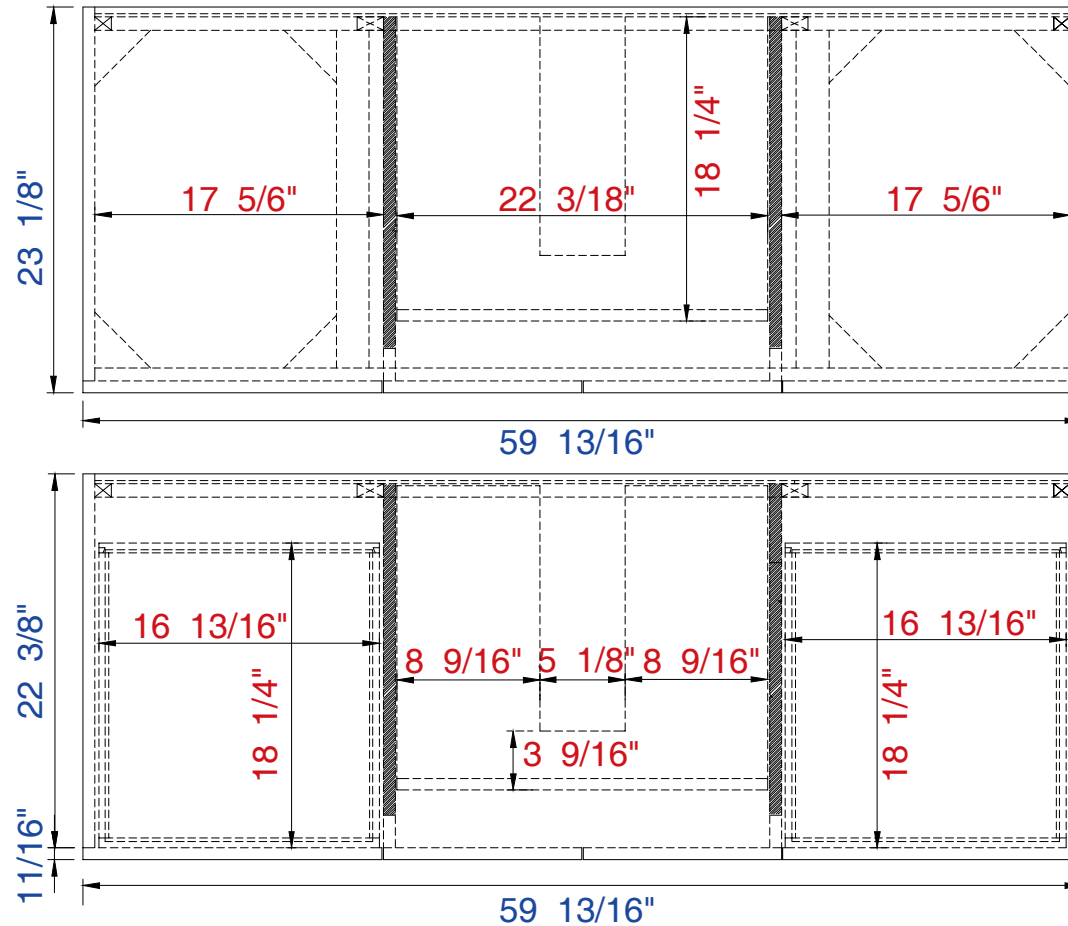

60" S

Item Number:

960-V60S-SAP

JAMES MARTIN

VANITIES™

Seaside 60" Single Vanity

Diagrams with Dimensions
page 01 of 03

NOTE ONE: Countertops are not shown in these diagrams. (Cabinet Only)

NOTE TWO: This vanity does not have a Backsplash.

Please consult our website for Countertop Diagrams: www.jamesmartinvanities.com

60" S

Item Number :

960-V60S-SAP

JAMES MARTIN

VANITIES™

Seaside 60" Single Vanity

Diagrams with Dimensions
page 02 of 03

NOTE ONE: Countertops are not shown in these diagrams. (Cabinet Only)

NOTE TWO: Internal Shelves (Shown) are designed to align with sinks in James Martin's Optional Countertops.

Please consult our website for Countertop Diagrams: www.jamesmartinvanities.com

1524mm

Item Number:

960-V60S-SAP

JAMES MARTIN

VANITIES™

Seaside 1524mm Single Vanity

Diagrams with Dimensions
page 01 of 03