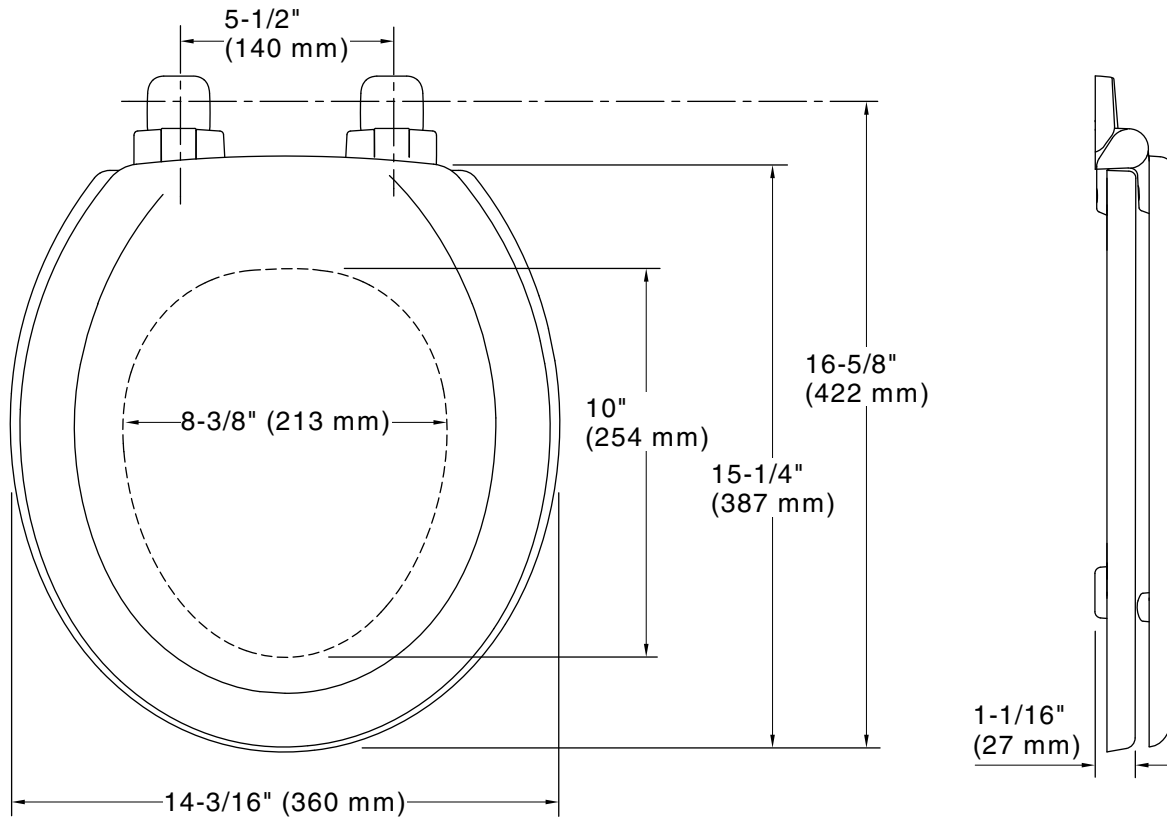

Color Code Description

	0	White
	96	Biscuit

Technical Information

All product dimensions are nominal.

Seat shape type: Round-front
Seat front type: Closed-front
Seat-mounting holes: 5-1/2" (140 mm)

Pressure/fixture Supply Requirements