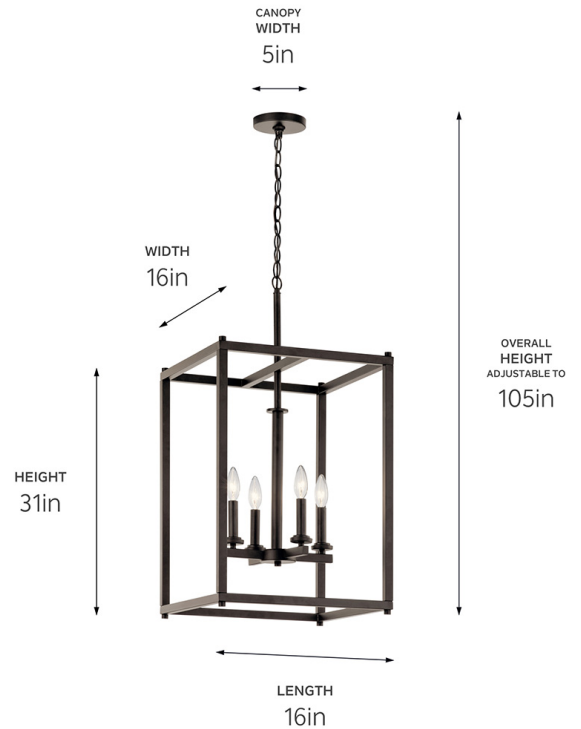

SPECIFICATIONS

Certifications/Qualifications

Prop65	No
Location Rating	Dry kichler.com/warranty

Dimensions

Height	31"
Overall Height	105"
Length	16"
Width	16"
Weight	12.5 LBS
Canopy Width	5"
Canopy Depth	1"
Chain/Stem Length	72"

Electrical

Input Voltage	120 V

Light Source

Light Source	Bulb
Lamp Included	Not Included
# Of Bulbs/LED Modules	4
Max Or Nominal Watt	60 W
Lamp Type	B
Socket Type	E12 (Candelabra)
Dimmable	Yes
Dimmable Notes	Dimmable when used with dimmer switch (sold separately); when using LED bulbs, see bulb manufacturer dimming specifications.

Mounting/Installation

Interior/Exterior	Interior Product
Mounting Weight	12.5 LBS
Modular	No
Lead Wire Length	120

FIXTURE ATTRIBUTES

Housing/Glass

Primary Material	Steel
Shade Included	No

Product/Ordering Information

SKU	43998OZ
Finish	Olde Bronze
UPC	783927518864

Finishes

- Black
- Brushed Nickel
- Chrome
- Natural Brass
- Olde Bronze