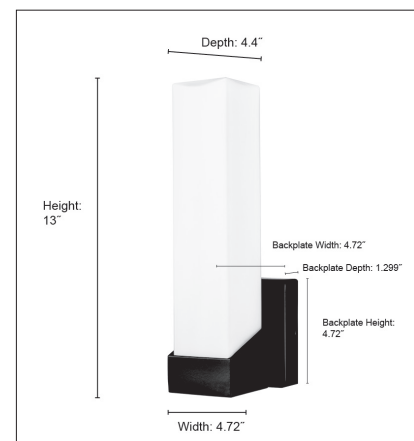

ITEM NUMBER

SKU's 79001 MB
79001 MG

Millennium Lighting
105 Declaration Drive
McDonough, GA 30253
www.millenniumlighting.com