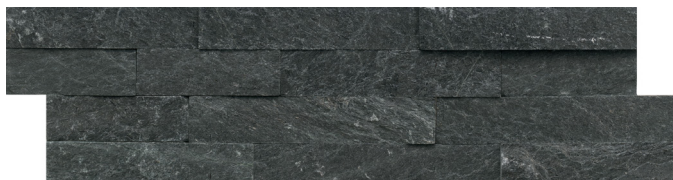

Ivory Stacked Ledger

Ibiza Stacked Ledger

Sand Stacked Ledger

Palissandro Stacked Ledger

Charcoal Stacked Ledger

Shell Stacked Ledger

Corner Set Available for All Colors

Sizes

FLOOR / WALL  RESIDENTIAL  COMMERCIAL  INDOOR  OUTDOOR 

Black Quartzite Mini Stacked

White Quartzite Mini Stacked

Black Quartzite Stacked

White Quartzite Stacked

Cream Gold Quartzite | Flamed

Corner Piece Available in All Above Colors

Slate White Striated & Chiseled 12"x24"

STRUCTURE™ LIMESTONE LEDGER

2 Colors | 1 Size

Metro Blue 3D 6"x24" Mesh

Metro Blue Splitface 6"x24"

Presidio Ivory Splitface 6"x24"

Structure™ | White Quartzite Mini Stacked