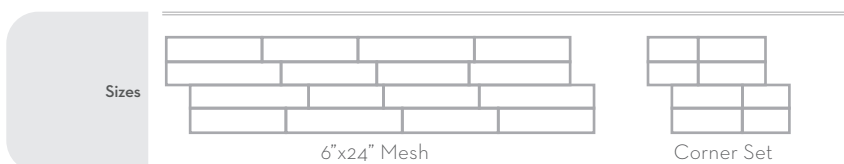

Ivory Stacked Ledger

Ibiza Stacked Ledger

Sand Stacked Ledger

Palissandro Stacked Ledger

Charcoal Stacked Ledger

Shell Stacked Ledger

Corner Set Available for All Colors

Sizes

6"x24" Mesh

Corner Set

Testing

Shade Variation Rating

Results* V2-V3

Sustainability Attributes

- Health Product Declaration (HPD) provided upon request
- Product Packaging is 100% recyclable
- VOC Free

*For more information visit www.emser.com. Always consult a professional for proper usage and installation.