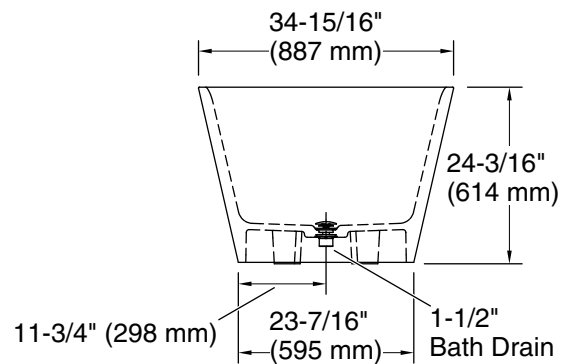

Features

- Freestanding design creates a striking focal point in your bathing area
- 18" (457 mm) depth offers a deep soaking experience
- Integral lumbar support
- Slotted overflow allows for deep soaking
- Center toe-tap drain color-matched to the bath

Technical Information

All product dimensions are nominal.

Drain location:	Center
Weight:	312.4 lbs (141.7 kg)
Water depth:	18" (457 mm)
Water capacity:	82.22 gal (311.2 L)

Notes

Measure your actual product for rough-in details.