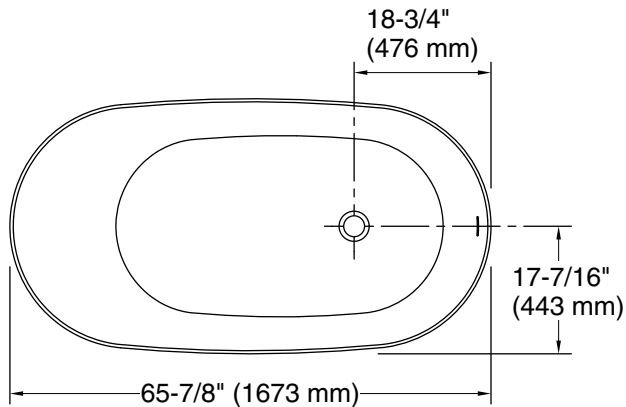

Features

- Freestanding design creates a striking focal point in your bathing area
- 18" (457 mm) depth offers a deep soaking experience
- Integral lumbar support
- Slotted overflow allows for deep soaking
- Center toe-tap drain color-matched to the bath

Technical Information

All product dimensions are nominal.

Drain location:	Center
Weight:	312.4 lbs (141.7 kg)
Water depth:	18" (457 mm)
Water capacity:	82.22 gal (311.2 L)

Notes

Measure your actual product for rough-in details.