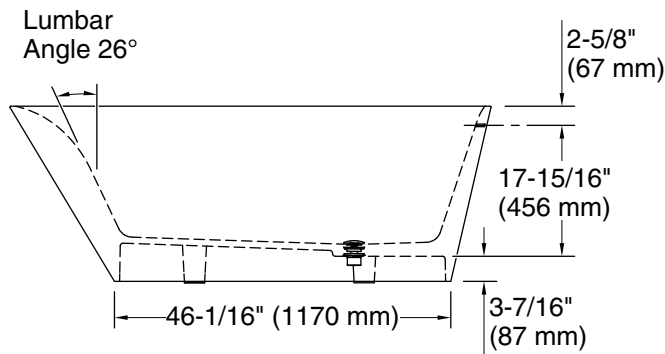

Features

- Freestanding design creates a striking focal point in your bathing area
- 18" (457 mm) depth offers a deep soaking experience
- Integral lumbar support
- Slotted overflow allows for deep soaking
- Center toe-tap drain color-matched to the bath

Technical Information

All product dimensions are nominal.

Drain location:	Center
Weight:	312.4 lbs (141.7 kg)
Water depth:	18" (457 mm)
Water capacity:	82.22 gal (311.2 L)

Notes

Measure your actual product for rough-in details.