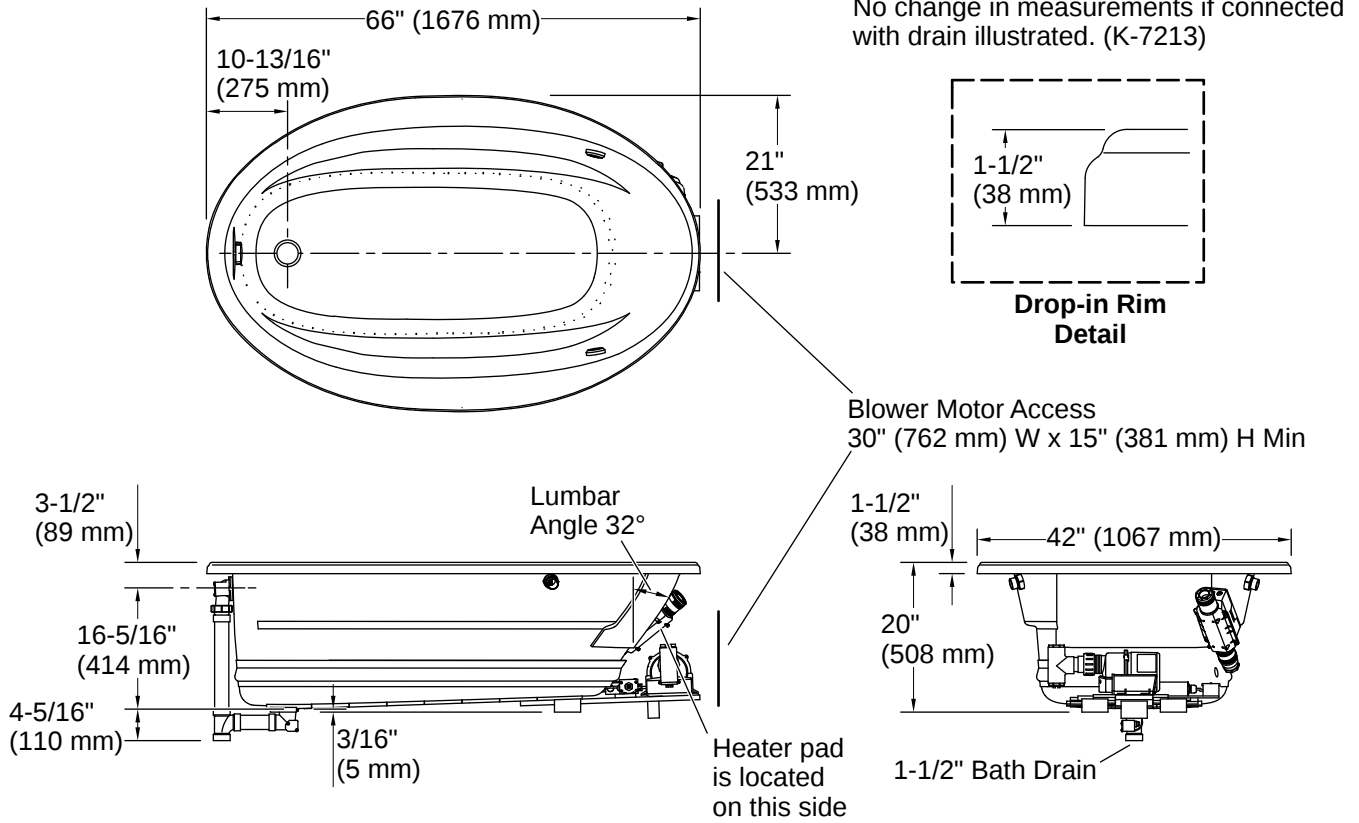

Installation

- Drop-in or undermount
- Reversible drain

Installation Notes

Install this product according to the installation instructions.

Measure your actual product for rough-in details.

The hot water supply should be 70% of the capacity of the bath or greater. Installations will vary.