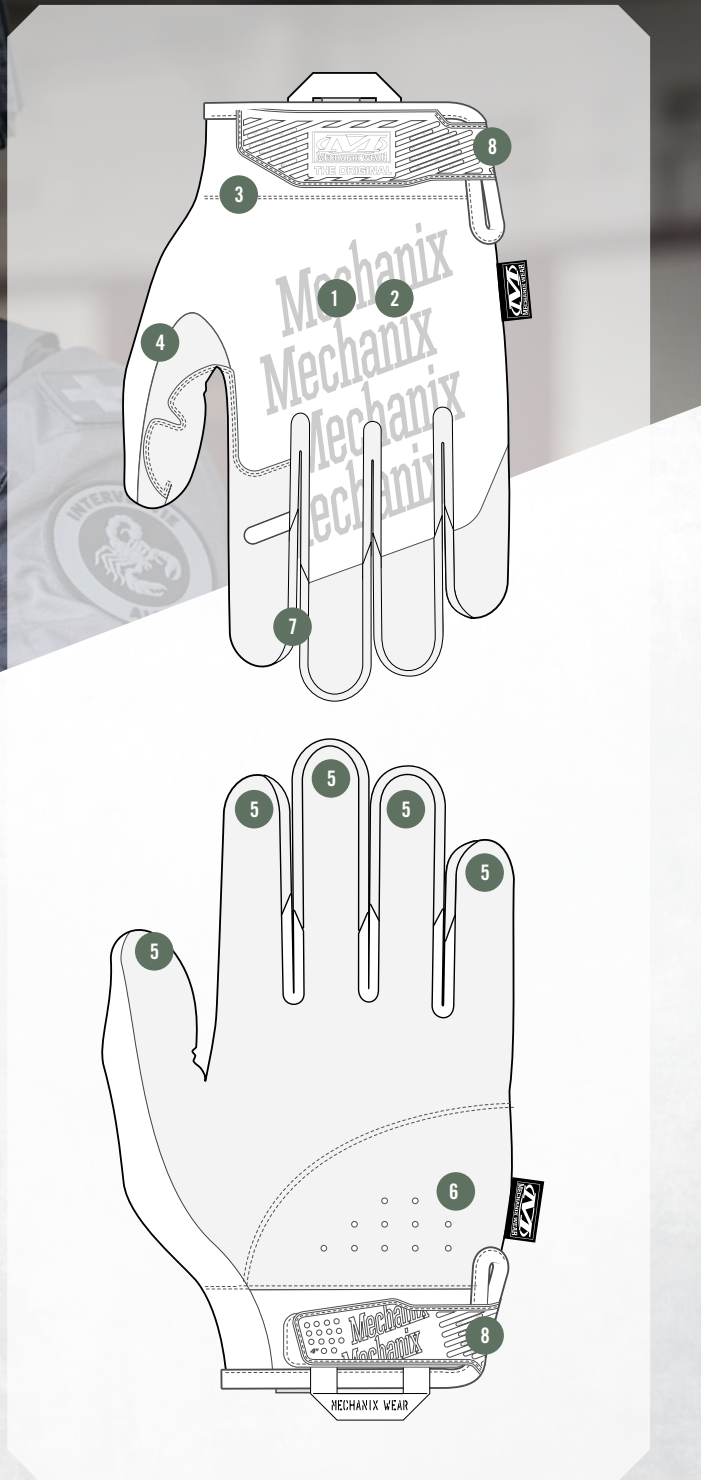

COVERT ORIGINAL[®]

TACTICAL HAND PROTECTION

The glove that started it all, redefined for military and law enforcement professionals. The Original[®] combines rugged 0.8mm touchscreen-capable synthetic leather with CoolPlus[®] woven-mesh for exceptional dexterity and comfort. Its Freedom-Flex cuff design allows for unrestricted movement, while abrasion-resistant fingertip coverings and a welded Lock Ring[™] add durability in high-wear areas. Trusted for over 30 years, The Original[®] offers unmatched fit and performance, so you can stay focused on the task at hand, no matter what lies down range.

FEATURES

- 1 New snag reducing mesh wraps the back of the hand with a single panel reducing additional seams.
- 2 CoolPlus[®] woven-mesh back of hand reduces heat buildup while working.
- 3 Freedom-Flex stitched cuff design reduces material bunching on the back of the hand in encouraging free range of motion.
- 4 Welded Lock Ring[™] grip thumb panel design wraps high wear thumb saddle area increasing durability and reducing vulnerable stitching.
- 5 Touchscreen capable 0.8mm synthetic leather palm.
- 6 Vented palm heel padding protects from light strikes and vibrations while increasing breathability.
- 7 Welded synthetic leather finger coverings provide abrasion resistance and improved comfort.
- 8 Light-weight thermoplastic resin (TPR) hook and loop closure creates a form-fitting and secure fit.

MACHINE WASHABLE

TOUCHSCREEN TECHNOLOGY

INTENDED USES

- Military
- Law Enforcement
- Shooting Sports
- Maintenance & Repair

CERTIFICATIONS

SIZE	S-008	M-009	L-010	XL-011	XXL-012
COLOR	MG-55 COVERT MG-78 MULTICAM	MG-72 COYOTE MG-88 WOLF GREY	MG-77 WOODLAND		