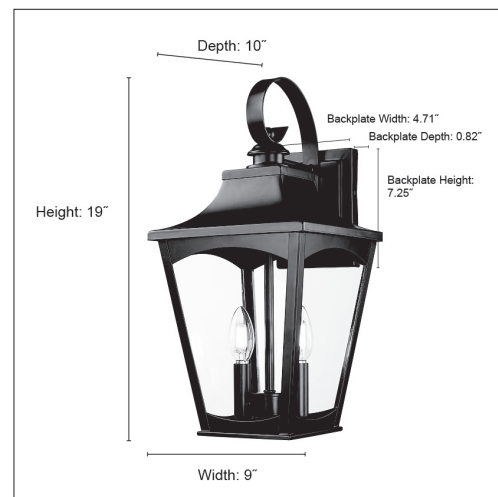

10921

CURRY TWO LIGHT OUTDOOR WALL SCONCE

**FINISH**

PBK - Powder Coated Black

**DIMENSIONS**

Width 9"  
Height 19"  
Ext. 10"  
Backplate Width 4.71"  
Backplate Height 7.25"  
Backplate Depth 0.82"  
Weight 7.52 lbs

# Bulbs 2-Candle  
Bulb Base Candelabra (E12)  
Watts per Bulb 60W  
Voltage 120V  
Total Wattage 120W  
Bulbs Included No

**CERTIFICATION**

ETL Listed Wet Location

**ITEM NUMBER**

SKU's 10921 PBK

10921 PBK